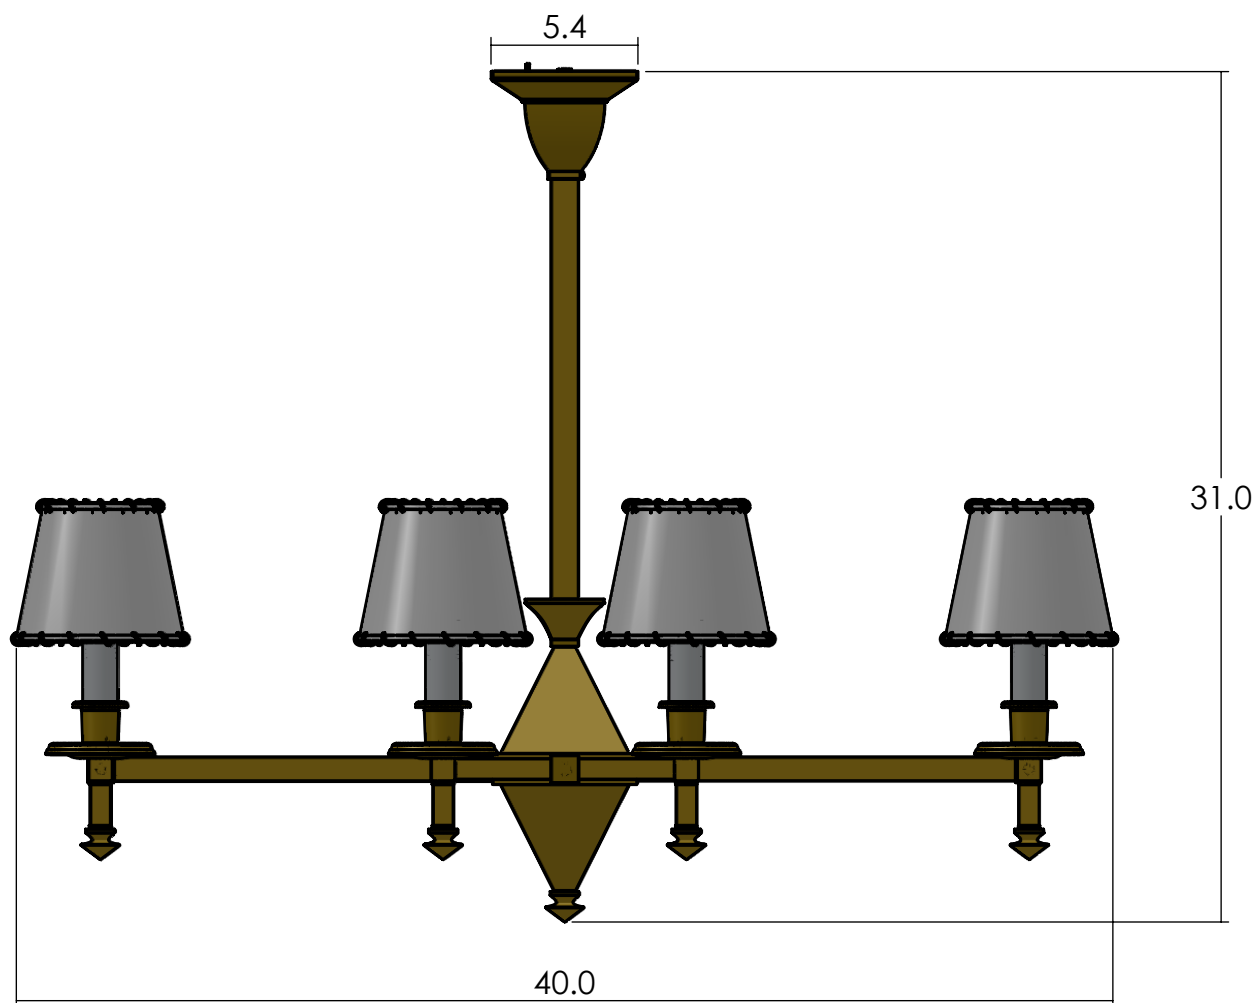

## X-GR-440-B7-09M

Family: Golden Gate

Fixture: Chandelier

Mount: Ceiling

Max per Socket: 40 Watts

Sockets: 8-Medium Base  
screw in

Overall Length: 31 inches

Durably constructed of solid  
brass in your choice of metal  
finish.