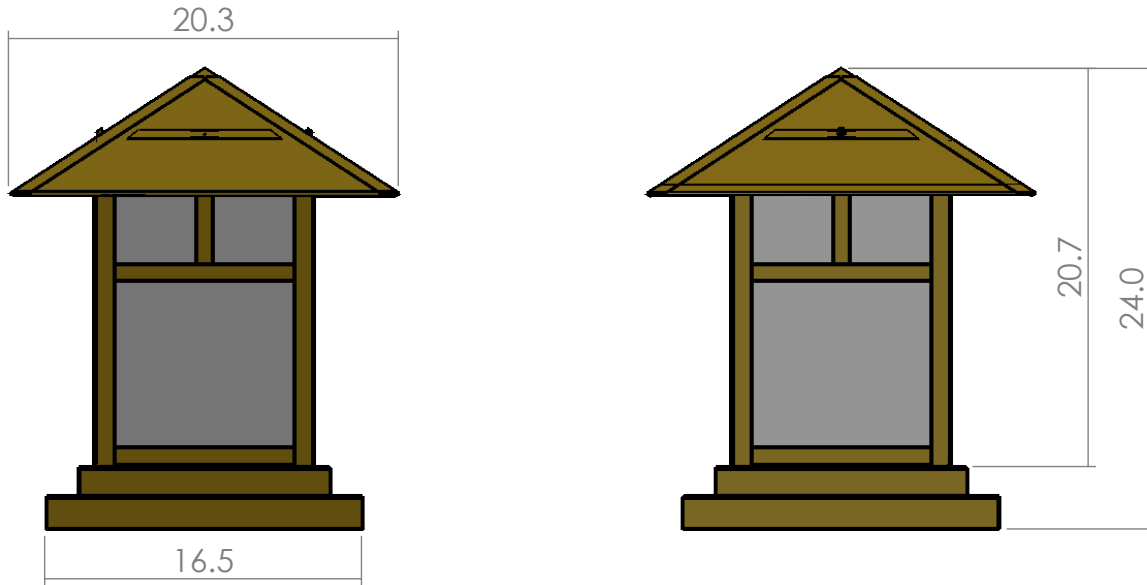

## X-EX-4420-A23

Family: Pine Lake Lantern

Fixture: Pier Light

Mount: Post and Pier

Max per Socket: 150 Watts

Sockets: 1-Medium Base screw in

Lantern Width: 20 inch

Durably constructed of solid brass in your choice of metal finish.