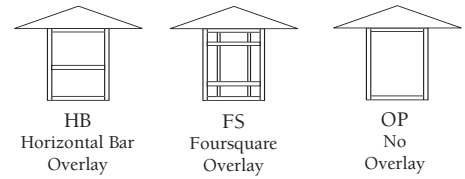

Overlay Options:

EX-4009-A18 Prairie View Lantern
Chain Mount (9" roof width) in
Verdigris Patina with White Opal glass
and Horizontal Bar Overlay

All dimensions in inches		MOUNT DESCRIPTION	MODEL NUMBER	ROOF WIDTH		BODY WIDTH	LANTERN HEIGHT	OVERALL LENGTH	MINIMUM LENGTH Specify overall length in 1" increments	PROJECTION	MOUNTING PLATE	OPTIONAL BOTTOM PANEL	OPTIONAL PIER MOUNT MAXIMUM STANDARD WATTAGE	OPTIONAL SOCKET CLUSTER/ WATTAGE
	Straight Arm Wall Mount	EX-4009-A10 EX-4013-A10	9 13	4-1/4 6	6-1/2 8-1/2	8-1/2 11-1/4		11-1/2 15-1/2	4-1/2w x 7-3/4h 4-1/2w x 9h	• •		1/150 1/150		
	Flush Wall Mount	EX-4009-A15 EX-4013-A15 EX-4018-A15	9 13 18	4-1/4 6 7-3/4	6-1/2 8-1/2 11	6-1/2 8-1/2 11		7 8 9	4w x 5-1/2h 5-3/4w x 7-3/4h 8w x 10h	• • •		1/150 1/150 1/150		
	Chain Mount <i>Specify overall length in 1" increments.</i>	EX-4009-A18 EX-4013-A18 EX-4018-A18	9 13 18	4-1/4 6 7-3/4	6-1/2 8-1/2 11		10 13 18		4-1/2 sq 4-1/2 sq 5-1/4 sq	• • •		1/150 1/150 1/150	2/60	
	Stem Mount <i>Specify overall length in 1" increments.</i>	EX-4009-A19 EX-4013-A19 EX-4018-A19	9 13 18	4-1/4 6 7-3/4	6-1/2 8-1/2 11		8 10 14		4-1/2 sq 4-1/2 sq 5-1/4 sq	• • •		1/150 1/150 1/150	2/60	
	Post Mount <i>Overall length does not include post fitter sleeve. Fits standard 3" dia. round post. Post not included; see page 42.</i>	EX-4013-A22 EX-4018-A22	13 18	6 7-3/4	8-1/2 11	8-1/2 11					•	1/150 1/150	2/60	
	Column Mount <i>Overall length includes lantern with sub-base.</i>	EX-4009-A23 EX-4013-A23 EX-4018-A23	9 13 18	4-1/4 6 7-3/4	6-1/2 8-1/2 11	7-1/4 9-1/2 12-1/4			5 sq 6-3/4 sq 9 sq			1/150 1/150 1/150	2/60	