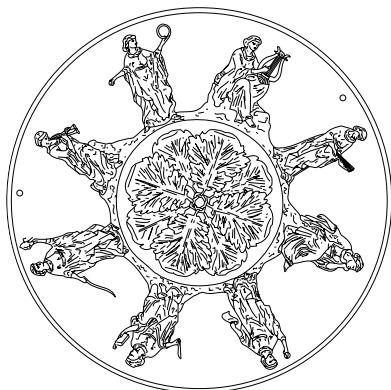

From the Limited Edition
Hand Carved Series

Pierian Muses

“Blessed are the ones whom the Muses love;
sweet is the sound that flows from their lips.”

from *Homeric Hymn to the
Muses and Apollo*

Capture the romance and history of ancient Greece with this spectacular pendant reproduced from a 1903 original. The Muses were the heavenly choir that presided over poetry, music, and inspiration. Depicted in long, flowing robes, each Muse represents a different attribute – Calliope: Muse of Eloquence; Clio: Muse of History; Thalia: Muse of Comedy; Urania: Muse of Astronomy; and others. *Subject to availability. Pierian Muses also shown on page 32.*

Bottom View
Pierian Muses 24” diameter bowl

AL-4724-AM Pierian Muses with Classical Husk Multi-Rod Mount (24” diameter bowl) in Polished Brass

AL-4730-AA Pierian Muses with Smooth Multi-Rod Mount and center rod breaks (30” diameter bowl) in Verdigris Patina with 48” overall length

Pierian Muses Ceiling Pendant

Description	24” dia. bowl	30” dia. bowl	36” dia. bowl
Smooth Multi-Rod	AL-4724-AA	AL-4730-AA	AL-4736-AA
Classical Multi-Rod	AL-4724-AF	AL-4730-AF	AL-4736-AF
Classical Husk Multi-Rod	AL-4724-AM	AL-4730-AM	AL-4736-AM

Pierian Muses Wattage

Description	24” dia. bowl	30” dia. bowl	36” dia. bowl
Multi-Rod	3/75 watt	4/100 watt	4/100

Minimum Overall Length

	24” dia. bowl	30” dia. bowl	36” dia. bowl
	12”	12”	12”