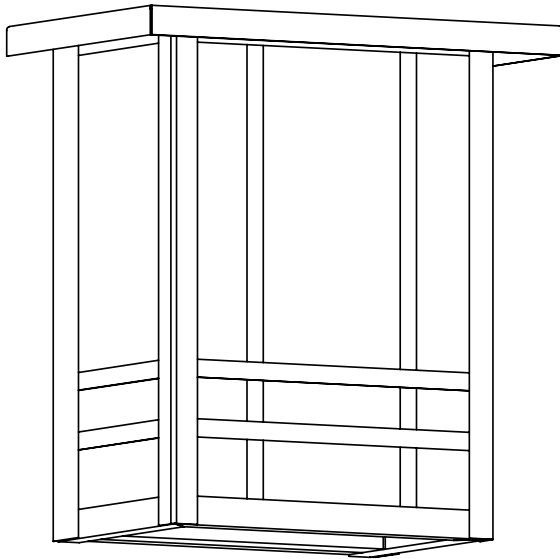

# CHICAGO™ LANTERN

10" WIDE FLUSH EXTERIOR WALL LIGHT WITH ROOF

SUBMITTAL PREPARED 01/14/15  
 REFERENCE: 12923-23318  
 FOR: FRANK SOUDER INC

brasslightgallery.com 800-243-9595 sales@brasslight.com

Handmade in USA

Cream  
 Clear Seeded  
 Waterfall  
 Gold White Iridescent  
 Pearl Iridescent  
 Sandblast Frost  
 White Opal

**OVERLAY**

Foursquare  
 No Overlay  
 Prairie

**PA-2410-A15**

Medium Base screw-in socket (2) accept(s) 75 W max incandescent or compact fluorescent/LED equivalent.

GU24 bi-pin socket (1) accepts 42 W max compact fluorescent, or LED equivalent. 277V 4 pin socket alternative, inquire

UL listed for exterior or interior location.

Mounting plate center mounts to junction box (see drawing below).

Durably constructed of solid brass.

Made in USA by Brass Light Gallery.

PA-2410-A15 page 1