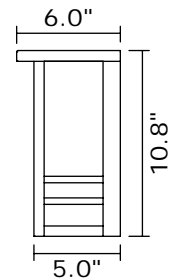

PA-2410-A15 page 1