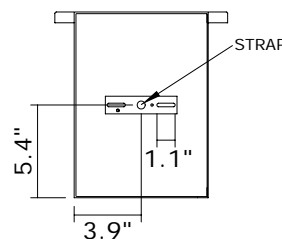

PA-2410-A15 page 1