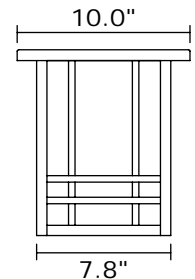

PA-2410-A15 page 1