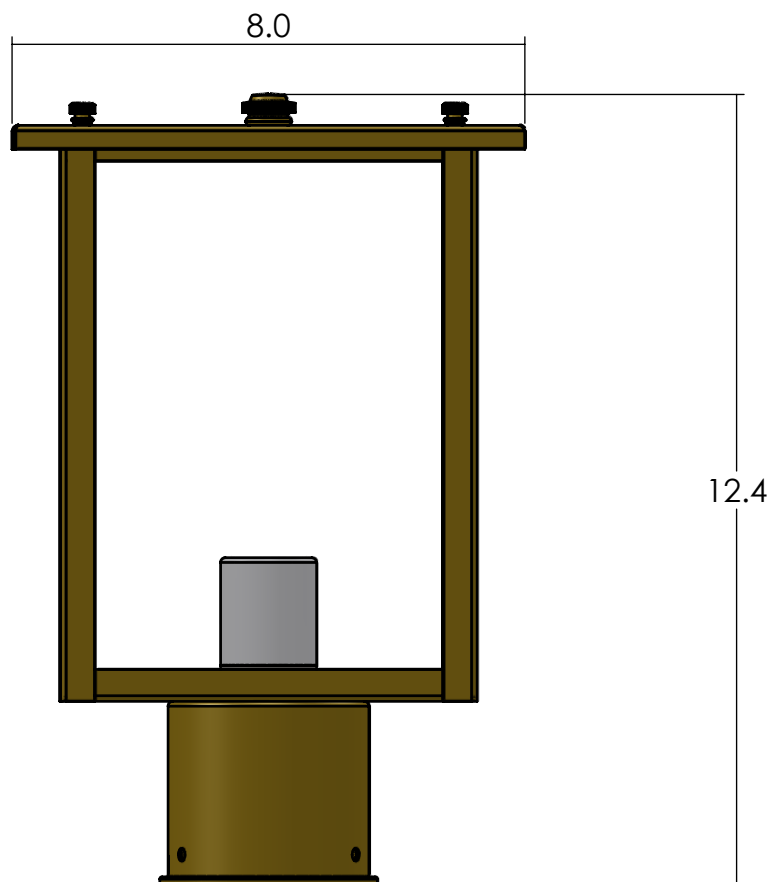

PA-2408-A22

Family: Chicago Lantern

Fixture: Post Light

Max per Socket: 150 Watts

Sockets: 1-Medium Base screw in

Lantern Width: 8 inches

Durably constructed of solid brass in your choice of metal finish.

Made in USA by Brass Light Gallery.

UL listed for exterior location.

Accepts incandescent, CFL, or LED light bulb types.