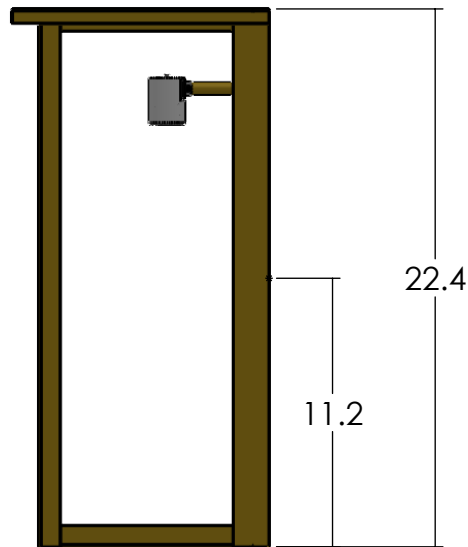

## PA-2112-A15

Family: Studio Lantern

Fixture: Exterior Wall Light

Mount: Wall

Max per Socket: 150 Watts

Sockets: 1-Medium Base

Lantern Width: 12 inch

Durably constructed of solid brass in your choice of metal finish.