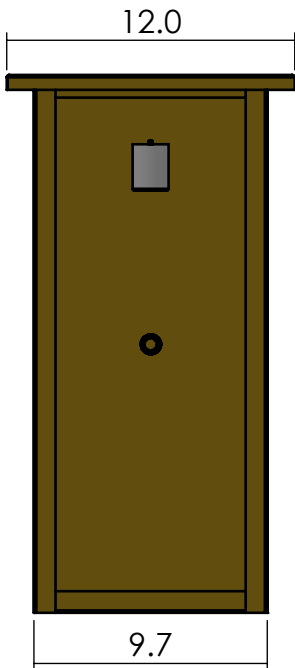

## PA-2112-A15

Family: Studio Lantern

Fixture: Exterior Wall Light

Mount: Wall

Max per Socket: 150 Watts

Sockets: 1-Medium Base

Lantern Width: 12 inch

Durably constructed of solid brass in your choice of metal finish.