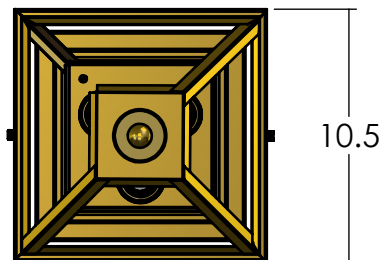

P13973

Family: London Lantern

Fixture: Pier Light

Mount: Post and Pier

Max per Socket: 100 Watts

Sockets: 3-Medium Base

Lantern Width: 10 inch

Durably constructed of solid brass in your choice of metal finish.