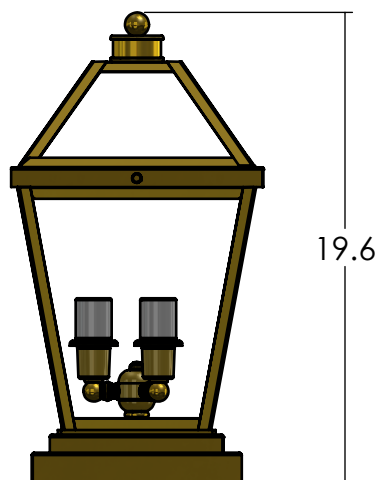

P13973

Family: London Lantern

Fixture: Pier Light

Mount: Post and Pier

Max per Socket: 100 Watts

Sockets: 3-Medium Base

Lantern Width: 10 inch

Durably constructed of solid brass in your choice of metal finish.

Made in USA by Brass Light Gallery.

UL listed for exterior location.

Accepts incandescent, CFL, or LED light bulb types.