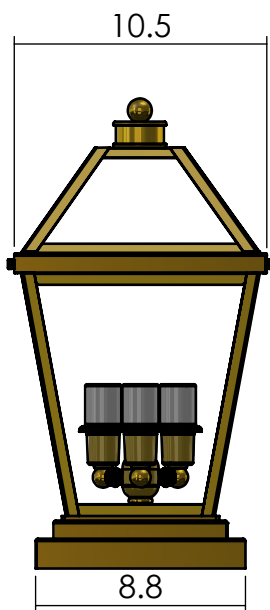

P13973

Family: London Lantern

Fixture: Pier Light

Mount: Post and Pier

Max per Socket: 100 Watts

Sockets: 3-Medium Base

Lantern Width: 10 inch

Durably constructed of solid brass in your choice of metal finish.