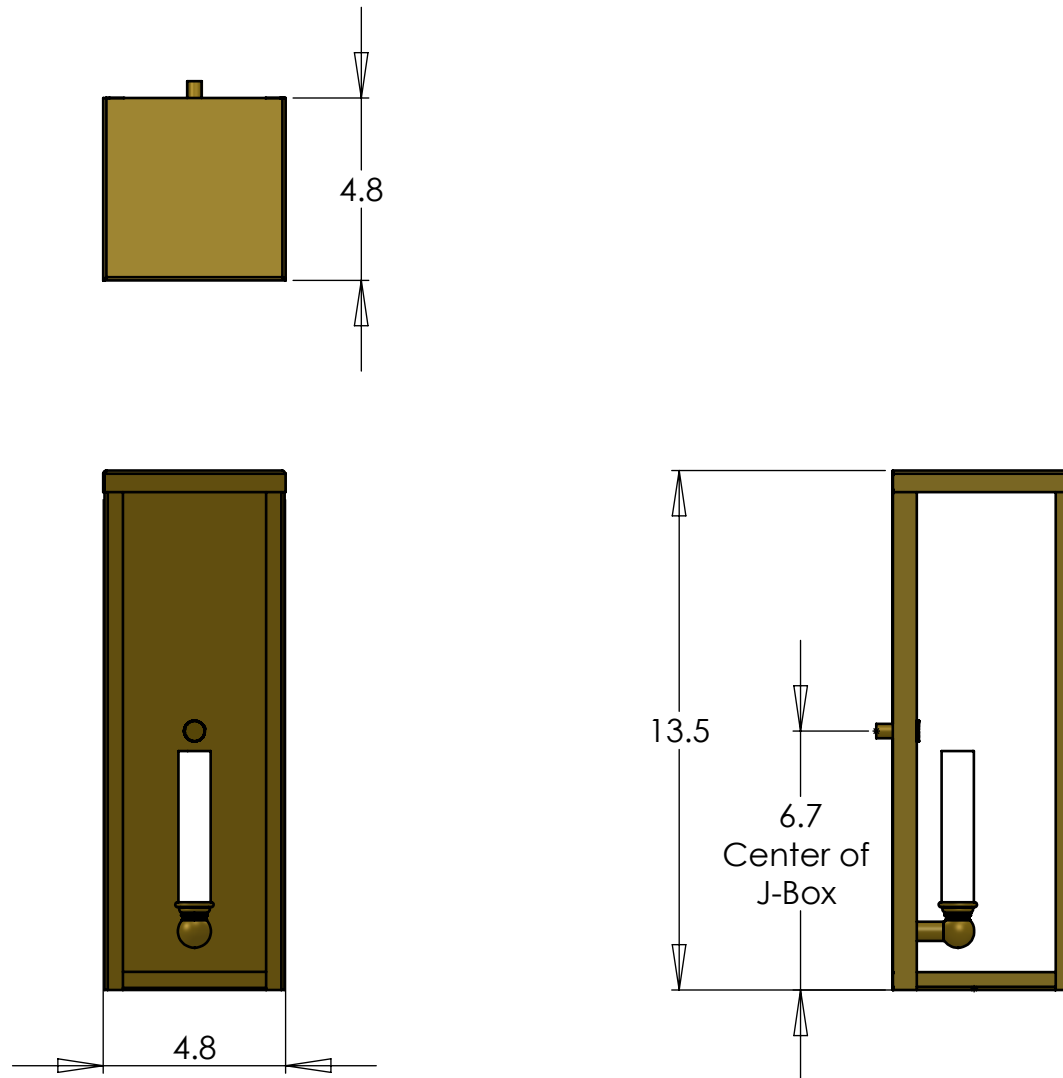

P13267

Family: Delray Lantern

Fixture: Sconce

Mount: Wall

Max per Socket: 60 Watts

Sockets: 1-Candelabra Base screw in

Lantern Width: 5 inch

Durably constructed of solid brass in your choice of metal finish.