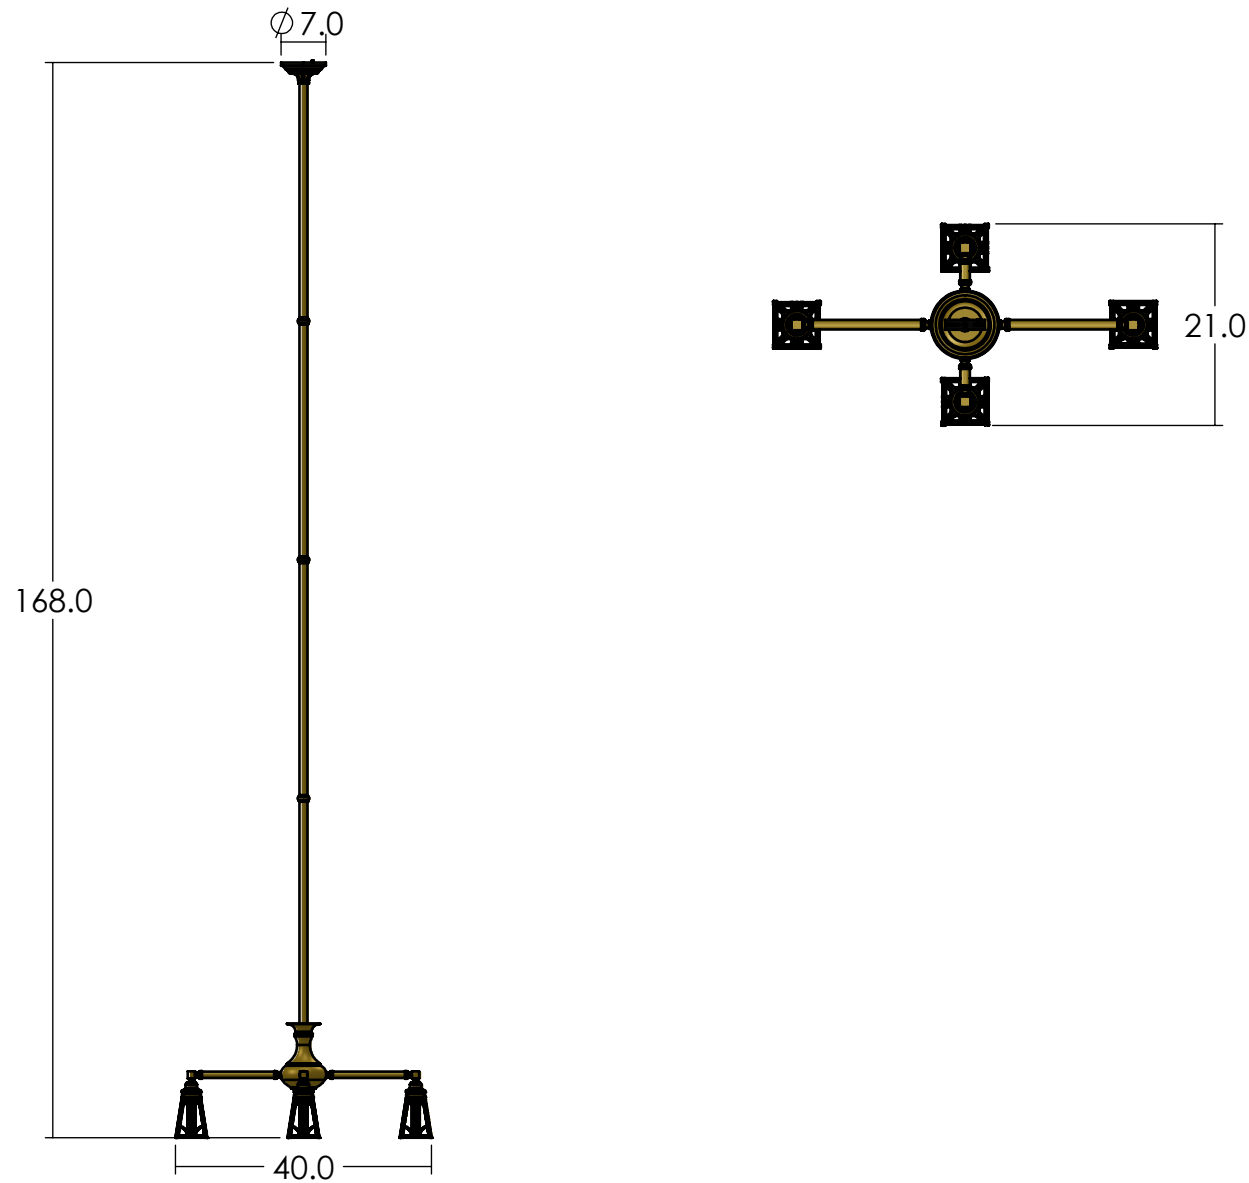

P11581

Family: Morris

Fixture: Chandelier

Mount: Ceiling

Max per Socket: 150 Watts

Sockets: 4-Medium Base screw in

Overall Length: 168 inches

Durably constructed of solid brass in your choice of metal finish.

Made in USA by Brass Light Gallery.

UL listed dry location.

Accepts incandescent, CFL, or LED light bulb types.