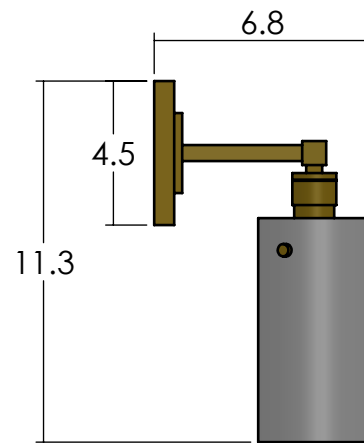

P11451

Family: Tribeca

Fixture: Sconce

Mount: Wall

Max per Socket: 100 Watts

Sockets: 3-Medium Base screw in

Durably constructed of solid brass in your choice of metal finish.

Made in USA by Brass Light Gallery.