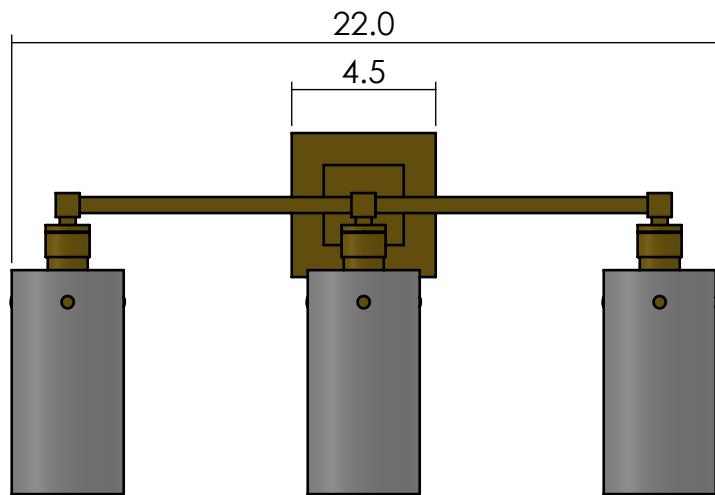

P11451

Family: Tribeca

Fixture: Sconce

Mount: Wall

Max per Socket: 100 Watts

Sockets: 3-Medium Base screw in

Durably constructed of solid brass in your choice of metal finish.

Made in USA by Brass Light Gallery.