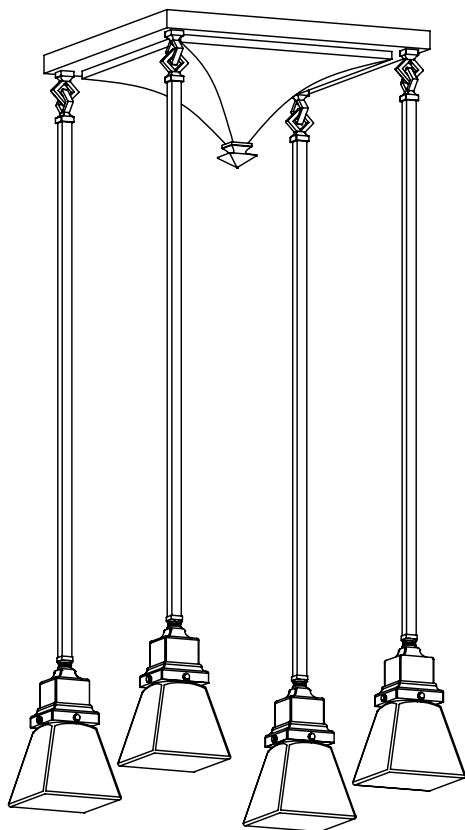

GOLDEN GATE™ FOUR LIGHT STEM DROP CHANDELIER

WITH 2-1/4" SHADE HOLDERS