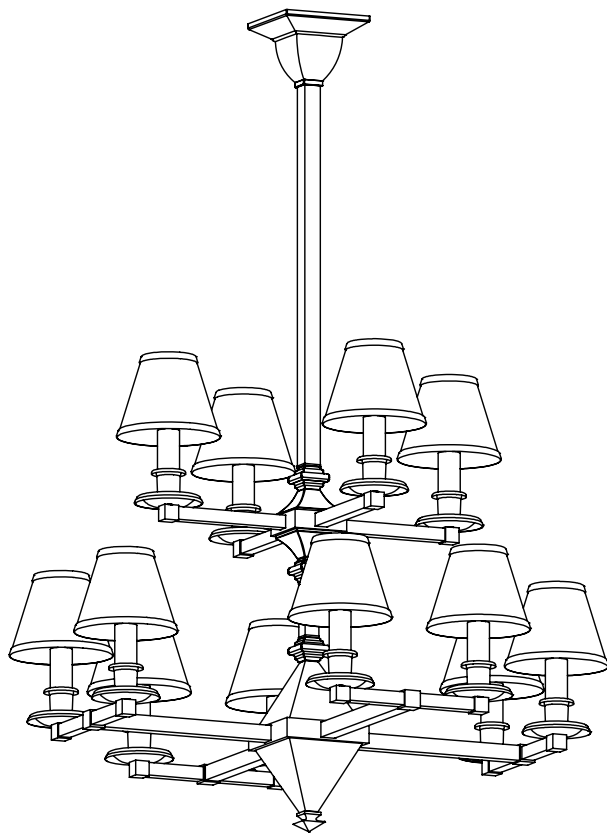

GOLDEN GATE™ TWELVE LIGHT TWO TIER CHANDELIER

WITH ELECTRIC CANDLES

brasslightgallery.com 800-243-9595 sales@brasslight.com

Golden Gate Family v1.0 page 23