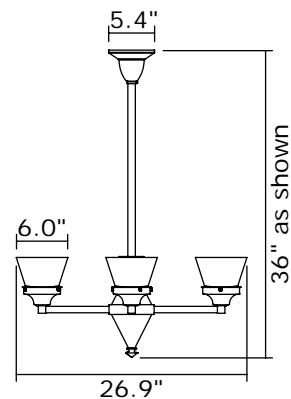

Golden Gate Family v1.0 page 12