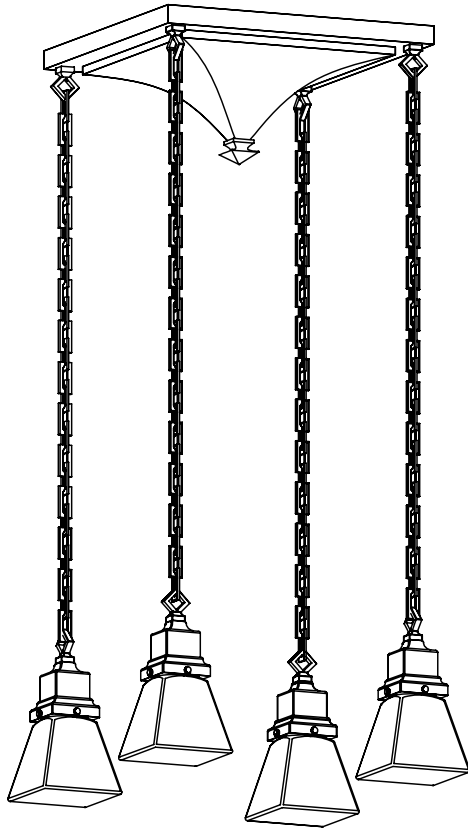

GOLDEN GATE™ FOUR LIGHT CHAIN DROP CHANDELIER

WITH 2-1/4" SHADE HOLDERS