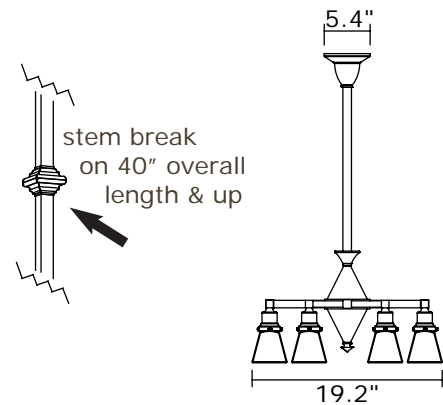

Golden Gate Family v1.0 page 18