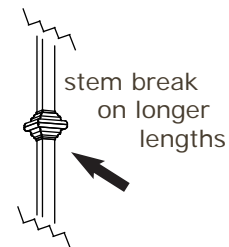

FINISHES - applied by hand.

Polished Nickel	Architectural Bronze
Brushed Nickel	Verdigris Patina
Black	Distressed Brass
Brushed Brass	Antique Copper
Polished Brass	Satin Antique Brass
Antique Nickel	Unlacquered Pol. Brass

Other finishes available for additional charge, inquire.

GR-446-B1-09M Shown with A101 shade(s)

Medium base screw-in sockets (12) each accept 150 W max incandescent, compact fluorescent, or LED.

GU24 base bi-pin socket available. 277V 4 pin socket alternative, inquire.

Check our website for alternative 2-1/4" shades.

Mounting plate center mounts to junction box.

Specify overall length. Minimum overall length 28".

Angled ceiling version available, inquire.

UL listed dry location.

Durably constructed of solid brass.

Made in USA by Brass Light Gallery.