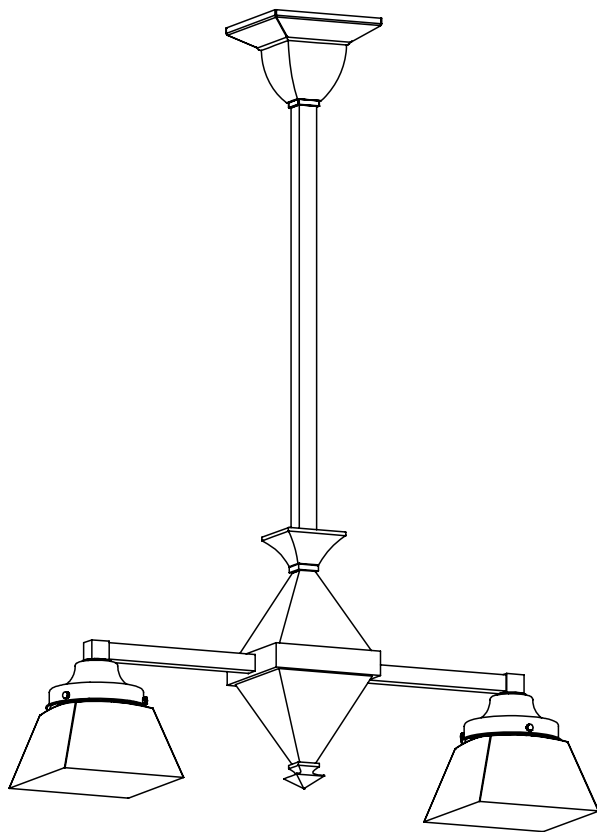

Check our website for alternative 2-1/4" shades.

Mounting plate center mounts to junction box.

Specify overall length. Minimum overall length 11".

UL listed dry location.

Durably constructed of solid brass.

Made in USA by Brass Light Gallery.

GOLDEN GATE™ TWO LIGHT CHANDELIER

WITH 4-1/4" SHADE HOLDERS DOWN

brasslightgallery.com 800-243-9595 sales@brasslight.com

Golden Gate Family v1.0 page 7

NEW CLASSICS™
Handmade in USA