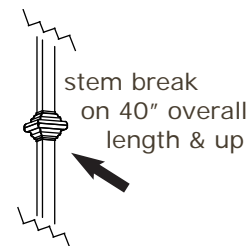

FINISHES - applied by hand.

Polished Nickel	Architectural Bronze
Brushed Nickel	Verdigris Patina
Black	Distressed Brass
Brushed Brass	Antique Copper
Polished Brass	Satin Antique Brass
Antique Nickel	Unlacquered Pol. Brass

Other finishes available for additional charge, inquire.

GR-430-B1-09M Shown with A101 shade(s)

Medium base screw-in sockets (4) each accept 150 W max incandescent, compact fluorescent, or LED.

GU24 base bi-pin socket available. 277V 4 pin socket alternative, inquire.

Check our website for alternative 2-1/4" shades.

Mounting plate center mounts to junction box.

Specify overall length. Minimum overall length 19".

Angled ceiling version available, inquire.

UL listed dry location.

Durably constructed of solid brass.

Made in USA by Brass Light Gallery.