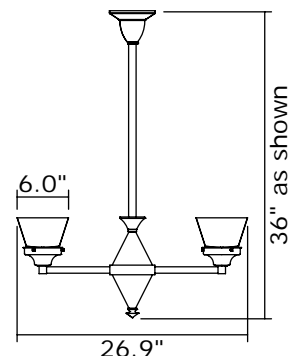

GOLDEN GATE™ TWO LIGHT CHANDELIER

WITH 4-1/4" SHADE HOLDERS UP

brasslightgallery.com 800-243-9595 sales@brasslight.com

Golden Gate Family v1.0 page 8

NEW CLASSICS™
Handmade in USA

FINISHES - applied by hand.

Polished Nickel	Architectural Bronze
Brushed Nickel	Verdigris Patina
Black	Distressed Brass
Brushed Brass	Antique Copper
Polished Brass	Satin Antique Brass
Antique Nickel	Unlacquered Pol. Brass

Other finishes available for additional charge, inquire.

GR-428-A6-09M Shown with C102 shade(s)

Medium base screw-in sockets (2) each accept 150 W max incandescent, compact fluorescent, or LED.

GU24 base bi-pin socket available. 277V 4 pin socket alternative, inquire.

Check our website for alternative 4-1/4" shades.

Mounting plate center mounts to junction box.

Specify overall length. Minimum overall length 16".

Angled ceiling version available, inquire.

UL listed dry location.

Durably constructed of solid brass.

Made in USA by Brass Light Gallery.