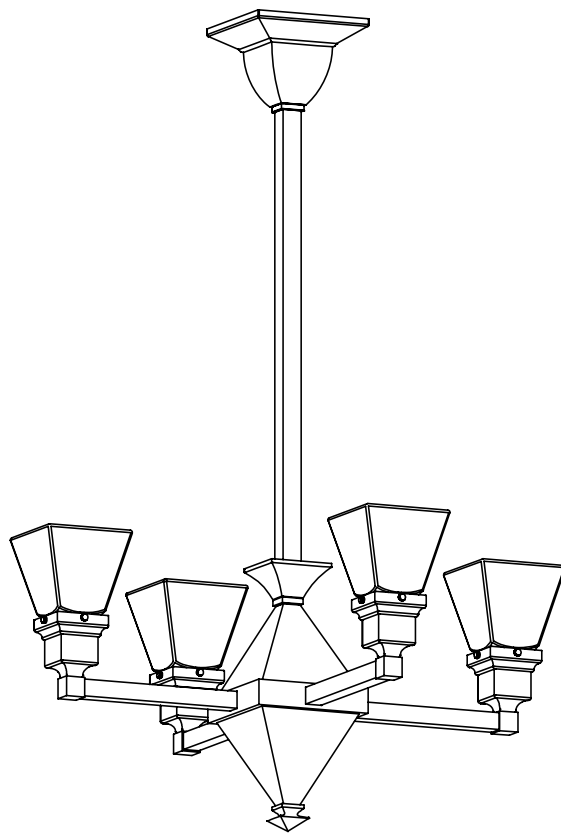

GOLDEN GATE™ FOUR LIGHT CHANDELIER

WITH 2-1/4" SHADE HOLDERS UP

brasslightgallery.com 800-243-9595 sales@brasslight.com