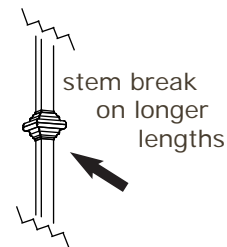

FINISHES - applied by hand.

Polished Nickel	Architectural Bronze
Brushed Nickel	Verdigris Patina
Black	Distressed Brass
Brushed Brass	Antique Copper
Polished Brass	Satin Antique Brass
Antique Nickel	Unlacquered Pol. Brass

Other finishes available for additional charge, inquire.

GR-446-B7-09M Shown with E210 shade(s)

Medium base screw-in sockets (12) each accept 60 W max incandescent, compact fluorescent, or LED.

GU24 base bi-pin socket available. 277V 4 pin socket alternative, inquire.

Check online for alternative clip-on shades rated at 40 to 100 watts with this fixture.

Mounting plate center mounts to junction box.

Specify overall length. Minimum overall length 29".

UL listed dry location.

Durably constructed of solid brass.

Made in USA by Brass Light Gallery.