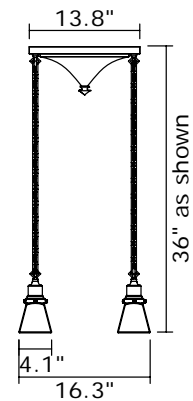

GR-417-B1-15M Shown with A101 shade(s)

Medium base screw-in sockets (4) each accept 150 W max incandescent, compact fluorescent, or LED.

GU24 base bi-pin socket available. 277V 4 pin socket alternative, inquire.

Check our website for alternative 2-1/4" shades.

Mounting plate center mounts to junction box.

Specify overall length. Minimum overall length 11".

UL listed dry location.

Durably constructed of solid brass.

Made in USA by Brass Light Gallery.