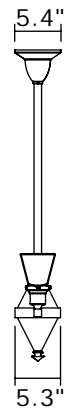

GOLDEN GATE™ TWO LIGHT CHANDELIER

WITH 2-1/4" SHADE HOLDERS UP

brasslightgallery.com 800-243-9595 sales@brasslight.com

Golden Gate Family v1.0 page 10

NEW CLASSICS™
Handmade in USA

FINISHES - applied by hand.

Polished Nickel	Architectural Bronze
Brushed Nickel	Verdigris Patina
Black	Distressed Brass
Brushed Brass	Antique Copper
Polished Brass	Satin Antique Brass
Antique Nickel	Unlacquered Pol. Brass

Other finishes available for additional charge, inquire.

GR-428-B1-09M Shown with A101 shade(s)

Medium base screw-in sockets (2) each accept 150 W max incandescent, compact fluorescent, or LED.

GU24 base bi-pin socket available. 277V 4 pin socket alternative, inquire.

Check our website for alternative 2-1/4" shades.

Mounting plate center mounts to junction box.

Specify overall length. Minimum overall length 19".

Angled ceiling version available, inquire.

UL listed dry location.

Durably constructed of solid brass.

Made in USA by Brass Light Gallery.