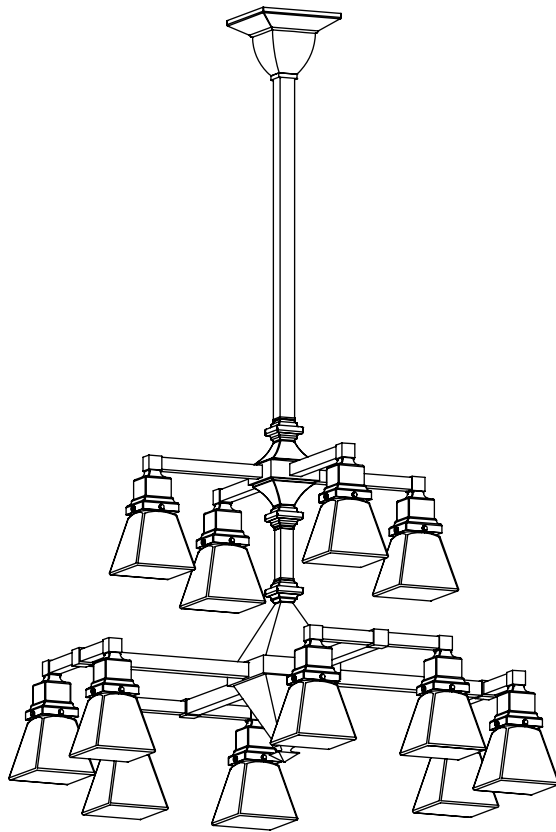

GOLDEN GATE™ TWELVE LIGHT TWO TIER CHANDELIER

WITH 2-1/4" SHADE HOLDERS DOWN

brasslightgallery.com 800-243-9595 sales@brasslight.com

Golden Gate Family v1.0 page 21