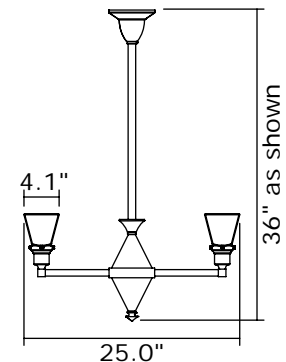

GOLDEN GATE™ TWO LIGHT CHANDELIER

WITH 2-1/4" SHADE HOLDERS UP

brasslightgallery.com 800-243-9595 sales@brasslight.com

Golden Gate Family v1.0 page 10

NEW CLASSICS™
Handmade in USA

FINISHES - applied by hand.

Polished Nickel	Architectural Bronze
Brushed Nickel	Verdigris Patina
Black	Distressed Brass
Brushed Brass	Antique Copper
Polished Brass	Satin Antique Brass
Antique Nickel	Unlacquered Pol. Brass

Other finishes available for additional charge, inquire.

GR-428-B1-09M Shown with A101 shade(s)

Medium base screw-in sockets (2) each accept 150 W max incandescent, compact fluorescent, or LED.

GU24 base bi-pin socket available. 277V 4 pin socket alternative, inquire.

Check our website for alternative 2-1/4" shades.

Mounting plate center mounts to junction box.

Specify overall length. Minimum overall length 19".

Angled ceiling version available, inquire.

UL listed dry location.

Durably constructed of solid brass.

Made in USA by Brass Light Gallery.