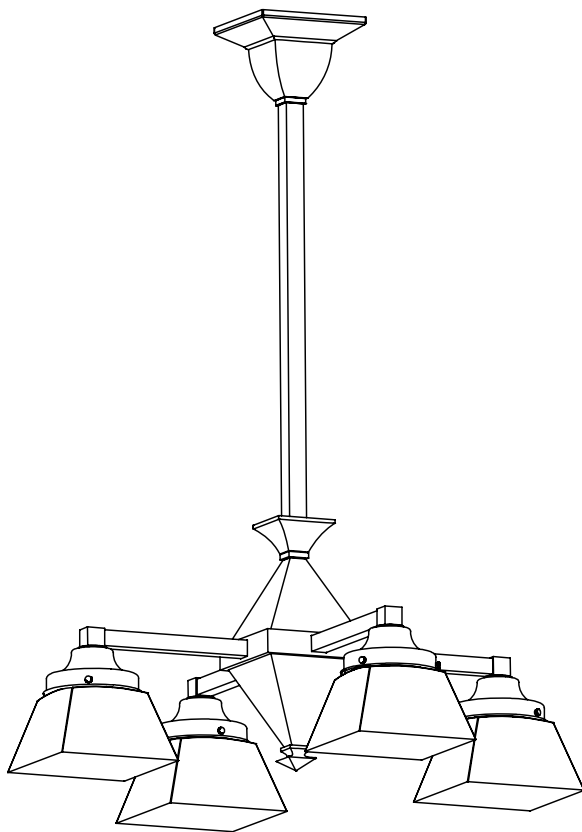

Durably constructed of solid brass.

Made in USA by Brass Light Gallery.

GOLDEN GATE™ FOUR LIGHT CHANDELIER

WITH 4-1/4" SHADE HOLDERS DOWN

brasslightgallery.com 800-243-9595 sales@brasslight.com

NEW CLASSICS™
Handmade in USA