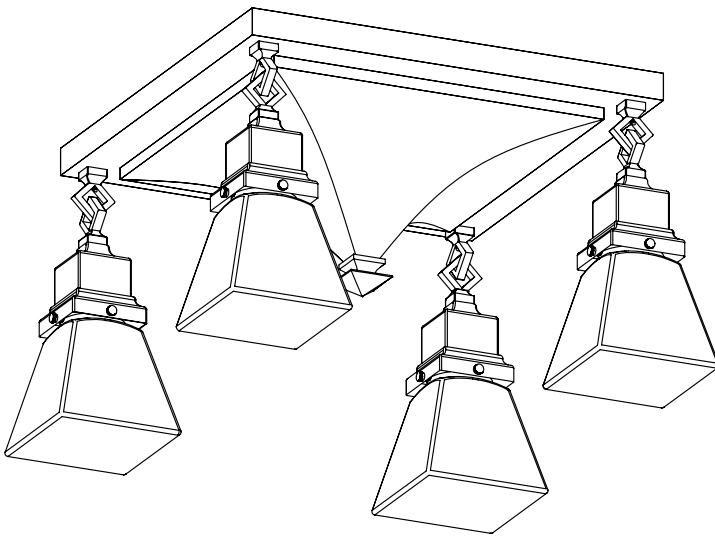

GOLDEN GATE™ FOUR LIGHT CHAIN LINK CEILING FIXTURE

WITH 2-1/4" SHADE HOLDERS

**NEW
CLASSICS™**
Handmade in USA

FINISHES - applied by hand.

Polished Nickel	Architectural Bronze
Brushed Nickel	Verdigris Patina
Black	Distressed Brass
Brushed Brass	Antique Copper
Polished Brass	Satin Antique Brass
Antique Nickel	Unlacquered Pol. Brass

Other finishes available for additional charge, inquire.

GR-417-B1-02M Shown with A101 shade(s)

Medium base screw-in sockets (4) each accept 150 W max incandescent, compact fluorescent, or LED.

GU24 base bi-pin socket available. 277V 4 pin socket alternative, inquire.

Check our website for alternative 2-1/4" shades.

Mounting plate center mounts to junction box.

UL listed dry location.

Durably constructed of solid brass.

Made in USA by Brass Light Gallery.