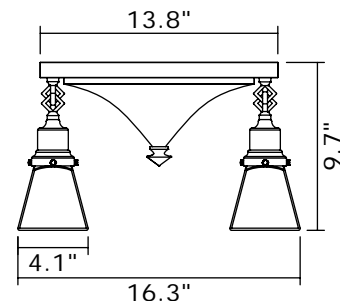

GOLDEN GATE™ FOUR LIGHT CHAIN LINK CEILING FIXTURE

WITH 2-1/4" SHADE HOLDERS

**NEW
CLASSICS™**
Handmade in USA

FINISHES - applied by hand.

Polished Nickel	Architectural Bronze
Brushed Nickel	Verdigris Patina
Black	Distressed Brass
Brushed Brass	Antique Copper
Polished Brass	Satin Antique Brass
Antique Nickel	Unlacquered Pol. Brass

Other finishes available for additional charge, inquire.

GR-417-B1-02M Shown with A101 shade(s)

Medium base screw-in sockets (4) each accept 150 W max incandescent, compact fluorescent, or LED.

GU24 base bi-pin socket available. 277V 4 pin socket alternative, inquire.

Check our website for alternative 2-1/4" shades.

Mounting plate center mounts to junction box.

UL listed dry location.

Durably constructed of solid brass.

Made in USA by Brass Light Gallery.