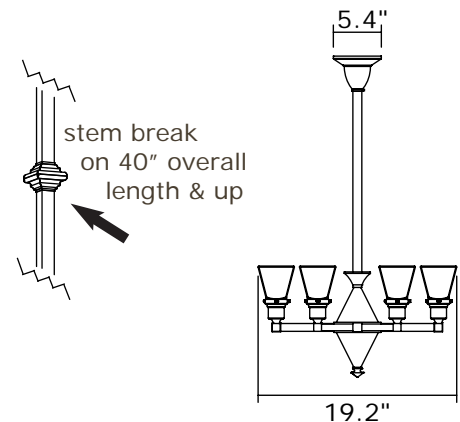

BRASS LIGHT GALLERY
• MILWAUKEE •

© 2013, Brass Light Gallery®