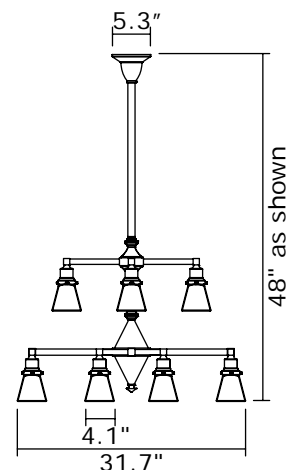

BRASS LIGHT GALLERY
• MILWAUKEE •

© 2013, Brass Light Gallery®