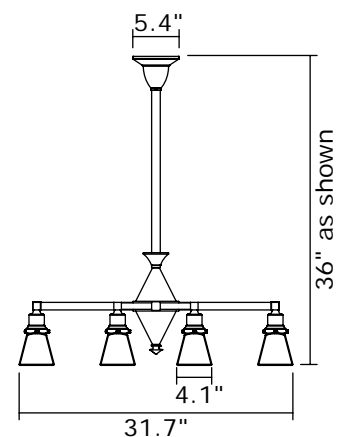

BRASS LIGHT GALLERY
• MILWAUKEE •

© 2013, Brass Light Gallery®