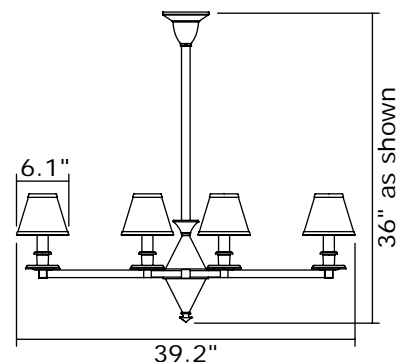

Golden Gate Family v1.0 page 20