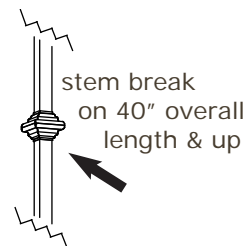

FINISHES - applied by hand.

Polished Nickel	Architectural Bronze
Brushed Nickel	Verdigris Patina
Black	Distressed Brass
Brushed Brass	Antique Copper
Polished Brass	Satin Antique Brass
Antique Nickel	Unlacquered Pol. Brass

2. Other finishes available for additional charge, inquire.

GR-430-A6-03M Shown with C102 shade(s)

Medium base screw-in sockets (4) each accept 150 W max incandescent, compact fluorescent, or LED.

GU24 base bi-pin socket available. 277V 4 pin socket alternative, inquire.

Check our website for alternative 4-1/4" shades.

Mounting plate center mounts to junction box.

Specify overall length. Minimum overall length 18".

Angled ceiling version available, inquire.

UL listed dry location.

Durably constructed of solid brass.

Made in USA by Brass Light Gallery.