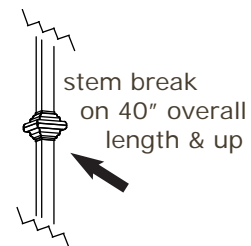

FINISHES - applied by hand.

Polished Nickel	Architectural Bronze
Brushed Nickel	Verdigris Patina
Black	Distressed Brass
Brushed Brass	Antique Copper
Polished Brass	Satin Antique Brass
Antique Nickel	Unlacquered Pol. Brass

Other finishes available for additional charge, inquire.

GR-430-B1-03M Shown with A101 shade(s)

Medium base screw-in sockets (4) each accept 150 W max incandescent, compact fluorescent, or LED.

GU24 base bi-pin socket available. 277V 4 pin socket alternative, inquire.

Check our website for alternative 2-1/4" shades.

Mounting plate center mounts to junction box.

Specify overall length. Minimum overall length 19".

Angled ceiling version available, inquire.

UL listed dry location.

Durably constructed of solid brass.

Made in USA by Brass Light Gallery.