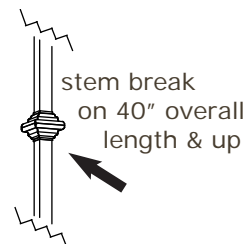

FINISHES - applied by hand.

Polished Nickel	Architectural Bronze
Brushed Nickel	Verdigris Patina
Black	Distressed Brass
Brushed Brass	Antique Copper
Polished Brass	Satin Antique Brass
Antique Nickel	Unlacquered Pol. Brass

Other finishes available for additional charge, inquire.

GR-430-A6-09M Shown with C102 shade(s)

Medium base screw-in sockets (4) each accept 150 W max incandescent, compact fluorescent, or LED.

GU24 base bi-pin socket available. 277V 4 pin socket alternative, inquire.

Check our website for alternative 4-1/4" shades.

Mounting plate center mounts to junction box.

Specify overall length. Minimum overall length 16".

Angled ceiling version available, inquire.

UL listed dry location.

Durably constructed of solid brass.

Made in USA by Brass Light Gallery.