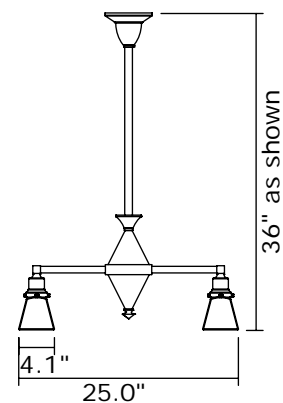

GOLDEN GATE™ TWO LIGHT CHANDELIER

WITH 2-1/4" SHADE HOLDERS DOWN

brasslightgallery.com 800-243-9595 sales@brasslight.com

Golden Gate Family v1.0 page 9

NEW CLASSICS™
Handmade in USA

FINISHES - applied by hand.

Polished Nickel	Architectural Bronze
Brushed Nickel	Verdigris Patina
Black	Distressed Brass
Brushed Brass	Antique Copper
Polished Brass	Satin Antique Brass
Antique Nickel	Unlacquered Pol. Brass

Other finishes available for additional charge, inquire.

GR-428-B1-03M Shown with A101 shade(s)

Medium base screw-in sockets (2) each accept 150 W max incandescent, compact fluorescent, or LED.

GU24 base bi-pin socket available. 277V 4 pin socket alternative, inquire.

Check our website for alternative 2-1/4" shades.

Mounting plate center mounts to junction box.

Specify overall length. Minimum overall length 19".

Angled ceiling version available, inquire.

UL listed dry location.

Durably constructed of solid brass.

Made in USA by Brass Light Gallery.