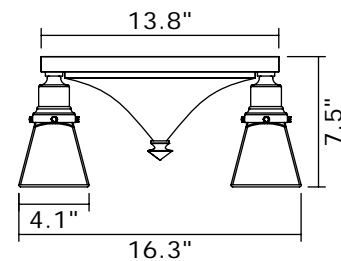

Check our website for alternative 2-1/4" shades.

Mounting plate center mounts to junction box.

UL listed dry location.

Durably constructed of solid brass.

Made in USA by Brass Light Gallery.

BRASS LIGHT GALLERY
• MILWAUKEE •