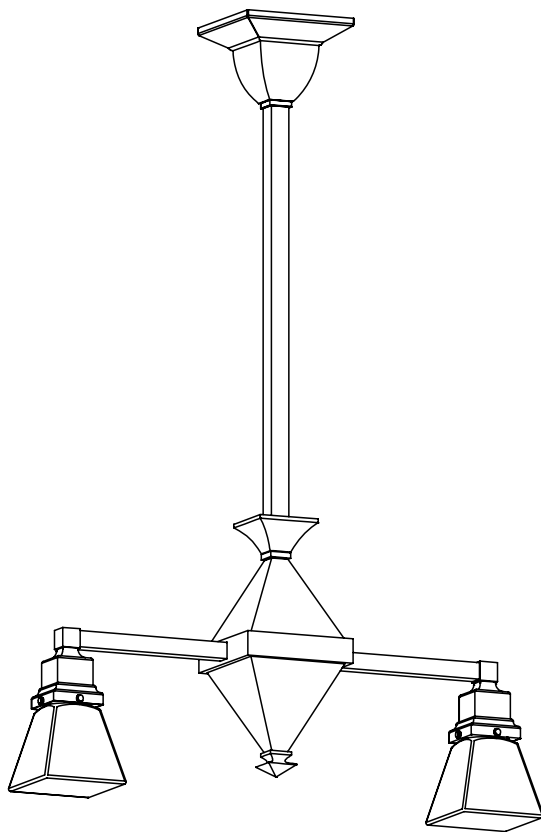

Check our website for alternative 4-1/4" shades.

Mounting plate center mounts to junction box.

Specify overall length. Minimum overall length 16".

Angled ceiling version available, inquire.

UL listed dry location.

Durably constructed of solid brass.

Made in USA by Brass Light Gallery.

GOLDEN GATE™ TWO LIGHT CHANDELIER

WITH 2-1/4" SHADE HOLDERS DOWN

brasslightgallery.com 800-243-9595 sales@brasslight.com

Golden Gate Family v1.0 page 9