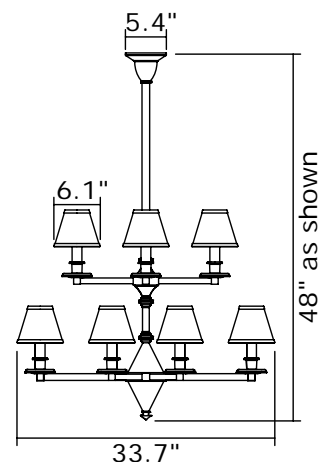

BRASS LIGHT GALLERY
• MILWAUKEE •

© 2013, Brass Light Gallery®