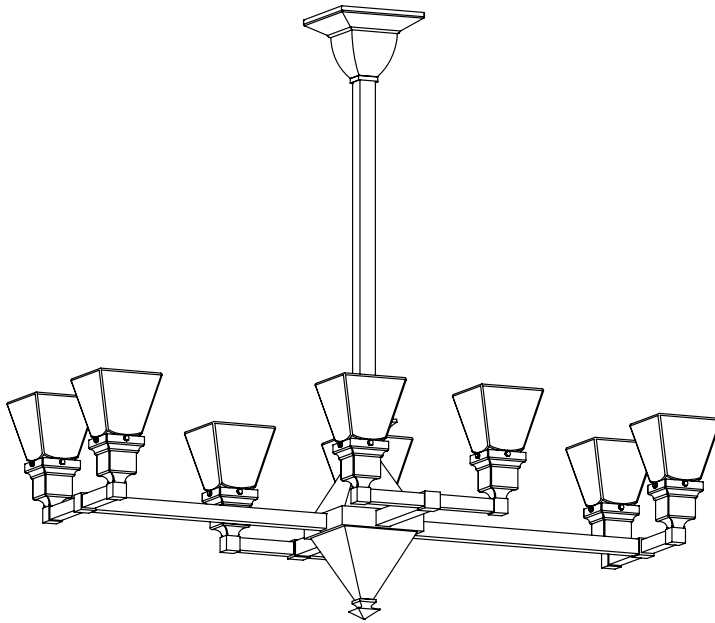

GOLDEN GATE™ EIGHT LIGHT RECTANGULAR CHANDELIER

WITH 2-1/4" SHADE HOLDERS UP

brasslightgallery.com 800-243-9595 sales@brasslight.com

Golden Gate Family v1.0 page 19

NEW CLASSICS™
Handmade in USA

FINISHES - applied by hand.

Polished Nickel	Architectural Bronze
Brushed Nickel	Verdigris Patina
Black	Distressed Brass
Brushed Brass	Antique Copper
Polished Brass	Satin Antique Brass
Antique Nickel	Unlacquered Pol. Brass

Other finishes available for additional charge, inquire.

GR-442-B1-09M Shown with A101 shade(s)

Medium base screw-in sockets (8) each accept 150 W max incandescent, compact fluorescent, or LED.

GU24 base bi-pin socket available. 277V 4 pin socket alternative, inquire.

Check our website for alternative 2-1/4" shades.

Mounting plate center mounts to junction box.

Specify overall length. Minimum overall length 19".

Angled ceiling version available, inquire.

UL listed dry location.

Durably constructed of solid brass.

Made in USA by Brass Light Gallery.