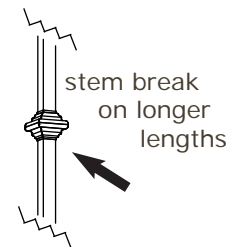

FINISHES - applied by hand.

Polished Nickel	Architectural Bronze
Brushed Nickel	Verdigris Patina
Black	Distressed Brass
Brushed Brass	Antique Copper
Polished Brass	Satin Antique Brass
Antique Nickel	Unlacquered Pol. Brass

Other finishes available for additional charge, inquire.

GR-446-B1-03M Shown with A101 shade(s)

Medium base screw-in sockets (12) each accept 150 W max incandescent, compact fluorescent, or LED.

GU24 base bi-pin socket available. 277V 4 pin socket alternative, inquire.

Check our website for alternative 2-1/4" shades.

Mounting plate center mounts to junction box.

Specify overall length. Minimum overall length 30".

Angled ceiling version available, inquire.

UL listed dry location.

Durably constructed of solid brass.

Made in USA by Brass Light Gallery.