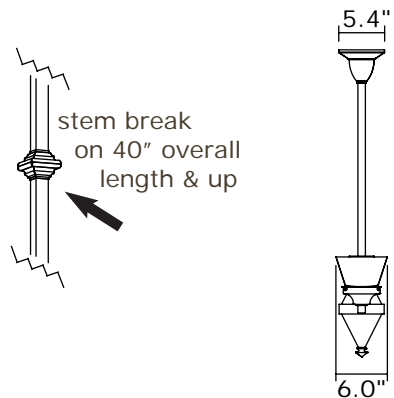

GOLDEN GATE™ TWO LIGHT CHANDELIER

WITH 4-1/4" SHADE HOLDERS UP

brasslightgallery.com 800-243-9595 sales@brasslight.com

Golden Gate Family v1.0 page 8

NEW CLASSICS™
Handmade in USA

FINISHES - applied by hand.

Polished Nickel	Architectural Bronze
Brushed Nickel	Verdigris Patina
Black	Distressed Brass
Brushed Brass	Antique Copper
Polished Brass	Satin Antique Brass
Antique Nickel	Unlacquered Pol. Brass

Other finishes available for additional charge, inquire.

GR-428-A6-09M Shown with C102 shade(s)

Medium base screw-in sockets (2) each accept 150 W max incandescent, compact fluorescent, or LED.

GU24 base bi-pin socket available. 277V 4 pin socket alternative, inquire.

Check our website for alternative 4-1/4" shades.

Mounting plate center mounts to junction box.

Specify overall length. Minimum overall length 16".

Angled ceiling version available, inquire.

UL listed dry location.

Durably constructed of solid brass.

Made in USA by Brass Light Gallery.