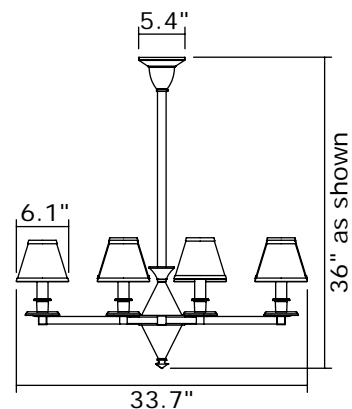

BRASS LIGHT GALLERY
• MILWAUKEE •

© 2013, Brass Light Gallery®