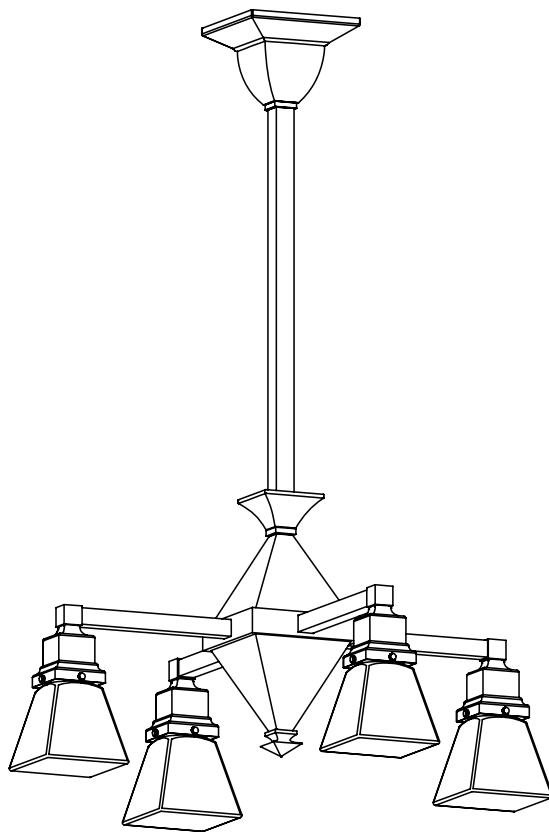

Durably constructed of solid brass.

Made in USA by Brass Light Gallery.

Golden Gate Family v1.0 page 12

GOLDEN GATE™ FOUR LIGHT CHANDELIER

WITH 2-1/4" SHADE HOLDERS DOWN

brasslightgallery.com 800-243-9595 sales@brasslight.com