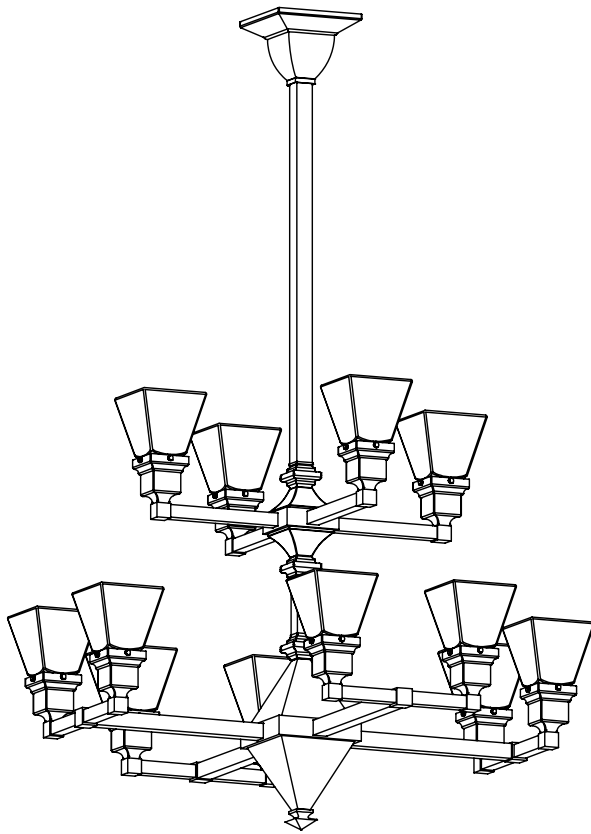

GOLDEN GATE™ TWELVE LIGHT TWO TIER CHANDELIER

WITH 2-1/4" SHADE HOLDERS UP

brasslightgallery.com 800-243-9595 sales@brasslight.com

Golden Gate Family v1.0 page 22