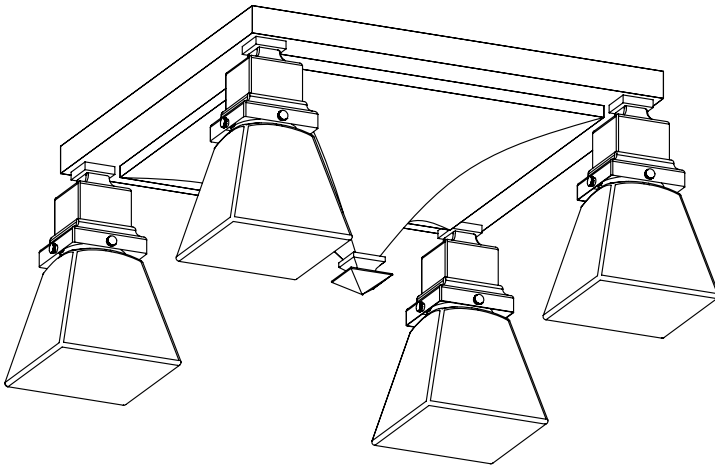

GOLDEN GATE™ FOUR LIGHT SEMI FLUSH CEILING FIXTURE

WITH 2-1/4" SHADE HOLDERS

brasslightgallery.com 800-243-9595 sales@brasslight.com

Golden Gate Family v1.0 page 3

**NEW
CLASSICS™**
Handmade in USA

FINISHES - applied by hand.

Polished Nickel	Architectural Bronze
Brushed Nickel	Verdigris Patina
Black	Distressed Brass
Brushed Brass	Antique Copper
Polished Brass	Satin Antique Brass
Antique Nickel	Unlacquered Pol. Brass

Other finishes available for additional charge, inquire.

GR-417-B1-01M Shown with A101 shade(s)

Medium base screw-in sockets (4) each accept 150 W max incandescent, compact fluorescent, or LED.

GU24 base bi-pin socket available. 277V 4 pin socket alternative, inquire.

Check our website for alternative 2-1/4" shades.

Mounting plate center mounts to junction box.

UL listed dry location.

Durably constructed of solid brass.

Made in USA by Brass Light Gallery.