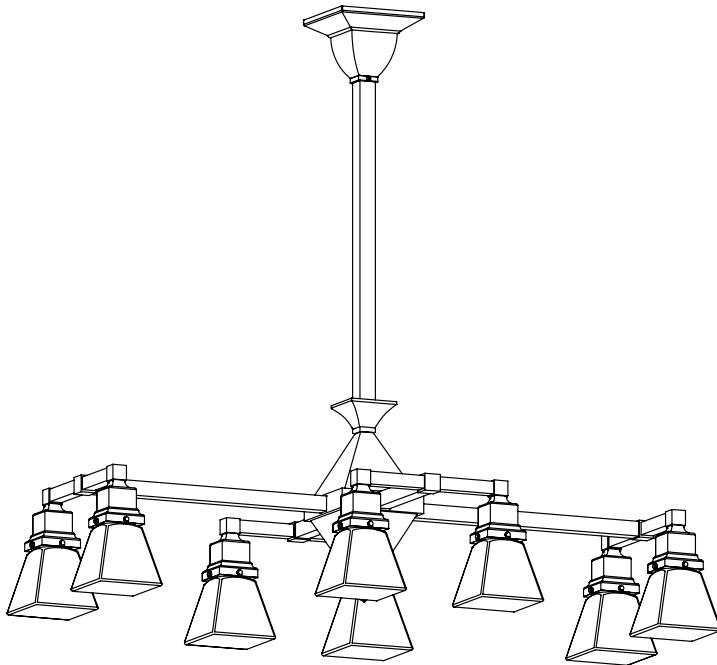

GOLDEN GATE™ EIGHT LIGHT RECTANGULAR CHANDELIER

WITH 2-1/4" SHADE HOLDERS DOWN

brasslightgallery.com 800-243-9595 sales@brasslight.com

NEW CLASSICS™
Handmade in USA

FINISHES - applied by hand.

Polished Nickel	Architectural Bronze
Brushed Nickel	Verdigris Patina
Black	Distressed Brass
Brushed Brass	Antique Copper
Polished Brass	Satin Antique Brass
Antique Nickel	Unlacquered Pol. Brass

Other finishes available for additional charge, inquire.

GR-442-B1-03M Shown with A101 shade(s)

Medium base screw-in sockets (8) each accept 150 W max incandescent, compact fluorescent, or LED.

GU24 base bi-pin socket available. 277V 4 pin socket alternative, inquire.

Check our website for alternative 2-1/4" shades.

Mounting plate center mounts to junction box.

Specify overall length. Minimum overall length 19".

Angled ceiling version available, inquire.

UL listed dry location.

Durably constructed of solid brass.

Made in USA by Brass Light Gallery.