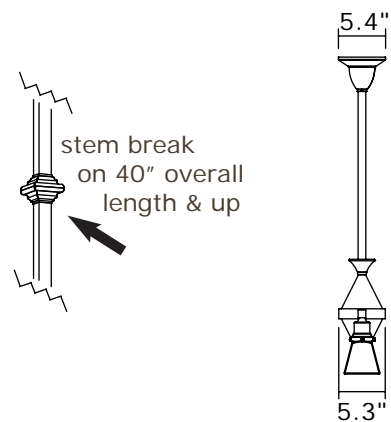

GOLDEN GATE™ TWO LIGHT CHANDELIER

WITH 2-1/4" SHADE HOLDERS DOWN

brasslightgallery.com 800-243-9595 sales@brasslight.com

Golden Gate Family v1.0 page 9

NEW CLASSICS™
Handmade in USA

FINISHES - applied by hand.

Polished Nickel	Architectural Bronze
Brushed Nickel	Verdigris Patina
Black	Distressed Brass
Brushed Brass	Antique Copper
Polished Brass	Satin Antique Brass
Antique Nickel	Unlacquered Pol. Brass

Other finishes available for additional charge, inquire.

GR-428-B1-03M Shown with A101 shade(s)

Medium base screw-in sockets (2) each accept 150 W max incandescent, compact fluorescent, or LED.

GU24 base bi-pin socket available. 277V 4 pin socket alternative, inquire.

Check our website for alternative 2-1/4" shades.

Mounting plate center mounts to junction box.

Specify overall length. Minimum overall length 19".

Angled ceiling version available, inquire.

UL listed dry location.

Durably constructed of solid brass.

Made in USA by Brass Light Gallery.