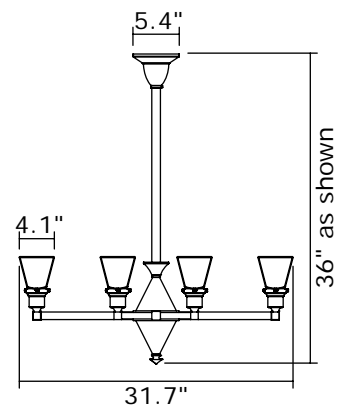

Golden Gate Family v1.0 page 16