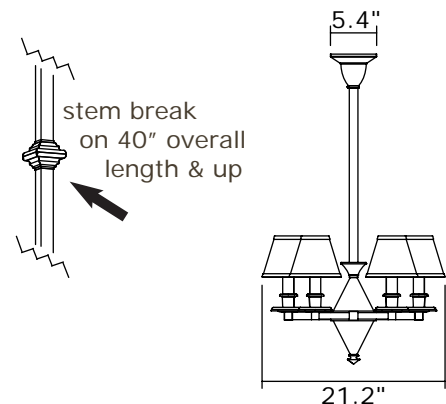

Golden Gate Family v1.0 page 20