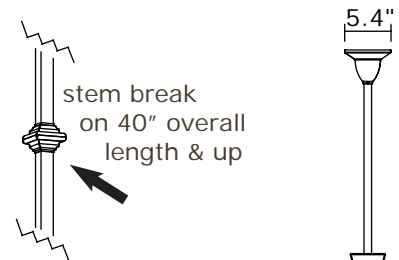

GOLDEN GATE™ TWO LIGHT CHANDELIER

WITH 2-1/4" SHADE HOLDERS UP

brasslightgallery.com 800-243-9595 sales@brasslight.com

Golden Gate Family v1.0 page 10

NEW CLASSICS™
Handmade in USA

FINISHES - applied by hand.

Polished Nickel	Architectural Bronze
Brushed Nickel	Verdigris Patina
Black	Distressed Brass
Brushed Brass	Antique Copper
Polished Brass	Satin Antique Brass
Antique Nickel	Unlacquered Pol. Brass

Other finishes available for additional charge, inquire.

GR-428-B1-09M Shown with A101 shade(s)

Medium base screw-in sockets (2) each accept 150 W max incandescent, compact fluorescent, or LED.

GU24 base bi-pin socket available. 277V 4 pin socket alternative, inquire.

Check our website for alternative 2-1/4" shades.

Mounting plate center mounts to junction box.

Specify overall length. Minimum overall length 19".

Angled ceiling version available, inquire.

UL listed dry location.

Durably constructed of solid brass.

Made in USA by Brass Light Gallery.