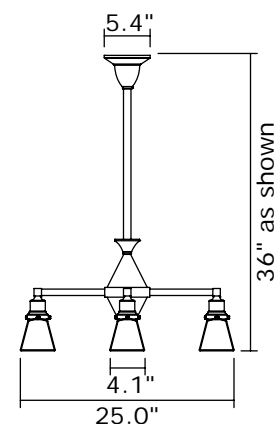

Golden Gate Family v1.0 page 13

BRASS LIGHT GALLERY
• MILWAUKEE •

© 2013, Brass Light Gallery®