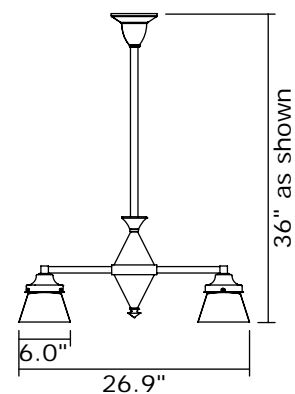

BRASS LIGHT GALLERY
• MILWAUKEE •

© 2013, Brass Light Gallery®