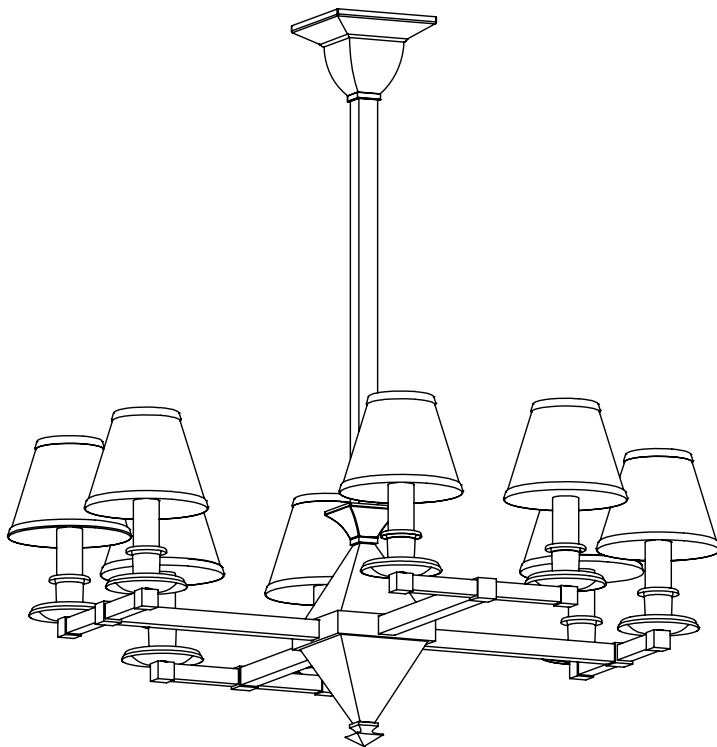

GOLDEN GATE™ EIGHT LIGHT CHANDELIER

WITH ELECTRIC CANDLES

brasslightgallery.com 800-243-9595 sales@brasslight.com

Golden Gate Family v1.0 page 17