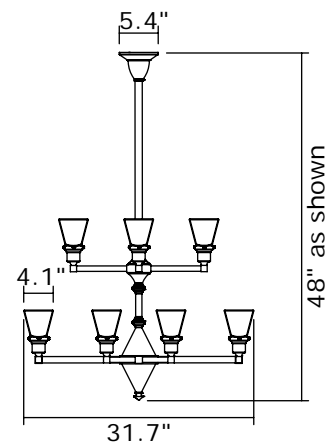

BRASS LIGHT GALLERY
• MILWAUKEE •

© 2013, Brass Light Gallery®