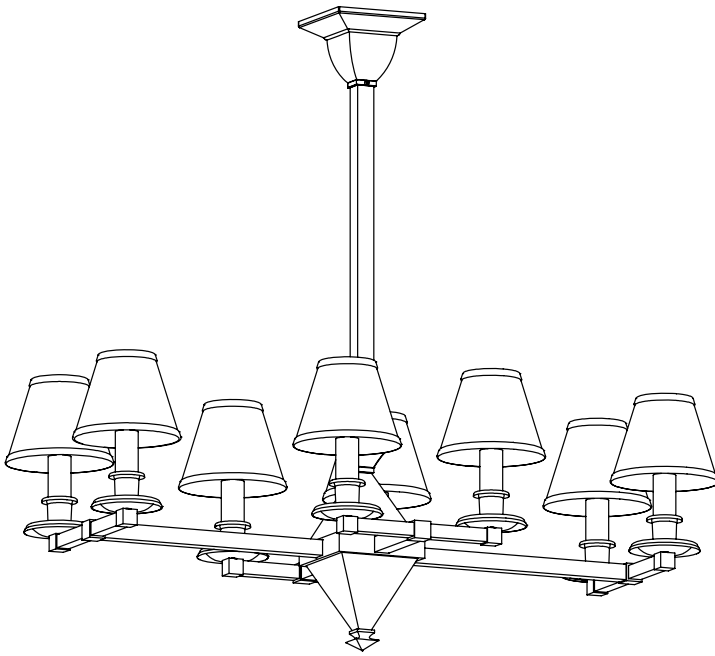

GOLDEN GATE™ EIGHT LIGHT RECTANGULAR CHANDELIER

WITH ELECTRIC CANDLES

brasslightgallery.com 800-243-9595 sales@brasslight.com

NEW CLASSICS™
Handmade in USA

FINISHES - applied by hand.

Polished Nickel	Architectural Bronze
Brushed Nickel	Verdigris Patina
Black	Distressed Brass
Brushed Brass	Antique Copper
Polished Brass	Satin Antique Brass
Antique Nickel	Unlacquered Pol. Brass

Other finishes available for additional charge, inquire.

GR-442-B7-09M Shown with E210 shade(s)

Medium base screw-in sockets (8) each accept 60 W max incandescent, compact fluorescent, or LED.

GU24 base bi-pin socket available. 277V 4 pin socket alternative, inquire.

Check online for alternative clip-on shades rated at 40 to 100 watts with this fixture.

Mounting plate center mounts to junction box.

Specify overall length. Minimum overall length 18".

Angled ceiling version available, inquire.

UL listed dry location.

Durably constructed of solid brass.

Made in USA by Brass Light Gallery.