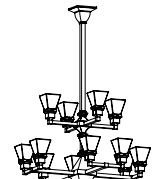

GR-430-B1-09M

GR-440-B1-03M

GR-440-B1-09M

GR-440-B7-09M

GR-442-B1-03M

GR-442-B1-09M

GR-442-B7-09M

GR-446-B1-03M

GR-446-B1-09M

GR-446-B7-09M

Golden Gate Family v1.0 page 2

GOLDEN GATE™ FOUR LIGHT SEMI FLUSH CEILING FIXTURE

WITH 2-1/4" SHADE HOLDERS

brasslightgallery.com 800-243-9595 sales@brasslight.com

Golden Gate Family v1.0 page 3