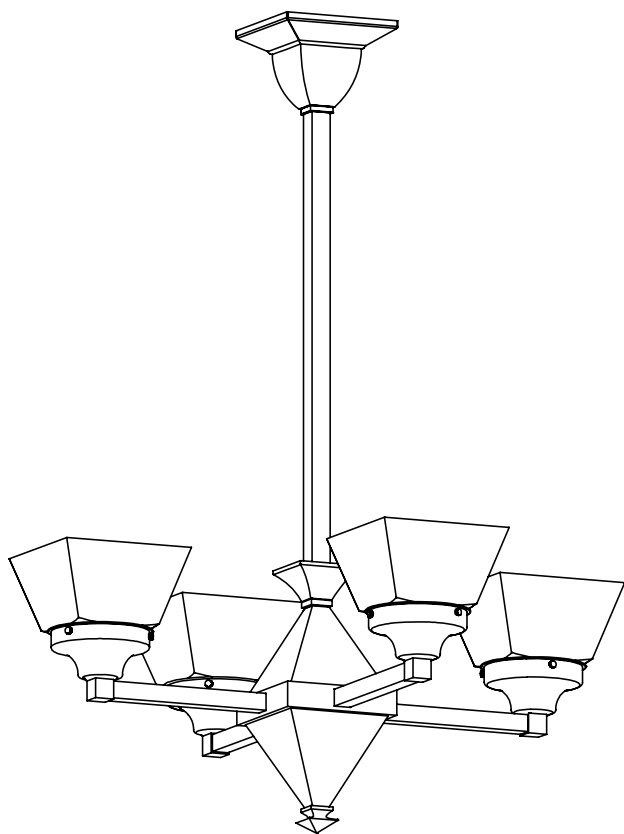

Check our website for alternative 2-1/4" shades.

Mounting plate center mounts to junction box.

Specify overall length. Minimum overall length 12".

UL listed dry location.

Durably constructed of solid brass.

Check our website for alternative 4-1/4" shades.

Mounting plate center mounts to junction box.

Specify overall length. Minimum overall length 18".

Angled ceiling version available, inquire.

UL listed dry location.

Durably constructed of solid brass.

Made in USA by Brass Light Gallery.

Golden Gate Family v1.0 page 11

GOLDEN GATE™ FOUR LIGHT CHANDELIER

WITH 4-1/4" SHADE HOLDERS UP

brasslightgallery.com 800-243-9595 sales@brasslight.com