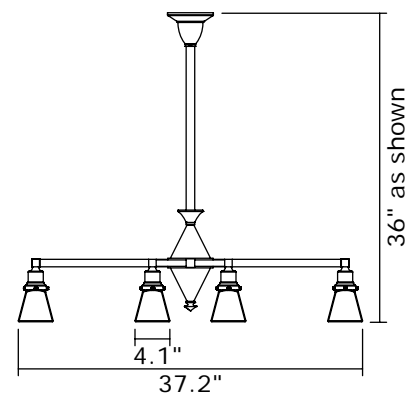

Golden Gate Family v1.0 page 18