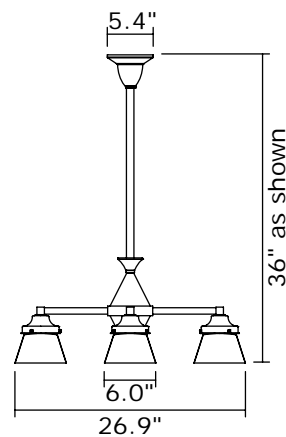

Golden Gate Family v1.0 page 11