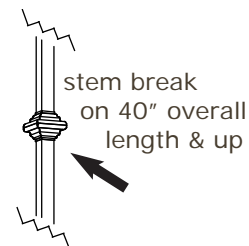

FINISHES - applied by hand.

Polished Nickel	Architectural Bronze
Brushed Nickel	Verdigris Patina
Black	Distressed Brass
Brushed Brass	Antique Copper
Polished Brass	Satin Antique Brass
Antique Nickel	Unlacquered Pol. Brass

Other finishes available for additional charge, inquire.

GR-440-B1-03M Shown with A101 shade(s)

Medium base screw-in sockets (8) each accept 150 W max incandescent, compact fluorescent, or LED.

GU24 base bi-pin socket available. 277V 4 pin socket alternative, inquire.

Check our website for alternative 2-1/4" shades.

Mounting plate center mounts to junction box.

Specify overall length. Minimum overall length 19".

Angled ceiling version available, inquire.

UL listed dry location.

Durably constructed of solid brass.

Made in USA by Brass Light Gallery.