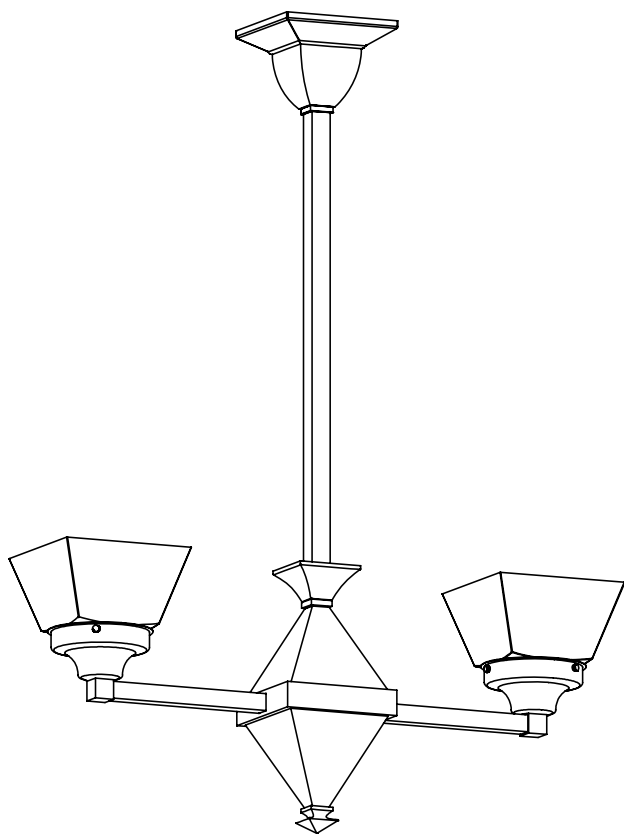

GOLDEN GATE™ TWO LIGHT CHANDELIER

WITH 4-1/4" SHADE HOLDERS UP

brasslightgallery.com 800-243-9595 sales@brasslight.com

Golden Gate Family v1.0 page 8

NEW CLASSICS™
Handmade in USA

FINISHES - applied by hand.

Polished Nickel	Architectural Bronze
Brushed Nickel	Verdigris Patina
Black	Distressed Brass
Brushed Brass	Antique Copper
Polished Brass	Satin Antique Brass
Antique Nickel	Unlacquered Pol. Brass

Other finishes available for additional charge, inquire.

GR-428-A6-09M Shown with C102 shade(s)

Medium base screw-in sockets (2) each accept 150 W max incandescent, compact fluorescent, or LED.

GU24 base bi-pin socket available. 277V 4 pin socket alternative, inquire.

Check our website for alternative 4-1/4" shades.

Mounting plate center mounts to junction box.

Specify overall length. Minimum overall length 16".

Angled ceiling version available, inquire.

UL listed dry location.

Durably constructed of solid brass.

Made in USA by Brass Light Gallery.