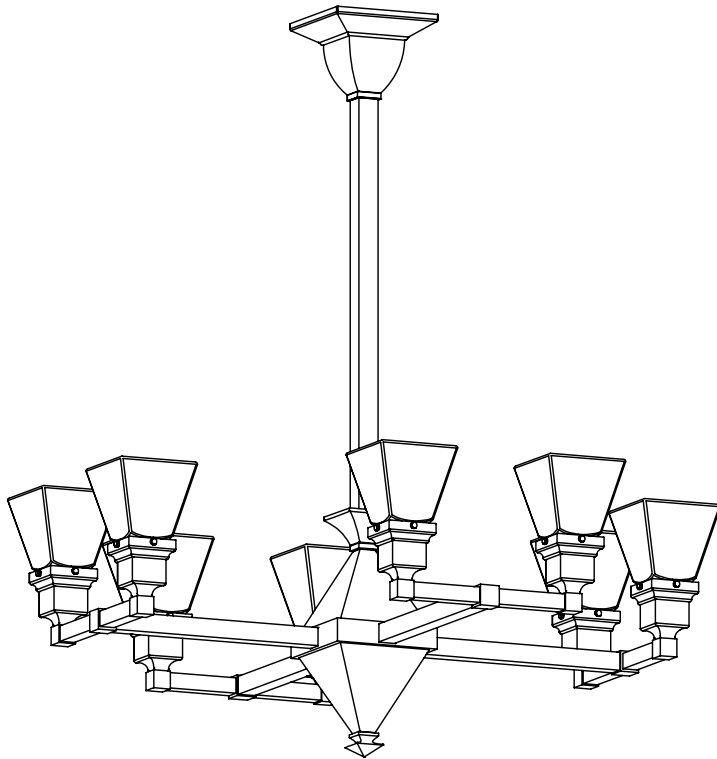

Durably constructed of solid brass.

Made in USA by Brass Light Gallery.

BRASS LIGHT GALLERY
• MILWAUKEE •

© 2013, Brass Light Gallery®

GOLDEN GATE™ EIGHT LIGHT CHANDELIER

WITH 2-1/4" SHADE HOLDERS UP

brasslightgallery.com 800-243-9595 sales@brasslight.com