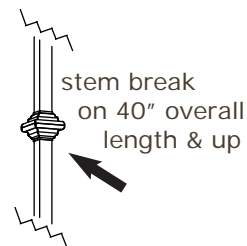

FINISHES - applied by hand.

Polished Nickel	Architectural Bronze
Brushed Nickel	Verdigris Patina
Black	Distressed Brass
Brushed Brass	Antique Copper
Polished Brass	Satin Antique Brass
Antique Nickel	Unlacquered Pol. Brass

Other finishes available for additional charge, inquire.

GR-440-B7-09M Shown with E210 shade(s)

Medium base screw-in sockets (8) each accept 60 W max incandescent, compact fluorescent, or LED.

GU24 base bi-pin socket available. 277V 4 pin socket alternative, inquire.

Check online for alternative clip-on shades rated at 40 to 100 watts with this fixture.

Mounting plate center mounts to junction box.

Specify overall length. Minimum overall length 18".

Angled ceiling version available, inquire.

UL listed dry location.

Durably constructed of solid brass.

Made in USA by Brass Light Gallery.