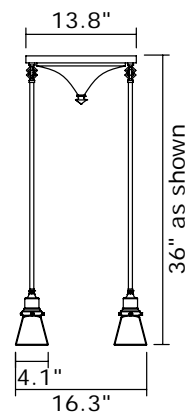

GR-417-B1-04M Shown with A101 shade(s)

Medium base screw-in sockets (4) each accept 150 W max incandescent, compact fluorescent, or LED.

GU24 base bi-pin socket available. 277V 4 pin socket alternative, inquire.

Check our website for alternative 2-1/4" shades.

Mounting plate center mounts to junction box.

Specify overall length. Minimum overall length 12".

UL listed dry location.

Durably constructed of solid brass.

Made in USA by Brass Light Gallery.