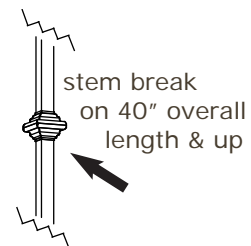

FINISHES - applied by hand.

Polished Nickel	Architectural Bronze
Brushed Nickel	Verdigris Patina
Black	Distressed Brass
Brushed Brass	Antique Copper
Polished Brass	Satin Antique Brass
Antique Nickel	Unlacquered Pol. Brass

Other finishes available for additional charge, inquire.

GR-440-B1-09M Shown with A101 shade(s)

Medium base screw-in sockets (8) each accept 150 W max incandescent, compact fluorescent, or LED.

GU24 base bi-pin socket available. 277V 4 pin socket alternative, inquire.

Check our website for alternative 2-1/4" shades.

Mounting plate center mounts to junction box.

Specify overall length. Minimum overall length 19".

Angled ceiling version available, inquire.

UL listed dry location.

Durably constructed of solid brass.

Made in USA by Brass Light Gallery.