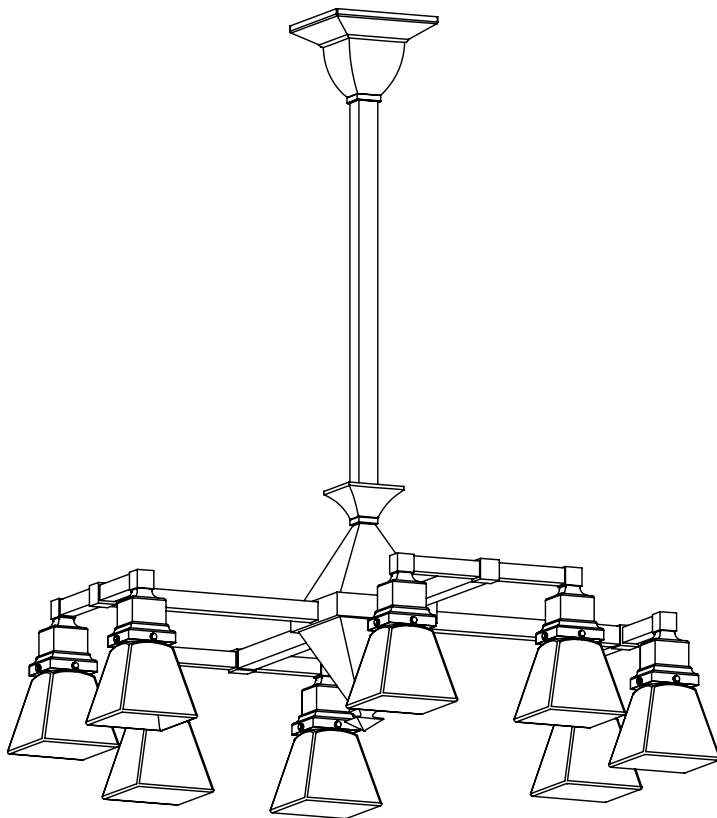

GOLDEN GATE™ EIGHT LIGHT CHANDELIER

WITH 2-1/4" SHADE HOLDERS DOWN

brasslightgallery.com 800-243-9595 sales@brasslight.com

Golden Gate Family v1.0 page 15