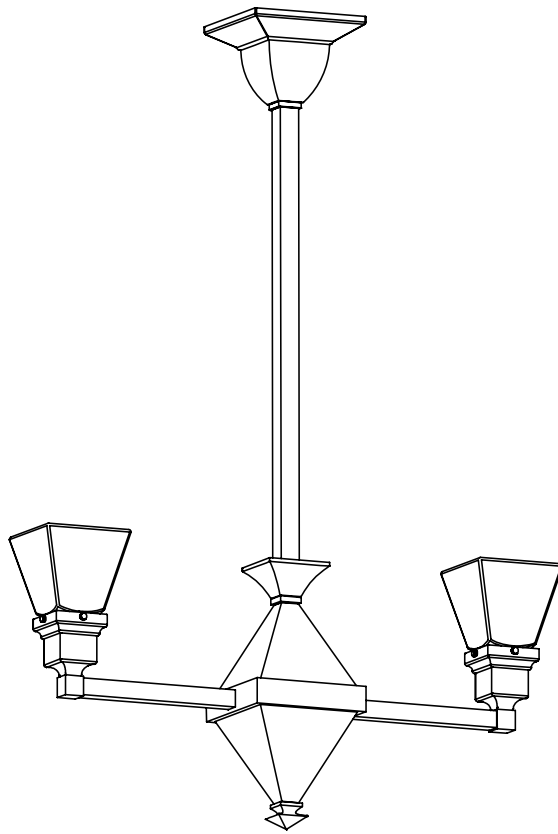

Check our website for alternative 2-1/4" shades.

Mounting plate center mounts to junction box.

Specify overall length. Minimum overall length 19".

Angled ceiling version available, inquire.

UL listed dry location.

Durably constructed of solid brass.

Made in USA by Brass Light Gallery.

GOLDEN GATE™ TWO LIGHT CHANDELIER

WITH 2-1/4" SHADE HOLDERS UP

brasslightgallery.com 800-243-9595 sales@brasslight.com

Golden Gate Family v1.0 page 10