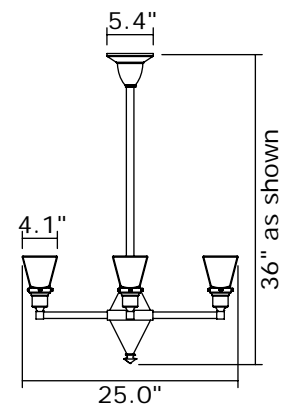

Golden Gate Family v1.0 page 14