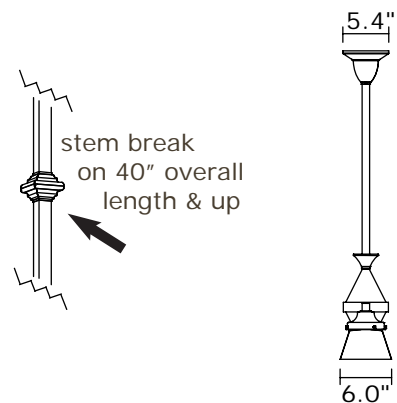

BRASS LIGHT GALLERY
• MILWAUKEE •

© 2013, Brass Light Gallery®