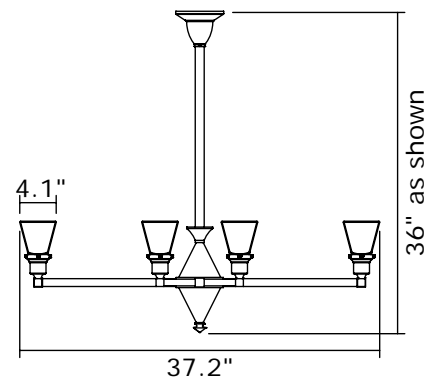

BRASS LIGHT GALLERY
• MILWAUKEE •

© 2013, Brass Light Gallery®