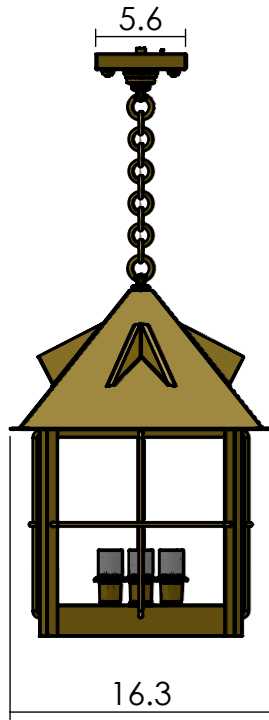

# EX-6916-A18

Family: Stonehaven Lantern

Fixture: Chain Hung Pendant Light

Max per Socket: 100 Watts

Sockets: 3-Medium Base screw in

Minimum Overall Length: 27 inches

Durably constructed of solid brass in your choice of metal finish.