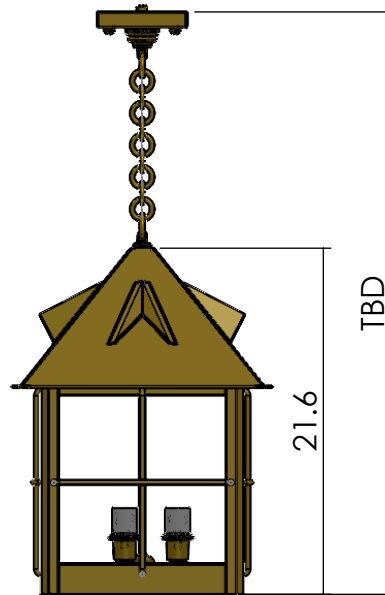

# EX-6916-A18

Family: Stonehaven Lantern

Fixture: Chain Hung Pendant Light

Max per Socket: 100 Watts

Sockets: 3-Medium Base screw in

Minimum Overall Length: 27 inches

Durably constructed of solid brass in your choice of metal finish.