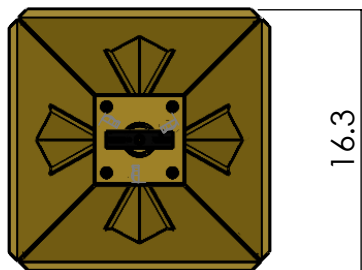

# EX-6916-A18

Family: Stonehaven Lantern

Fixture: Chain Hung Pendant Light

Max per Socket: 100 Watts

Sockets: 3-Medium Base screw in

Minimum Overall Length: 27 inches

Durably constructed of solid brass in your choice of metal finish.