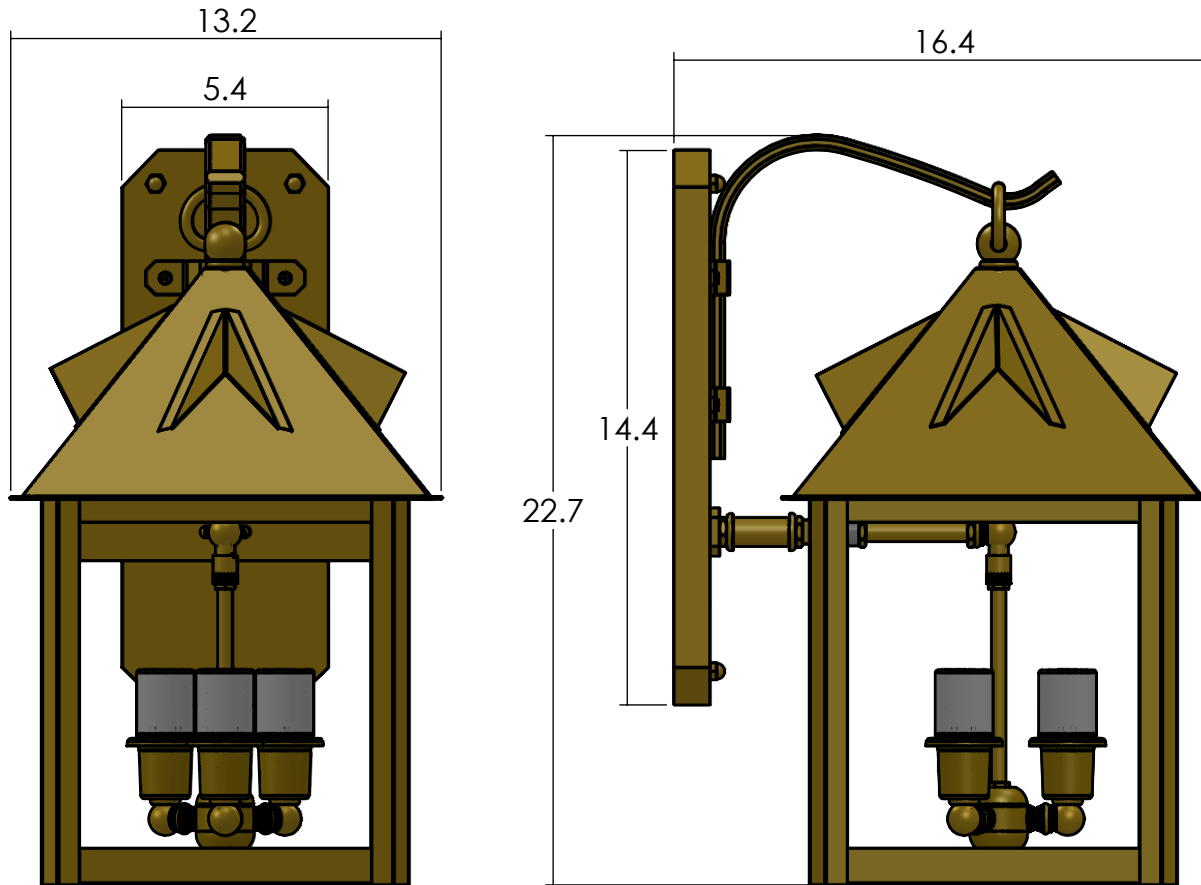

EX-6914-A42

Family: Stonehaven Lantern

Fixture: Exterior Wall Light

Mount: Wall

Max per Socket: 100 Watts

Sockets: 3-Medium Base

Lantern Width: 14 inch

Durably constructed of solid brass in your choice of metal finish.

Made in USA by Brass Light Gallery.

UL listed for exterior or interior location.

Accepts incandescent, CFL, or LED light bulb types.