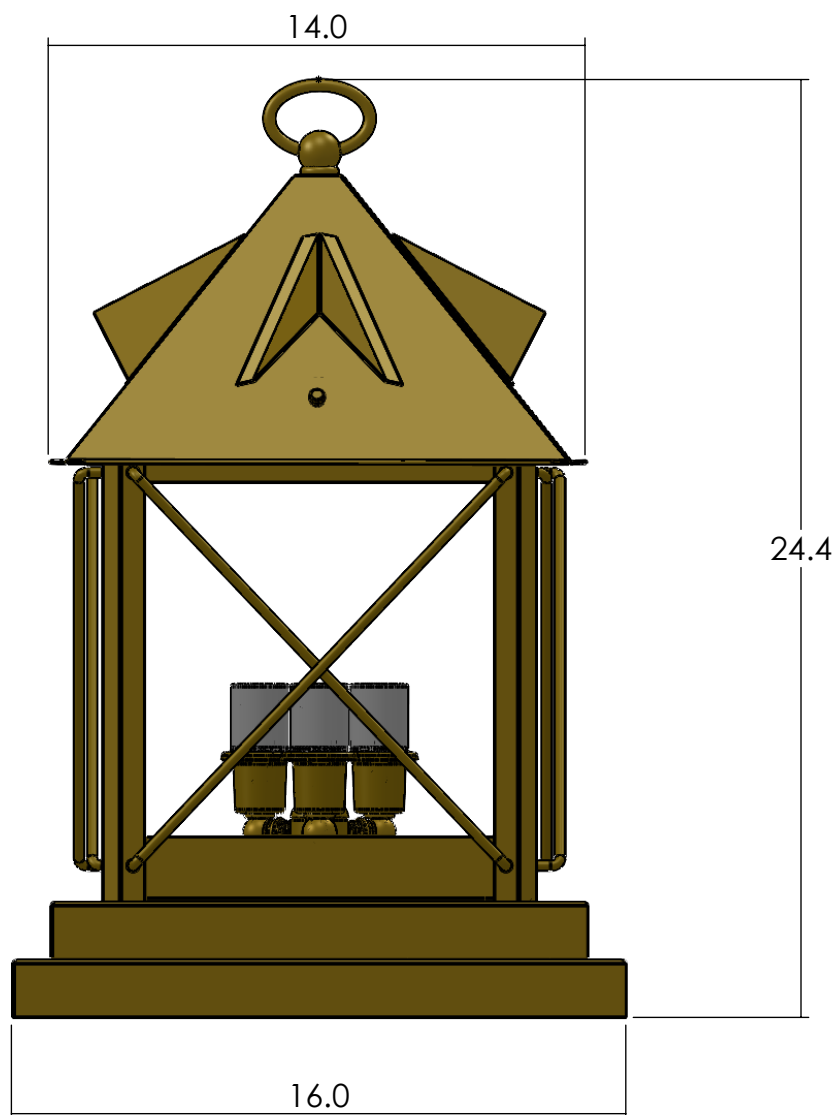

EX-6914-A23

Family: Stonehaven Lantern

Fixture: Pier Light

Max per Socket: 100 Watts

Sockets: 3-Medium Base screw in

Lantern Width: 14 inch

Durably constructed of solid brass in your choice of metal finish.

Made in USA by Brass Light Gallery.

UL listed for exterior location.

Accepts incandescent, CFL, or LED light bulb types.