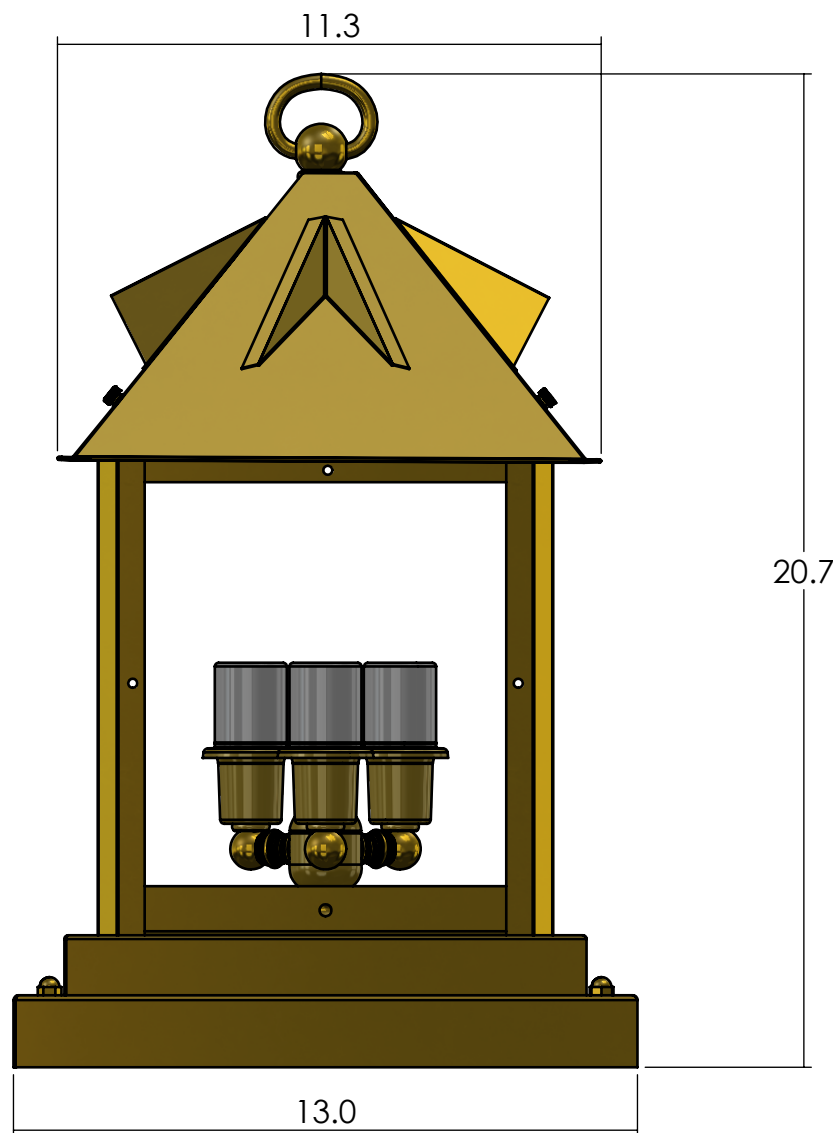

EX-6912-A23

Family: Stonehaven Lantern

Fixture: Pier Light

Max per Socket: 100 Watts

Sockets: 3-Medium Base screw in

Lantern Width: 12 inch

Durably constructed of solid brass in your choice of metal finish.

Made in USA by Brass Light Gallery.

UL listed for exterior location.

Accepts incandescent, CFL, or LED light bulb types.