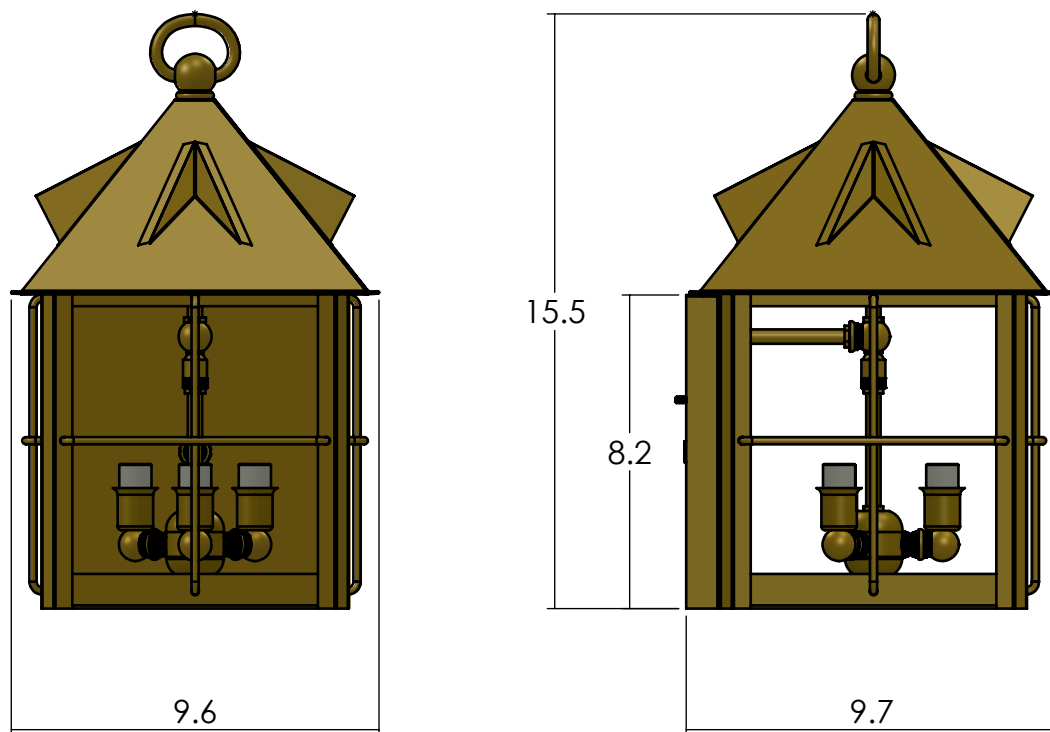

## EX-6910-A15

Family: Stonehaven Lantern

Fixture: Flush Wall Sconce With Roof

Max per Socket: 60 Watts

Sockets: 3-Candelabra Base screw in

Lantern Width: 10 inch

UL listed for exterior or interior location.

Durably constructed of solid brass in your choice of metal finish.

Made in USA by Brass Light Gallery.

UL listed for exterior or interior location.

Accepts incandescent, CFL, or LED light bulb types.