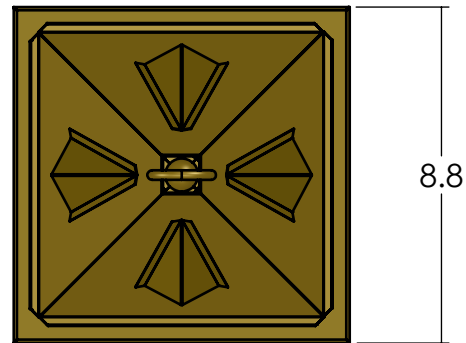

EX-6908-A23

Family: Stonehaven Lantern

Fixture: Pier Light

Max per Socket: 60 Watts

Sockets: 2-Candelabra Base screw in

Lantern Width: 8 inch

Durably constructed of solid brass in your choice of metal finish.