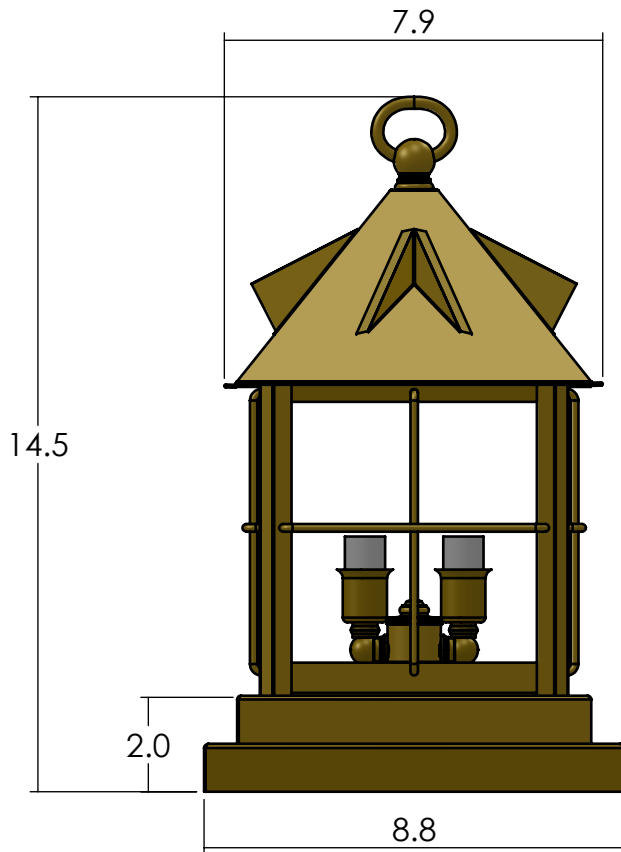

EX-6908-A23

Family: Stonehaven Lantern

Fixture: Pier Light

Max per Socket: 60 Watts

Sockets: 2-Candelabra Base screw in

Lantern Width: 8 inch

Durably constructed of solid brass in your choice of metal finish.

Made in USA by Brass Light Gallery.

UL listed for exterior or interior location.

Accepts incandescent, CFL, or LED light bulb types.