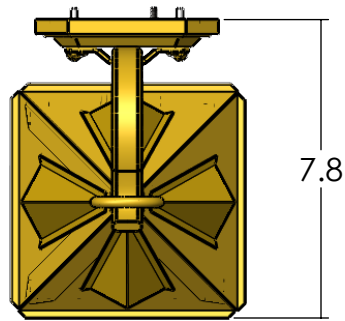

# EX-6906-A42

Family: Stonehaven Lantern

Fixture: Scrolled Hook Wall Sconce Light

Max per Socket: 150 Watts

Sockets: 1-Medium Base screw in

Lantern Width: 6 inch

UL listed for exterior or interior location.