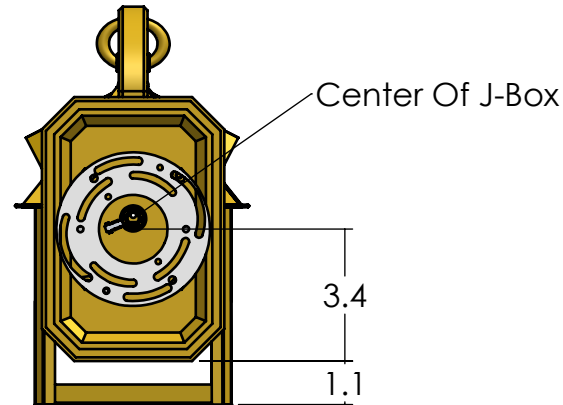

# EX-6906-A42

Family: Stonehaven Lantern

Fixture: Scrolled Hook Wall Sconce Light

Max per Socket: 150 Watts

Sockets: 1-Medium Base screw in

Lantern Width: 6 inch

UL listed for exterior or interior location.