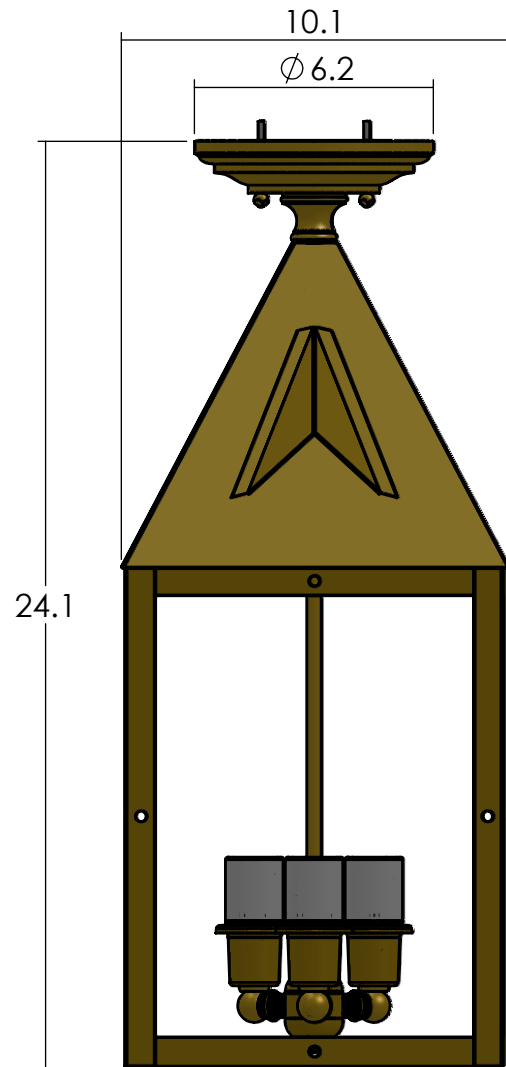

EX-5910-A17

Family: Lancaster Lantern

Fixture: Flush Ceiling Light

Max per Socket: 100 Watts

Sockets: 3-Medium Base screw in

Lantern Width: 10 inch

Durably constructed of solid brass in your choice of metal finish. Made in USA by Brass Light Gallery.