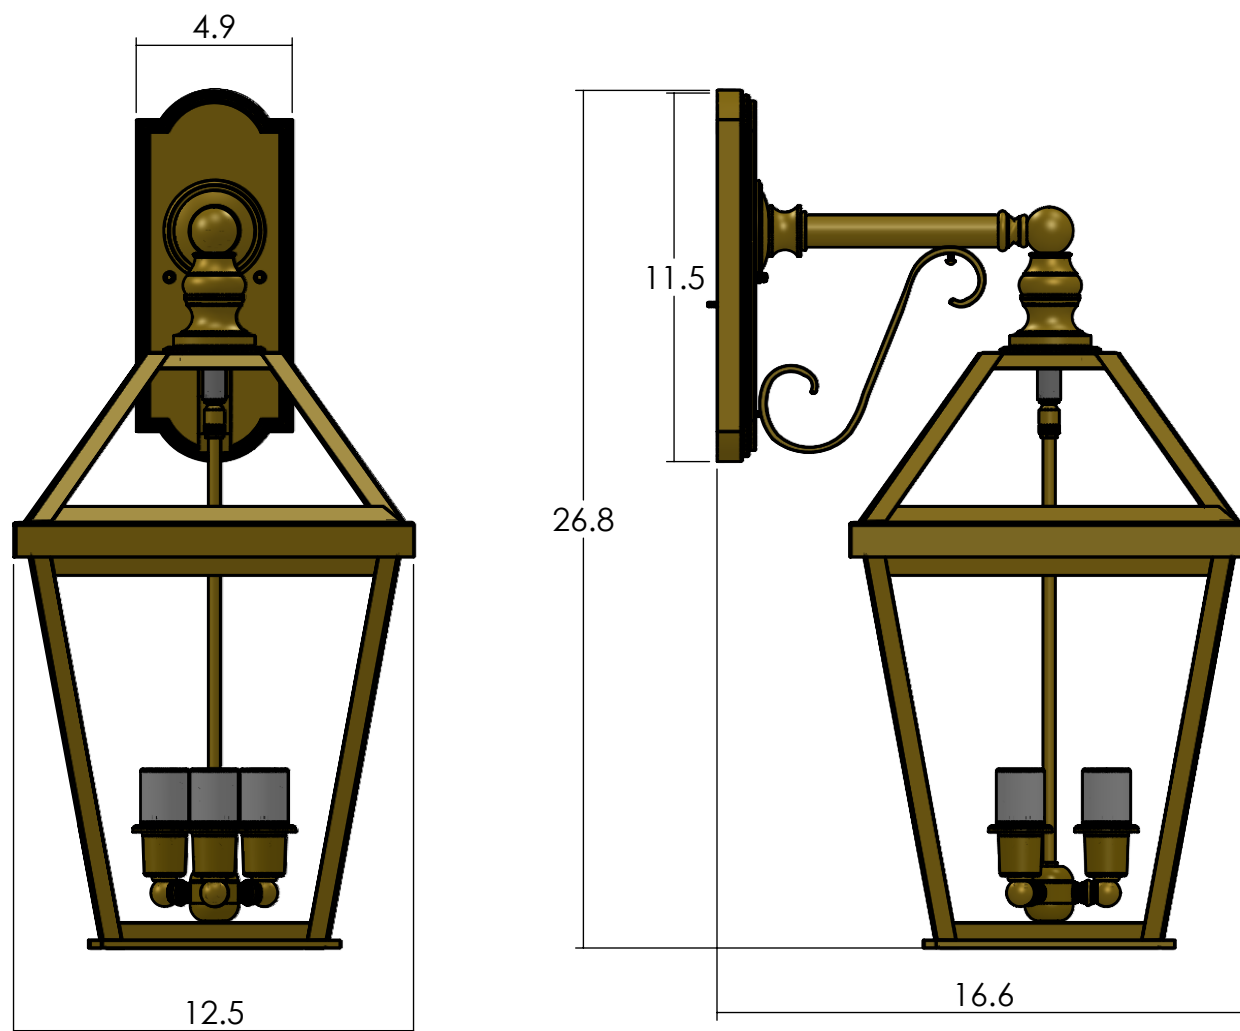

EX-5712-A37

Family: London Lantern

Fixture: Exterior Wall Light

Mount: Wall

Max per Socket: 100 Watts

Sockets: 3-Medium Base

Lantern Width: 12 inch

Durably constructed of solid brass in your choice of metal finish.

Made in USA by Brass Light Gallery.

UL listed for exterior or interior location.

Accepts incandescent, CFL, or LED light bulb types.