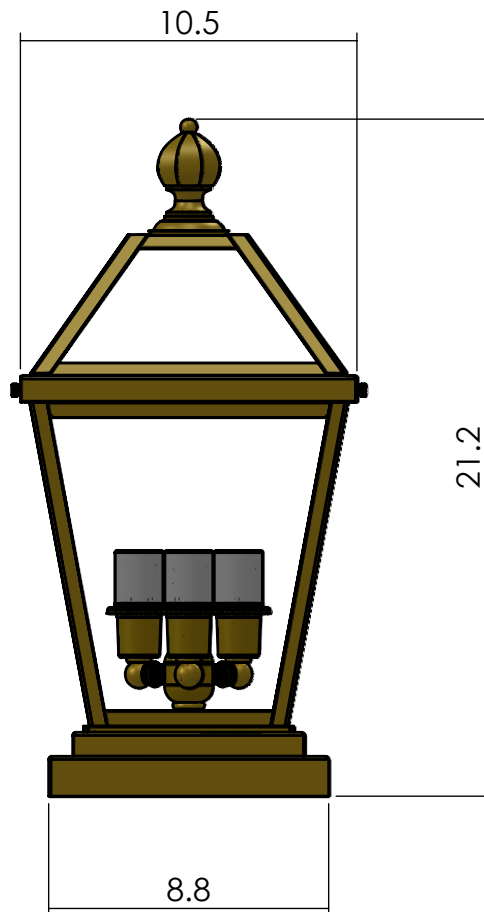

EX-5710-A23-OF

Family: London Lantern

Fixture: Pier Light

Mount: Post and Pier

Max per Socket: 100 Watts

Sockets: 3-Medium Base

Lantern Width: 10 inch

Durably constructed of solid brass in your choice of metal finish.