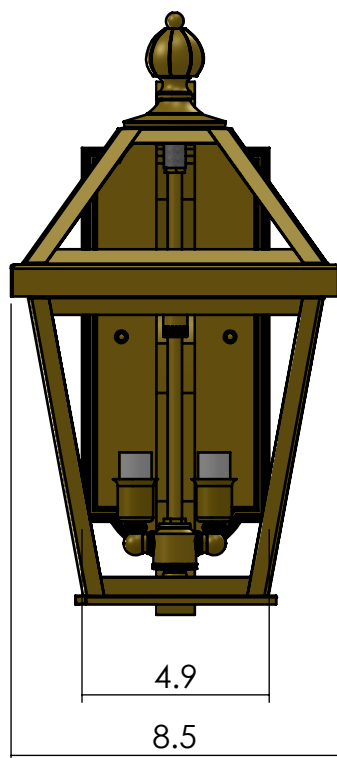

EX-5708-A13-OF

Family: London Lantern

Fixture: Exterior Wall Light

Mount: Wall

Max per Socket: 60 Watts

Sockets: 2-Candelabra Base

Lantern Width: 8 inch

Durably constructed of solid brass in your choice of metal finish.