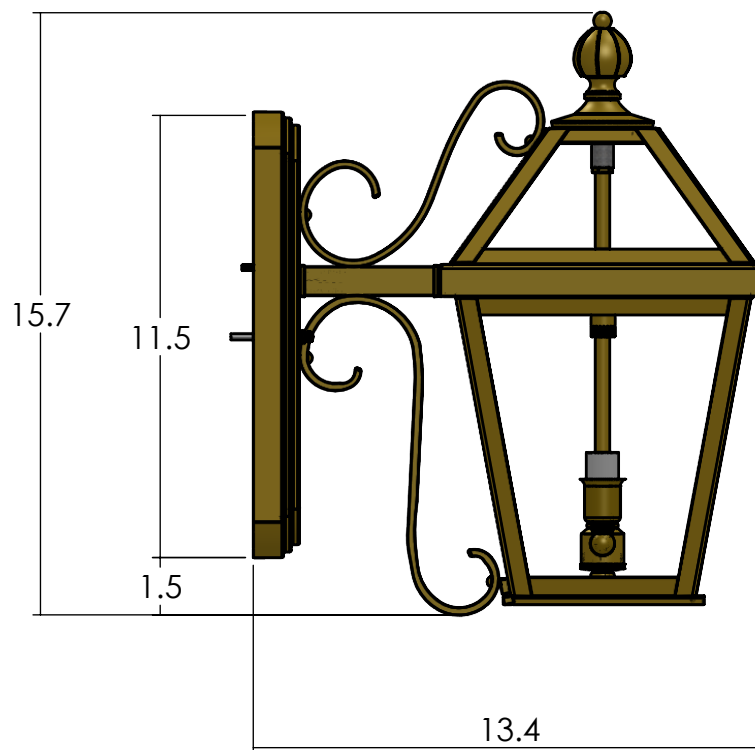

EX-5708-A13-OF

Family: London Lantern

Fixture: Exterior Wall Light

Mount: Wall

Max per Socket: 60 Watts

Sockets: 2-Candelabra Base

Lantern Width: 8 inch

Durably constructed of solid brass in your choice of metal finish.

Made in USA by Brass Light Gallery.

UL listed for exterior or interior location.

Accepts incandescent, CFL, or LED light bulb types.