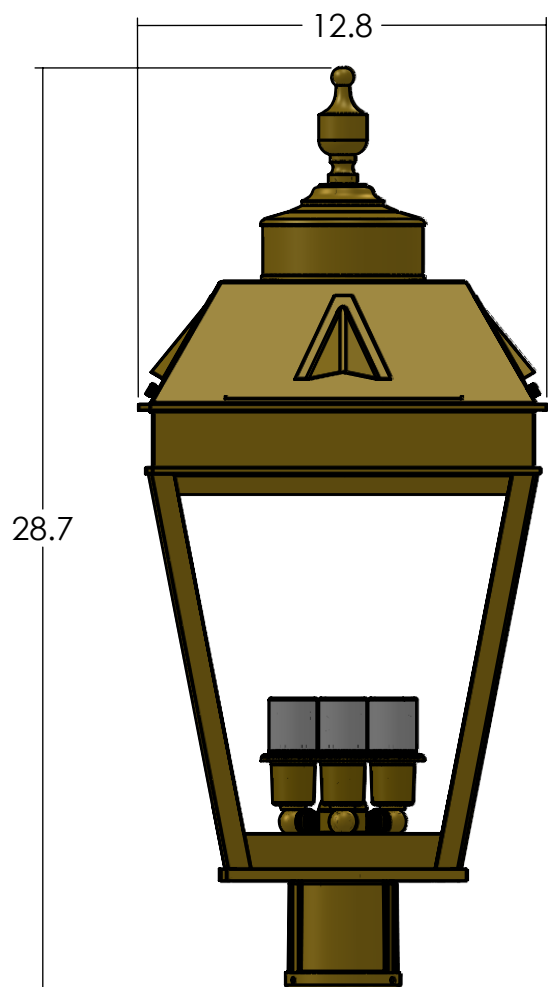

EX-5413-A22

Family: Georgian Lantern

Fixture: Post Light

Mount: Post and Pier

Max per Socket: 100 Watts

Sockets: 3-Medium Base screw in

Lantern Width: 13 inch

Durably constructed of solid brass in your choice of metal finish.