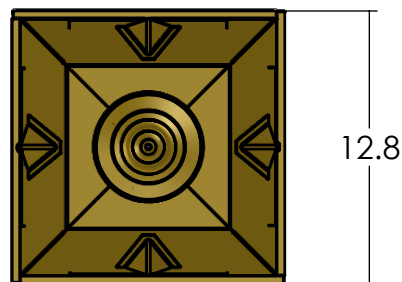

EX-5413-A22

Family: Georgian Lantern

Fixture: Post Light

Mount: Post and Pier

Max per Socket: 100 Watts

Sockets: 3-Medium Base screw in

Lantern Width: 13 inch

Durably constructed of solid brass in your choice of metal finish.