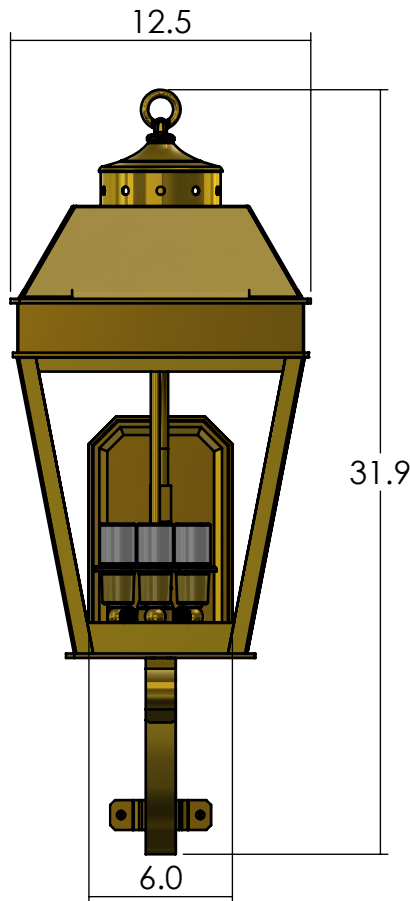

EX-5313-A12

Family: Provincial Lantern

Fixture: Curved Arm Wall Sconce Light

Max per Socket: 100 Watts

Sockets: 3-Medium Base screw in

Lantern Width: 13 inch

UL listed for exterior or interior location.