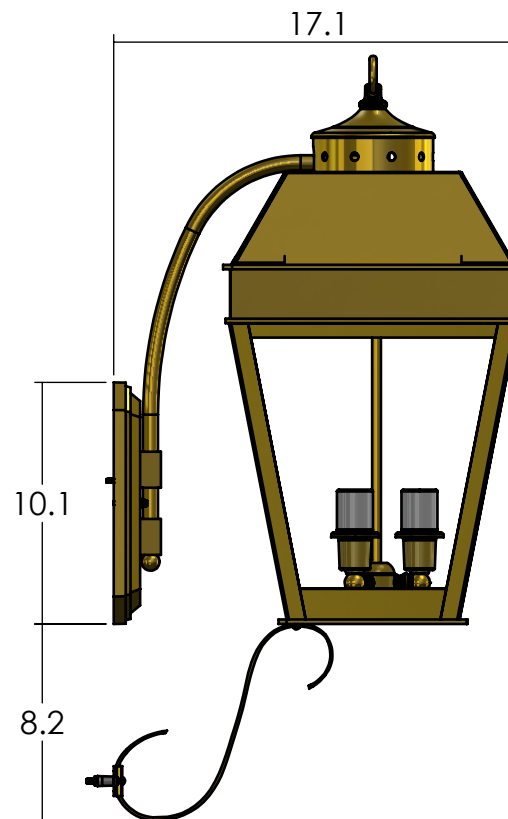

EX-5313-A12

Family: Provincial Lantern

Fixture: Curved Arm Wall Sconce Light

Max per Socket: 100 Watts

Sockets: 3-Medium Base screw in

Lantern Width: 13 inch

UL listed for exterior or interior location.