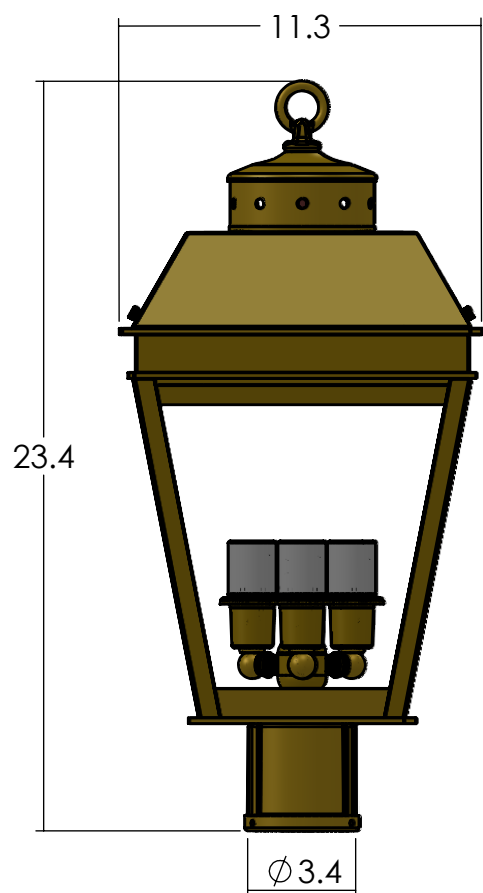

## EX-5311-A22

Family: Provincial Lantern

Fixture: Post Light

Mount: Post and Pier

Max per Socket: 100 Watts

Sockets: 3-Medium Base screw in

Lantern Width: 11 inch

Durably constructed of solid brass in your choice of metal finish.