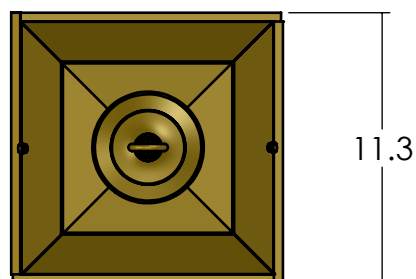

## EX-5311-A22

Family: Provincial Lantern

Fixture: Post Light

Mount: Post and Pier

Max per Socket: 100 Watts

Sockets: 3-Medium Base screw in

Lantern Width: 11 inch

Durably constructed of solid brass in your choice of metal finish.