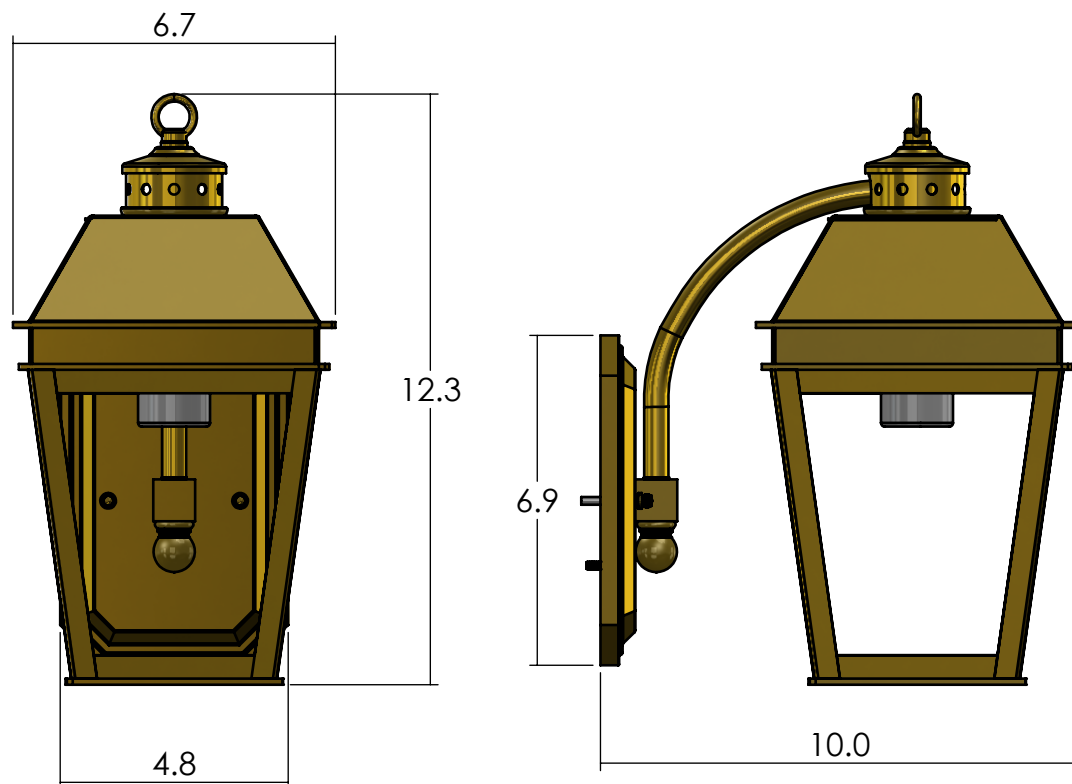

EX-5306-A12

Family: Provincial Lantern

Fixture: Exterior Wall Light

Mount: Wall

Max per Socket: 150 Watts

Sockets: 1-Medium Base screw in

Lantern Width: 6 inch

Durably constructed of solid brass in your choice of metal finish.

Made in USA by Brass Light Gallery.

UL listed for exterior or interior location.

Accepts incandescent, CFL, or LED light bulb types.