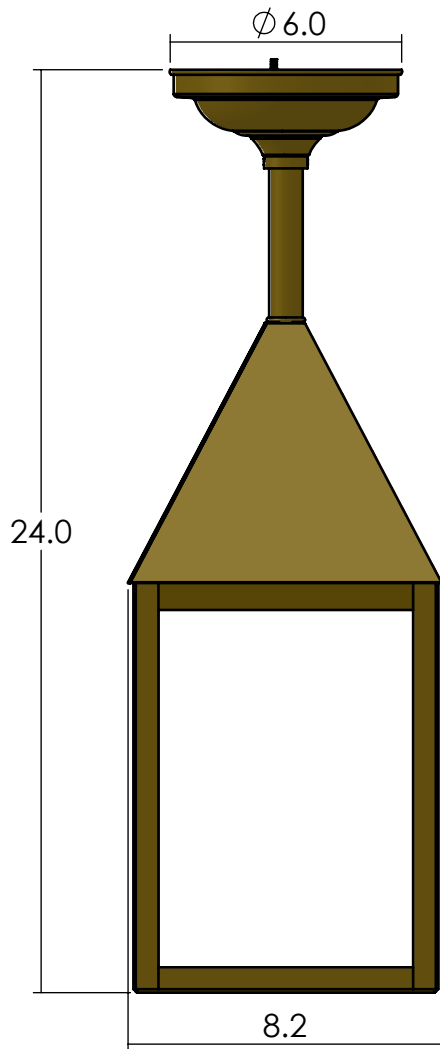

## EX-5108-A19

Family: Carriage Lantern

Fixture: Pendant Light

Mount: Ceiling

Max per Socket: 150 Watts

Sockets: 1-Medium Base screw in

Lantern Width: 8 inch

Overall Length: 24 inches