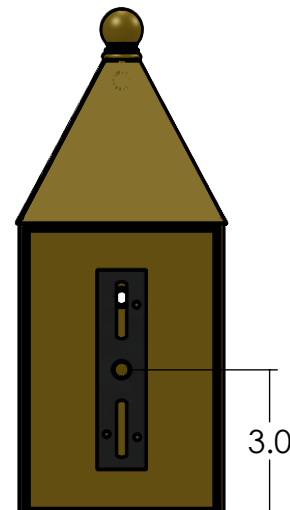

EX-5104-A15

Family: Carriage Lantern

Fixture: Exterior Wall Light

Mount: Wall

Max per Socket: 150 Watts

Sockets: 1-Medium Base screw in

Lantern Width: 4 inch

Durably constructed of solid brass in your choice of metal finish.

Made in USA by Brass Light Gallery.

UL listed for exterior or interior location.

Accepts incandescent, CFL, or LED light bulb types.