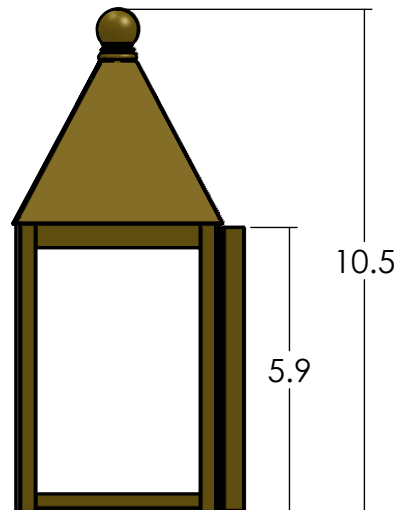

EX-5104-A15

Family: Carriage Lantern

Fixture: Exterior Wall Light

Mount: Wall

Max per Socket: 150 Watts

Sockets: 1-Medium Base screw in

Lantern Width: 4 inch

Durably constructed of solid brass in your choice of metal finish.