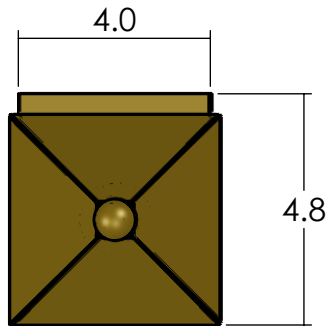

EX-5104-A15

Family: Carriage Lantern

Fixture: Exterior Wall Light

Mount: Wall

Max per Socket: 150 Watts

Sockets: 1-Medium Base screw in

Lantern Width: 4 inch

Durably constructed of solid brass in your choice of metal finish.