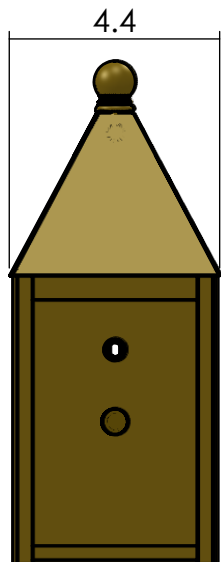

EX-5104-A15

Family: Carriage Lantern

Fixture: Exterior Wall Light

Mount: Wall

Max per Socket: 150 Watts

Sockets: 1-Medium Base screw in

Lantern Width: 4 inch

Durably constructed of solid brass in your choice of metal finish.