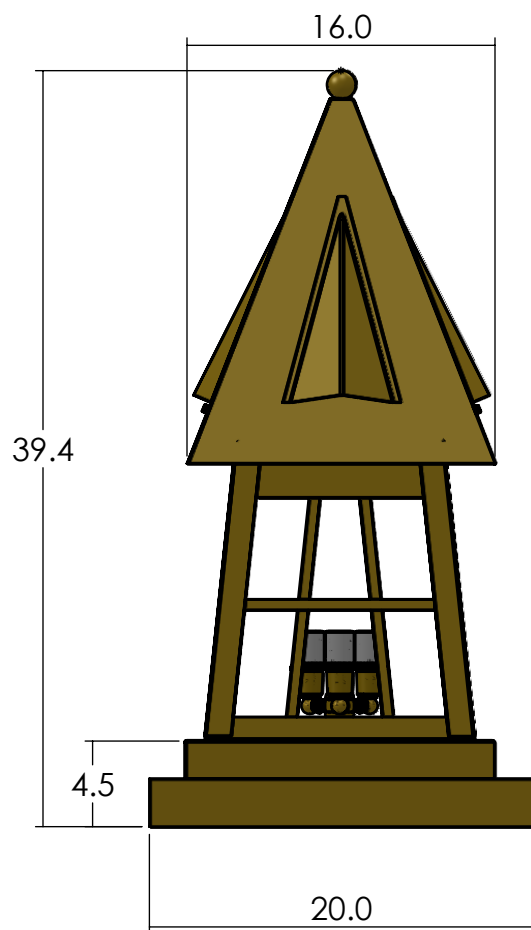

EX-5016-A23 with Double Sub-base

Family: European Country
Lantern

Fixture: Pier Light

Max per Socket: 100 Watts

Sockets: 3-Medium Base screw in

Lantern Width: 16 inch

Durably constructed of solid brass
in your choice of metal finish.