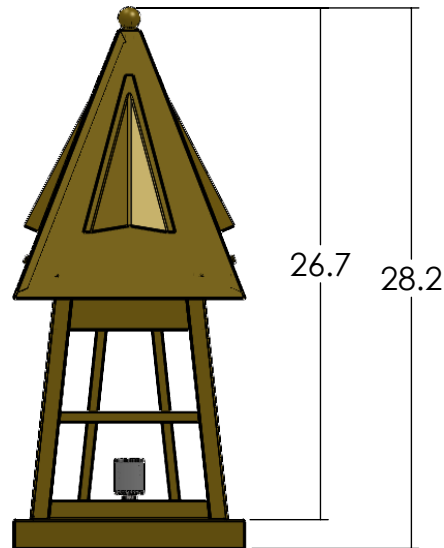

EX-5012-A23

Family: European Country
Lantern
Fixture: Pier Light
Max per Socket: 150 Watts
Sockets: 1-Medium Base screw
in
Lantern Width: 12 inch