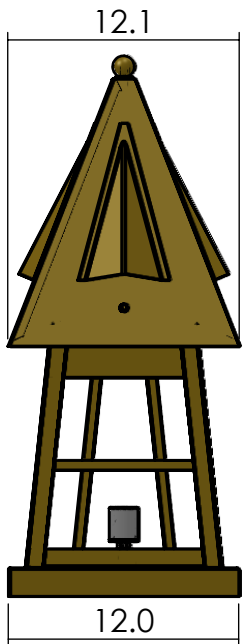

EX-5012-A23

Family: European Country
Lantern
Fixture: Pier Light
Max per Socket: 150 Watts
Sockets: 1-Medium Base screw
in
Lantern Width: 12 inch