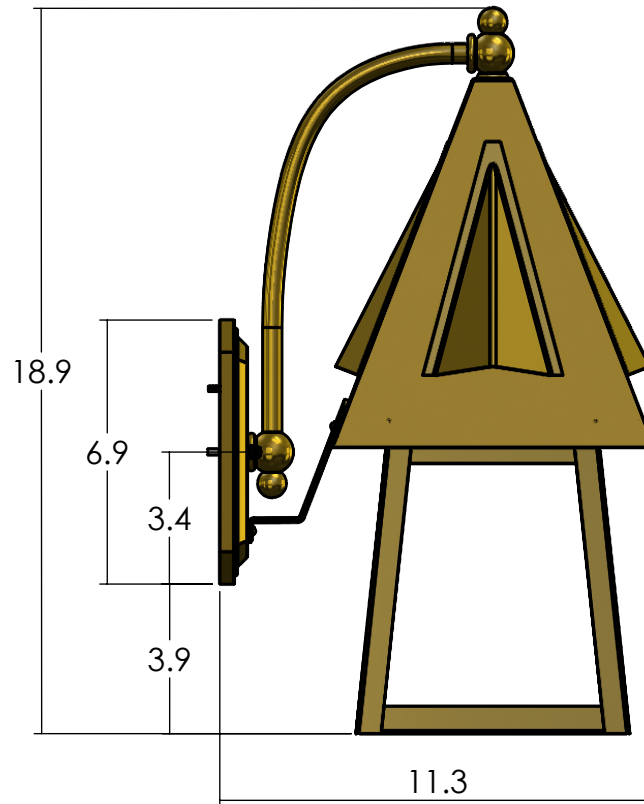

EX-5008-A12

Family: European Country

Fixture: Exterior Wall Light

Mount: Wall

Max per Socket: 150 Watts

Sockets: 1-Medium Base screw in

Lantern Width: 8 inch

Durably constructed of solid brass in your choice of metal finish.