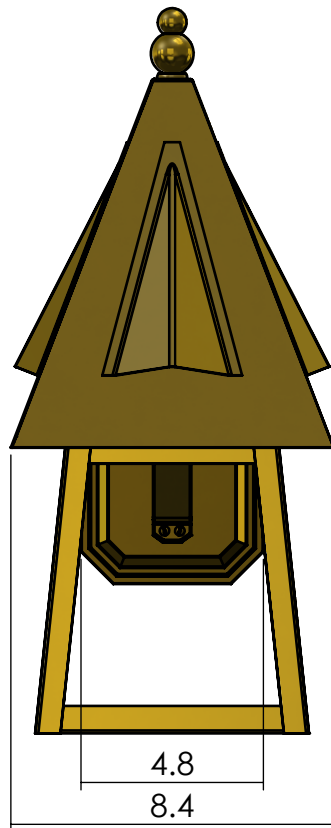

EX-5008-A12

Family: European Country

Fixture: Exterior Wall Light

Mount: Wall

Max per Socket: 150 Watts

Sockets: 1-Medium Base screw in

Lantern Width: 8 inch

Durably constructed of solid brass in your choice of metal finish.