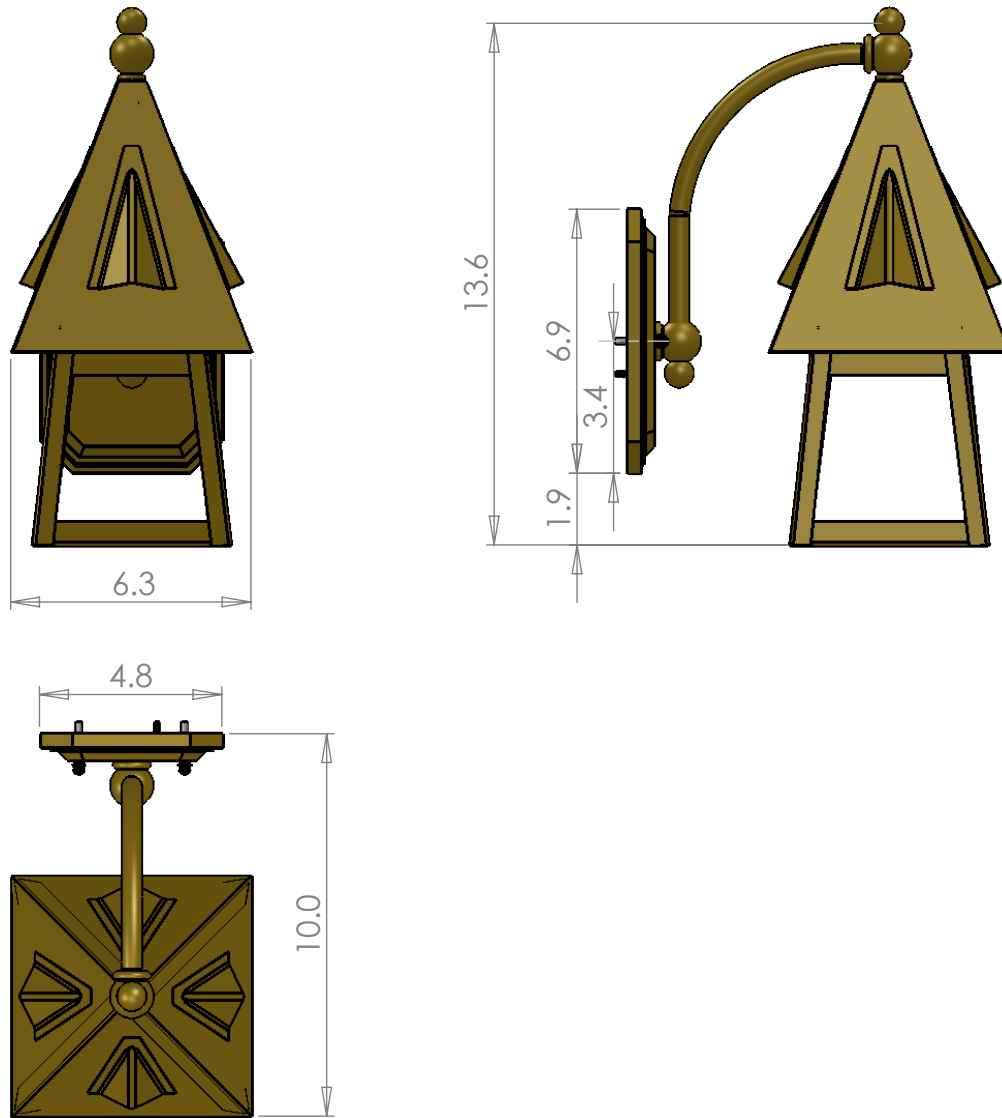

EX-5006-A12

Family:
European Country Lantern

Lantern Width:
6 inch

Specific Fixture:
Curved Arm Wall Sconce Light

Sockets:
1-Medium Base screw in

Max per Socket:
150 Watts

UL listed for exterior or interior
location