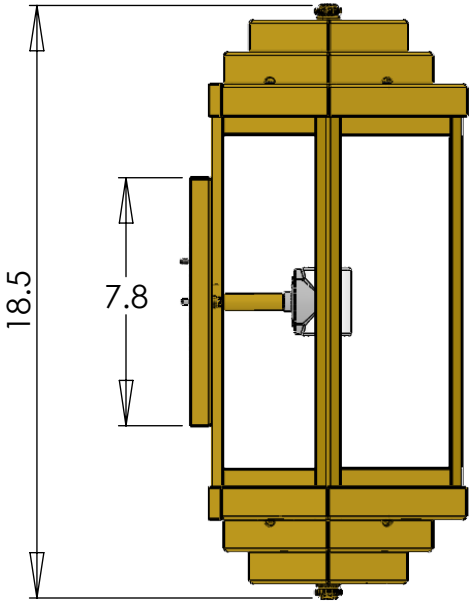

EX-4206-A15

Front View

Side View

Family: Montara Lantern

Mount: Wall

Max per Socket: 75 Watts

Sockets: 2-Medium Base

Durably constructed of solid brass in your choice of metal finish.