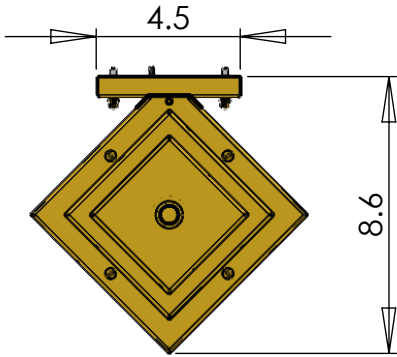

EX-4206-A15

Front View

Side View

Family: Montara Lantern

Mount: Wall

Max per Socket: 75 Watts

Sockets: 2-Medium Base

Durably constructed of solid brass in your choice of metal finish.