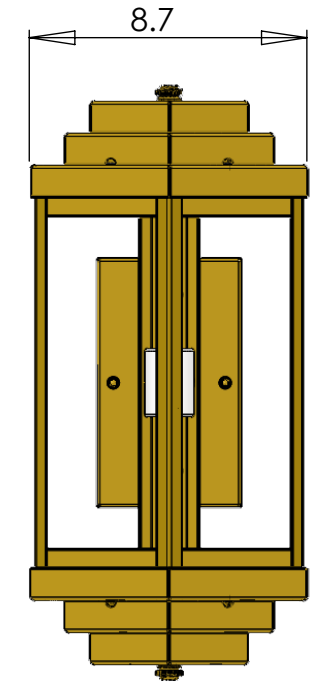

EX-4206-A15

Front View

Side View

Family: Montara Lantern

Mount: Wall

Max per Socket: 75 Watts

Sockets: 2-Medium Base

Durably constructed of solid brass in your choice of metal finish.