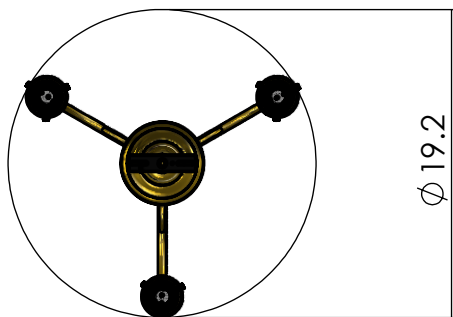

CN-462-A4-09M

Family: Provence

Fixture: Chandelier

Mount: Ceiling

Max per Socket: 150 Watts

Sockets: 3-Medium Base screw in

Overall Length: 36 inch

Durably constructed of solid brass in your choice of metal finish