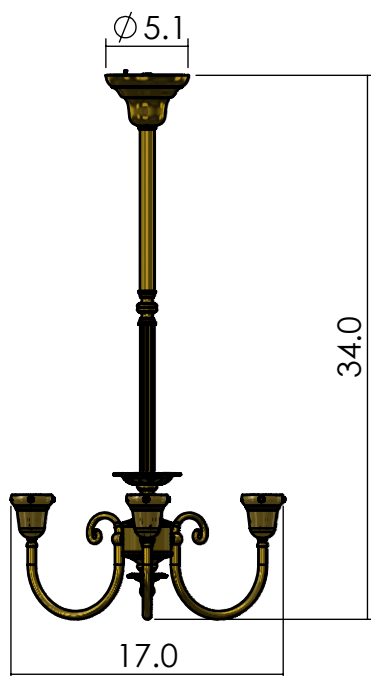

CN-462-A4-09M

Family: Provence

Fixture: Chandelier

Mount: Ceiling

Max per Socket: 150 Watts

Sockets: 3-Medium Base screw in

Overall Length: 36 inch

Durably constructed of solid brass in your choice of metal finish