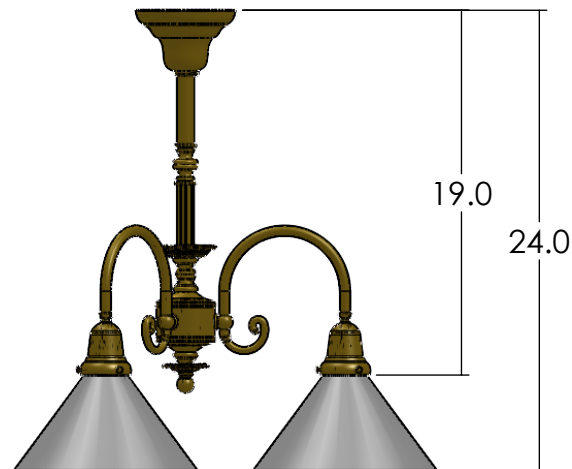

# CN-462-A4-03M

Family: Provence

Fixture: Chandelier

Mount: Ceiling

Max per Socket: 150 Watts

Sockets: 3-Medium Base screw in

Durably constructed of solid brass in your choice of metal finish.

Made in USA by Brass Light Gallery.

UL listed dry location.

Accepts incandescent, CFL, or LED light bulb types.