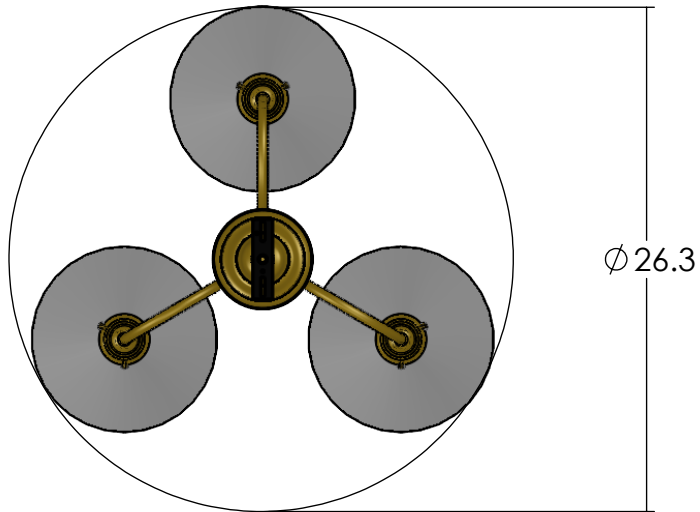

# CN-462-A4-03M

Family: Provence

Fixture: Chandelier

Mount: Ceiling

Max per Socket: 150 Watts

Sockets: 3-Medium Base screw in

Durably constructed of solid brass in your choice of metal finish.

Made in USA by Brass Light Gallery.

UL listed dry location.

Accepts incandescent, CFL, or LED light bulb types.