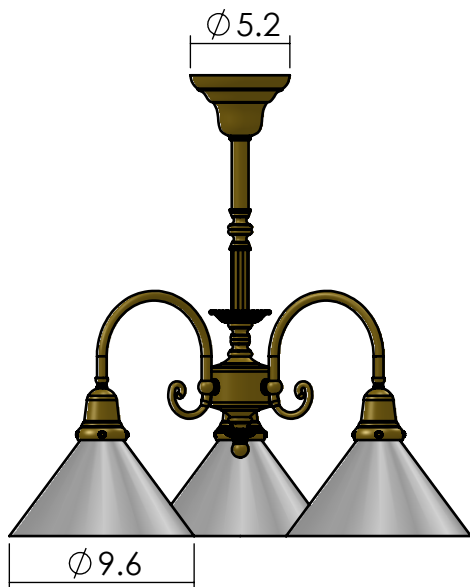

# CN-462-A4-03M

Family: Provence

Fixture: Chandelier

Mount: Ceiling

Max per Socket: 150 Watts

Sockets: 3-Medium Base screw in

Durably constructed of solid brass in your choice of metal finish.

Made in USA by Brass Light Gallery.