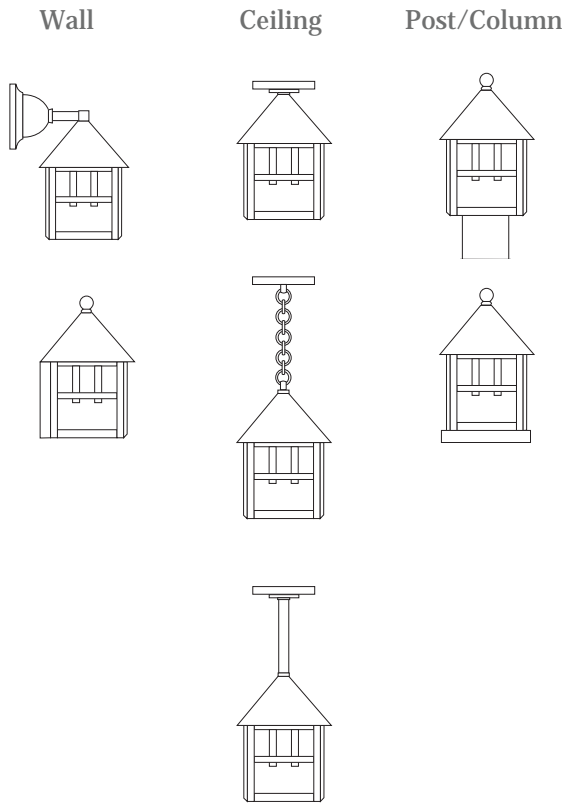

# BUNGALOW LANTERN

**New Classics**  
HANDMADE IN USA

## MOUNTS

The Bungalow Lantern, designed to meet the needs of homeowners across the country seeking an inspired exterior lighting choice.

UL listed - Exterior. Durable Solid Brass.  
Made in USA.

Need help? Contact us for expert design assistance with your order.