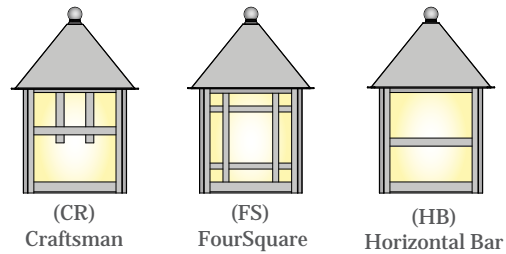

OVERLAYS

FINISHES

Architectural Bronze
Verdigris Patina
Antique Copper
Satin Antique Brass
Raw Copper
Black

GLASS

Gold White
White Opal
Sandblast Frost
Clear Seeded
Waterfall
Cream