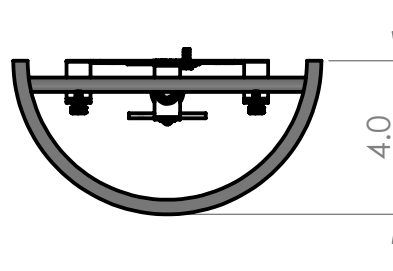

AL-3208-A

Family: Cilindro Alabaster

Fixture: Sconce

Mount: Wall

Max per Socket: 60 Watts

Sockets: 1-Candelabra Base screw in

Bowl Width: 8 inch

Durably constructed of real alabaster stone.

UL listed dry location.

Accepts incandescent, CFL, or LED light bulb types.