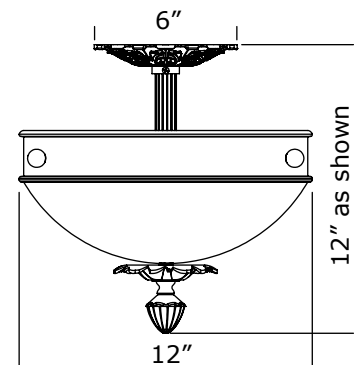

Specify overall length. Minimum overall length 9".

Angled ceiling version available, inquire.

UL listed dry location.

Durably constructed of solid brass and real alabaster stone.

Made in USA by Brass Light Gallery.