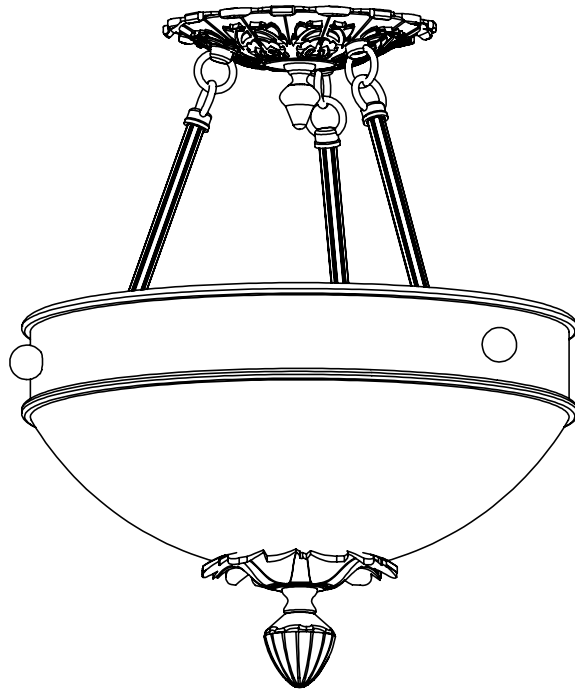

Specify overall length. Minimum overall length 9".

Angled ceiling version available, inquire.

UL listed dry location.

Durably constructed of solid brass and real alabaster stone.

Made in USA by Brass Light Gallery.

BRASS LIGHT GALLERY
• MILWAUKEE •

© 2011, Brass Light Gallery®

TUSCANY ALABASTER PENDANT

12" DIAM, ORNATE MULTI-STEM

brasslightgallery.com 800-243-9595 sales@brasslight.com

Tuscany Alabaster v1.4 page 6

**NEW
CLASSICS™**
Handmade in USA

Specify overall length. Minimum overall length 9".

UL listed dry location.

Durably constructed of solid brass and real alabaster stone.

Made in USA by Brass Light Gallery.

TUSCANY ALABASTER PENDANT

16" DIAM, MULTI-STEM