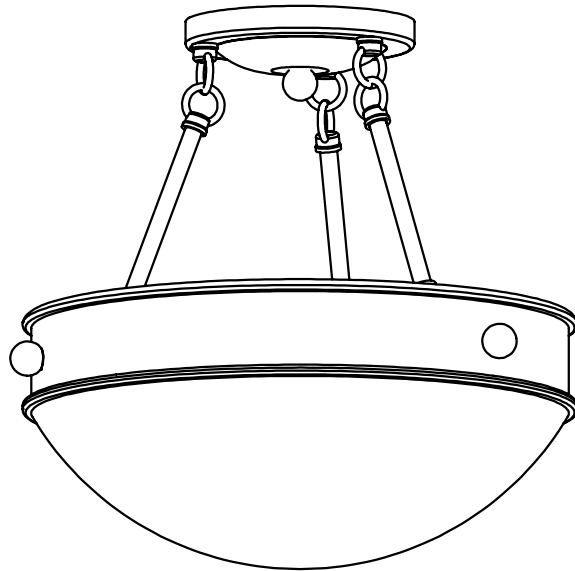

TUSCANY ALABASTER PENDANT

12" DIAM, MULTI-STEM

brasslightgallery.com 800-243-9595 sales@brasslight.com

Tuscany Alabaster v1.4 page 3

**NEW
CLASSICS™**
Handmade in USA

FINISHES

Antique Copper	Distressed Brass
Antique Nickel	Polished Brass
Architectural Bronze	Polished Nickel
Architectural Iron	Satin Ant. Brass
Black	Unlacq. Pol. Brass
Brushed Brass	Verdigris Patina
Brushed Nickel	Vintage Nickel

AL-2012-AA

Candelabra base screw-in sockets (3) each accept 40 W max incandescent, compact fluorescent, or LED.

GU24 base bi-pin socket available. 277V 4 pin socket alternative, inquire.

Center mount to junction box.

Specify overall length. Minimum overall length 9".

UL listed dry location.

Durably constructed of solid brass and real alabaster stone.

Made in USA by Brass Light Gallery.