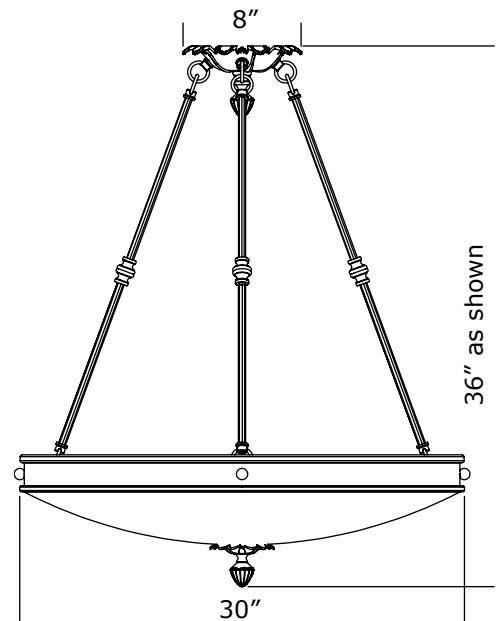

Specify overall length. Minimum overall length 12".

UL listed dry location.

Durably constructed of solid brass and real alabaster stone.

Made in USA by Brass Light Gallery.

TUSCANY

ALABASTER BOWL FAMILY

Version History