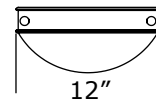

Ornate Multi-Stem

Ornate Single-Stem

Chain

Cable mount
versions also
available.

Matching alabaster sconces also [online](#).

SIZES

12"

16"