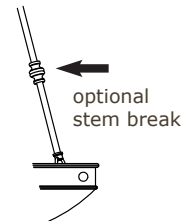

FINISHES

Antique Copper	Distressed Brass
Antique Nickel	Polished Brass
Architectural Bronze	Polished Nickel
Architectural Iron	Satin Ant. Brass
Black	Unlacq. Pol. Brass
Brushed Brass	Verdigris Patina
Brushed Nickel	Vintage Nickel