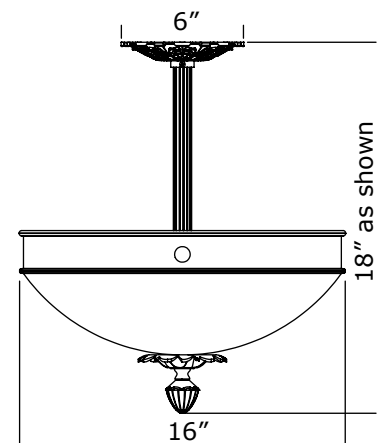

Specify overall length. Minimum overall length 10".

Angled ceiling version available, inquire.

UL listed dry location.

Durably constructed of solid brass and real alabaster stone.

Made in USA by Brass Light Gallery.