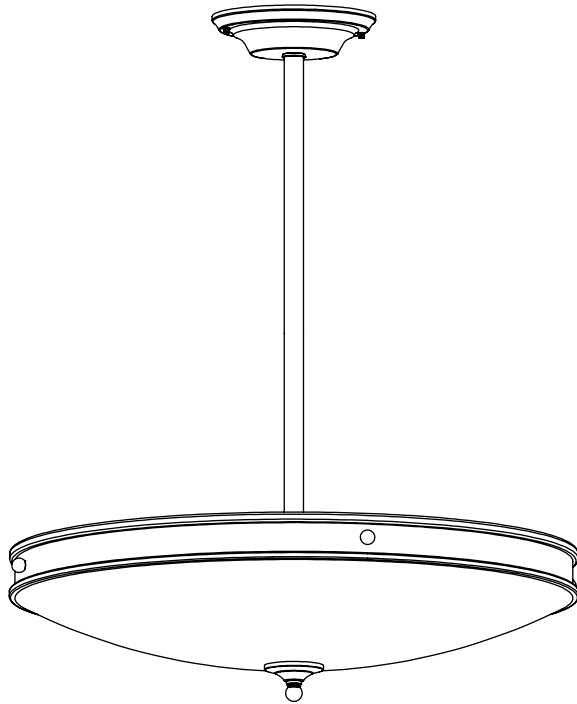

TUSCANY ALABASTER PENDANT

30" DIAM, SINGLE-STEM

brasslightgallery.com 800-243-9595 sales@brasslight.com

Tuscany Alabaster v1.4 page 21