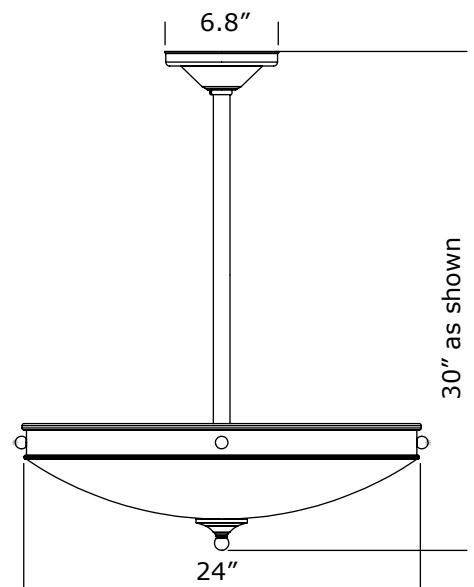

Specify overall length. Minimum overall length 12".

UL listed dry location.

Durably constructed of solid brass and real alabaster stone.

Made in USA by Brass Light Gallery.

BRASS LIGHT GALLERY
• MILWAUKEE •

Specify overall length. Minimum overall length 12".

Angled ceiling version available, inquire.

UL listed dry location.

Durably constructed of solid brass and real alabaster stone.

Made in USA by Brass Light Gallery.