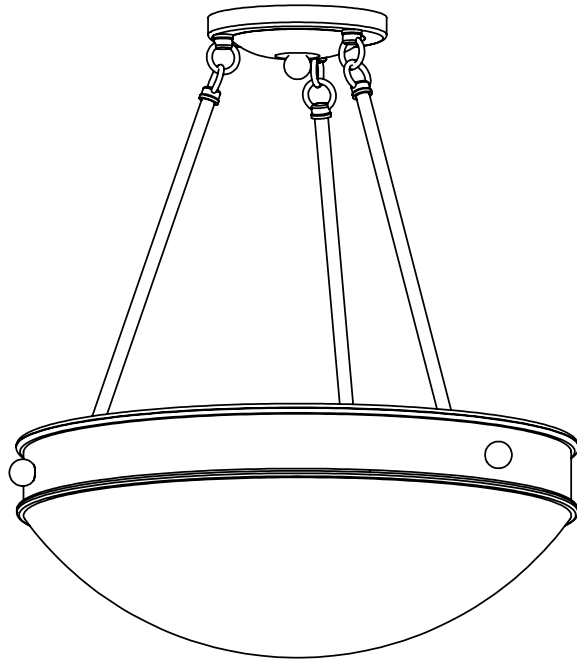

TUSCANY ALABASTER PENDANT

16" DIAM, MULTI-STEM

brasslightgallery.com 800-243-9595 sales@brasslight.com

Tuscany Alabaster v1.4 page 7