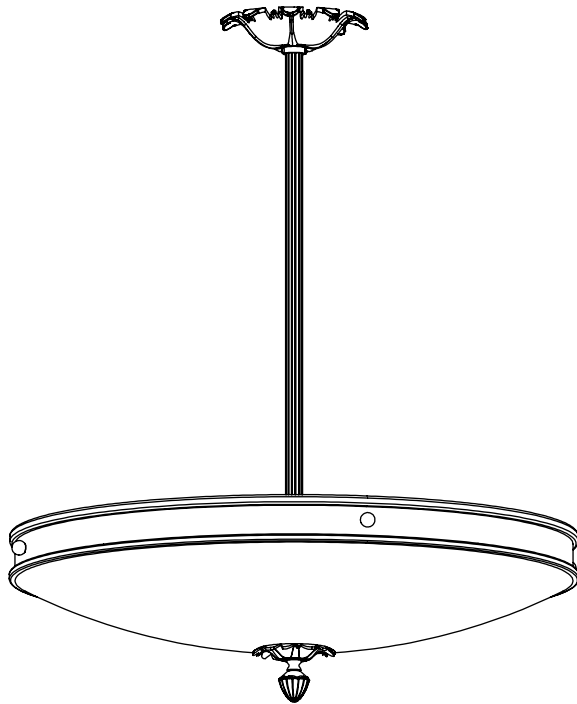

Specify overall length. Minimum overall length 12".

Angled ceiling version available, inquire.

UL listed dry location.

Durably constructed of solid brass and real alabaster stone.

Made in USA by Brass Light Gallery.

BRASS LIGHT GALLERY
• MILWAUKEE •

© 2011, Brass Light Gallery®

TUSCANY ALABASTER PENDANT

30" DIAM, ORNATE SINGLE-STEM

brasslightgallery.com 800-243-9595 sales@brasslight.com

Tuscany Alabaster v1.4 page 22

**NEW
CLASSICS™**
Handmade in USA