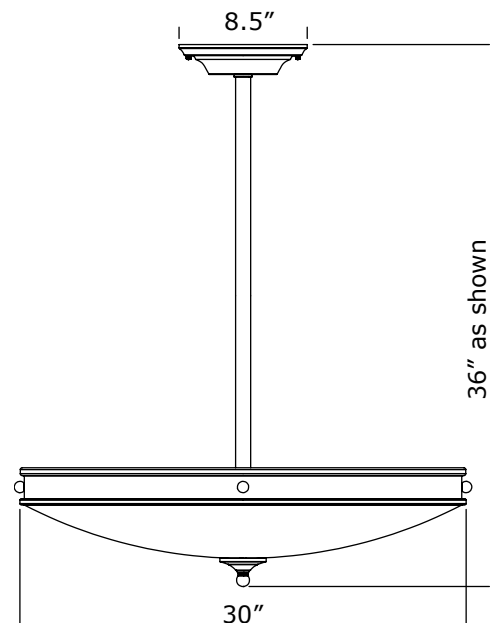

Specify overall length. Minimum overall length 12".

UL listed dry location.

Durably constructed of solid brass and real alabaster stone.

Made in USA by Brass Light Gallery.

BRASS LIGHT GALLERY
• MILWAUKEE •

Specify overall length. Minimum overall length 12".

Angled ceiling version available, inquire.

UL listed dry location.

Durably constructed of solid brass and real alabaster stone.

Made in USA by Brass Light Gallery.