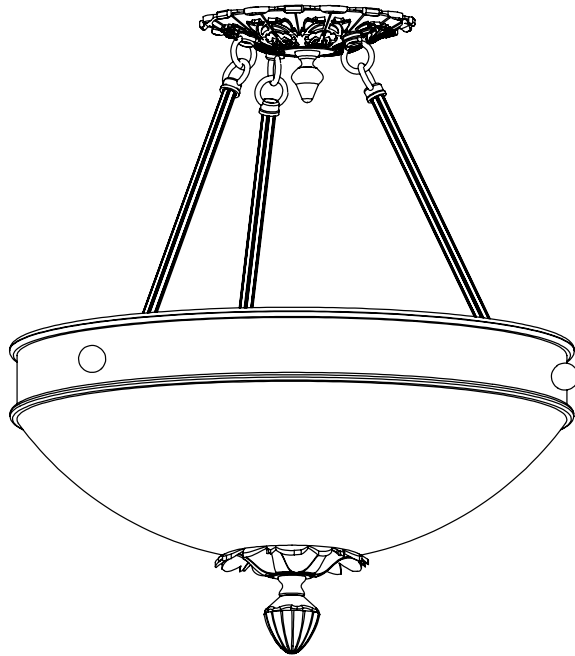

Specify overall length. Minimum overall length 10".

Angled ceiling version available, inquire.

UL listed dry location.

Durably constructed of solid brass and real alabaster stone.

Made in USA by Brass Light Gallery.

BRASS LIGHT GALLERY
• MILWAUKEE •

© 2011, Brass Light Gallery®

TUSCANY ALABASTER PENDANT

16" DIAM, ORNATE MULTI-STEM

brasslightgallery.com 800-243-9595 sales@brasslight.com

Tuscany Alabaster v1.4 page 10

NEW CLASSICS™
Handmade in USA