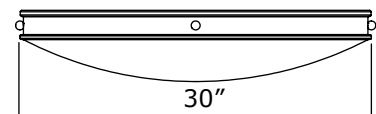

Ornate Multi-Stem

Ornate Single-Stem

Chain

Cable mount
versions also
available.

Matching alabaster sconces also [online](#).

SIZES

12"

16"

19"

24"

30"

NEW
CLASSICS™

Handmade in USA

UL listed. Durable constructed from solid brass and real alabaster stone. Made in USA by Brass Light Gallery.

See our new classics [online](#) for more info.

BRASS LIGHT GALLERY
• MILWAUKEE •