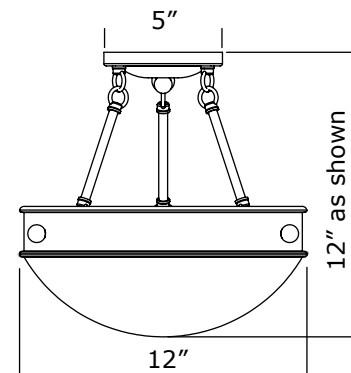

Specify overall length. Minimum overall length 9".

UL listed dry location.

Durably constructed of solid brass and real alabaster stone.

Made in USA by Brass Light Gallery.

BRASS LIGHT GALLERY
• MILWAUKEE •