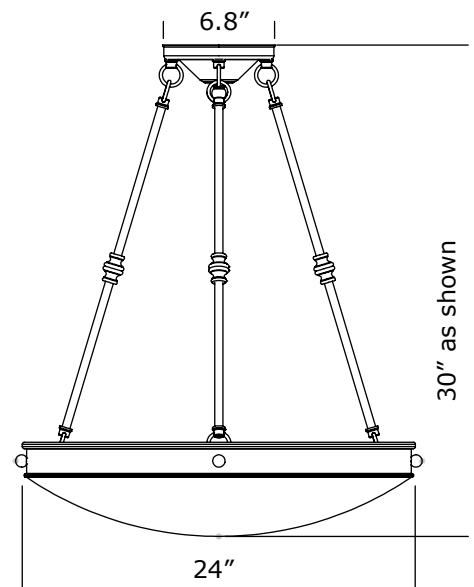

Specify overall length. Minimum overall length 10".

UL listed dry location.

Durably constructed of solid brass and real alabaster stone.

Made in USA by Brass Light Gallery.

TUSCANY ALABASTER PENDANT

16" DIAM, SINGLE-STEM

Specify overall length. Minimum overall length 12".

UL listed dry location.

Durably constructed of solid brass and real alabaster stone.

Made in USA by Brass Light Gallery.

BRASS LIGHT GALLERY
• MILWAUKEE •