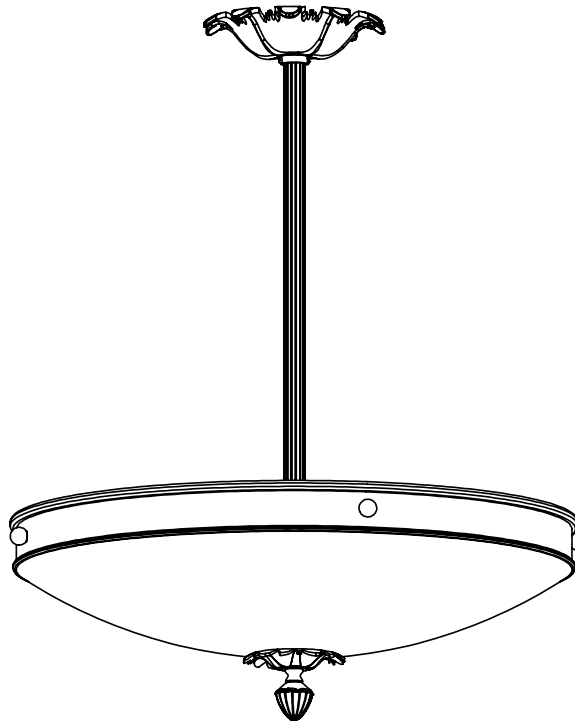

Specify overall length. Minimum overall length 12".

Angled ceiling version available, inquire.

UL listed dry location.

Durably constructed of solid brass and real alabaster stone.

Made in USA by Brass Light Gallery.

BRASS LIGHT GALLERY
• MILWAUKEE •

© 2011, Brass Light Gallery®

TUSCANY ALABASTER PENDANT

24" DIAM, ORNATE SINGLE-STEM

brasslightgallery.com 800-243-9595 sales@brasslight.com

Tuscany Alabaster v1.4 page 18

NEW CLASSICS™
Handmade in USA