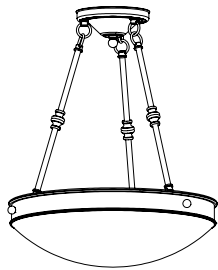

TUSCANY

ALABASTER BOWL FAMILY

See our new classics [online](#) for more info.

MOUNTS

Multi-Stem