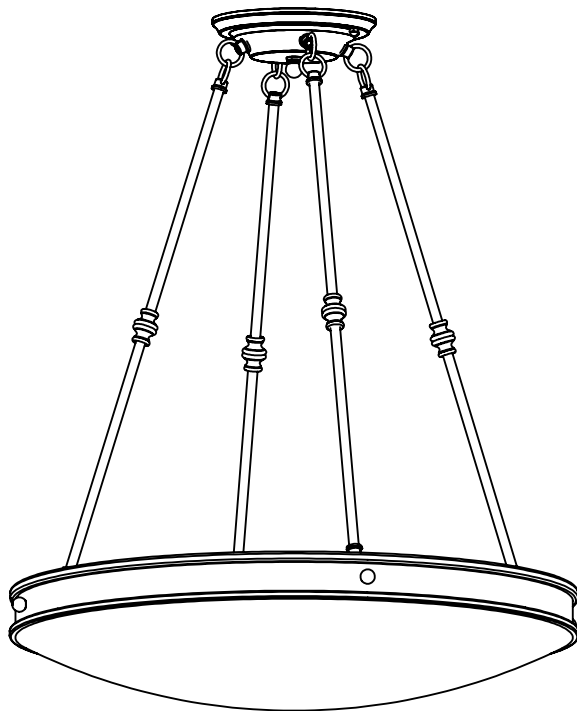

Specify overall length. Minimum overall length 12".

UL listed dry location.

Durably constructed of solid brass and real alabaster stone.

Made in USA by Brass Light Gallery.

BRASS LIGHT GALLERY
• MILWAUKEE •

© 2011, Brass Light Gallery®

TUSCANY ALABASTER PENDANT

30" DIAM, MULTI-STEM

brasslightgallery.com 800-243-9595 sales@brasslight.com

Tuscany Alabaster v1.4 page 20

NEW CLASSICS™
Handmade in USA

FINISHES

Antique Copper	Distressed Brass
Antique Nickel	Polished Brass
Architectural Bronze	Polished Nickel
Architectural Iron	Satin Ant. Brass
Black	Unlacq. Pol. Brass
Brushed Brass	Verdigris Patina
Brushed Nickel	Vintage Nickel