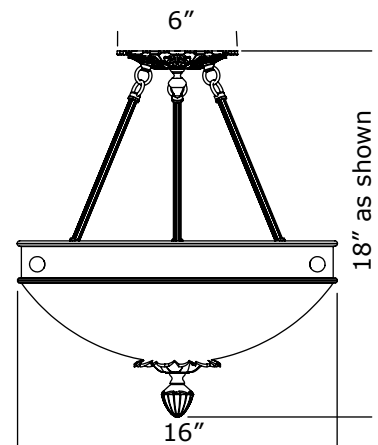

Specify overall length. Minimum overall length 9".

UL listed dry location.

Durably constructed of solid brass and real alabaster stone.

Made in USA by Brass Light Gallery.

BRASS LIGHT GALLERY
• MILWAUKEE •

Specify overall length. Minimum overall length 10".

UL listed dry location.

Durably constructed of solid brass and real alabaster stone.

Made in USA by Brass Light Gallery.

TUSCANY ALABASTER PENDANT

19" DIAM, MULTI-STEM