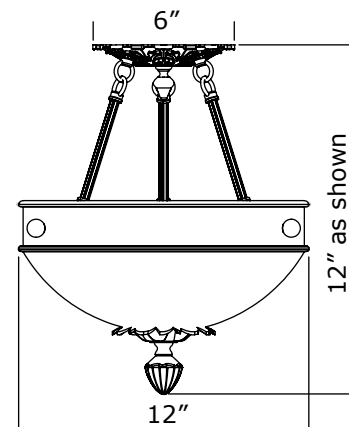

Specify overall length. Minimum overall length 9".

UL listed dry location.

Durably constructed of solid brass and real alabaster stone.

Made in USA by Brass Light Gallery.

TUSCANY ALABASTER PENDANT

16" DIAM, MULTI-STEM