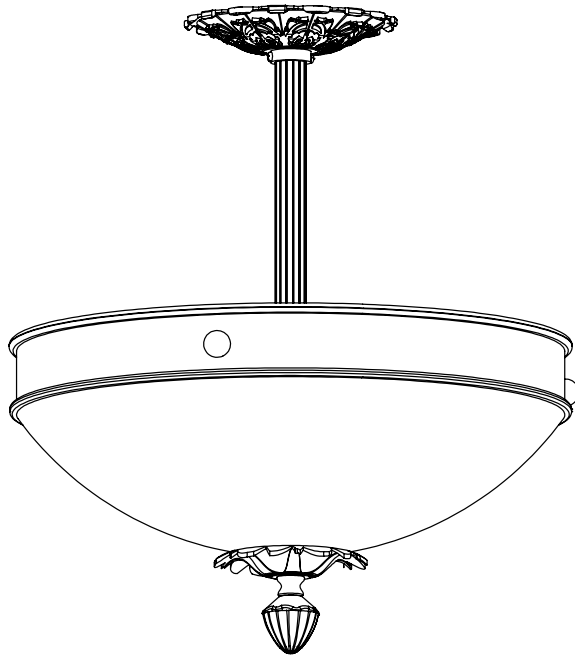

TUSCANY ALABASTER PENDANT

16" DIAM, ORNATE SINGLE-STEM

brasslightgallery.com 800-243-9595 sales@brasslight.com

Tuscany Alabaster v1.4 page 9