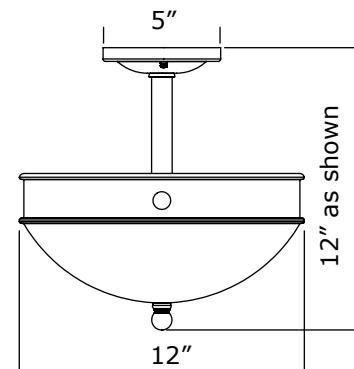

Specify overall length. Minimum overall length 9".

UL listed dry location.

Durably constructed of solid brass and real alabaster stone.

Made in USA by Brass Light Gallery.

BRASS LIGHT GALLERY
• MILWAUKEE •

Specify overall length. Minimum overall length 9".

Angled ceiling version available, inquire.

UL listed dry location.

Durably constructed of solid brass and real alabaster stone.

Made in USA by Brass Light Gallery.