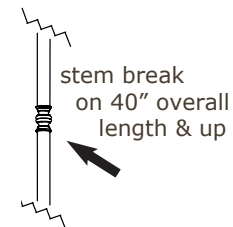

FINISHES

Antique Copper	Distressed Brass
Antique Nickel	Polished Brass
Architectural Bronze	Polished Nickel
Architectural Iron	Satin Ant. Brass
Black	Unlacq. Pol. Brass
Brushed Brass	Verdigris Patina
Brushed Nickel	Vintage Nickel

AL-2016-AD

Medium base screw-in sockets (2) each accept 75 W max incandescent, compact fluorescent, or LED.

GU24 base bi-pin socket available. 277V 4 pin socket alternative, inquire.

Center mount to junction box.

Specify overall length. Minimum overall length 10".

Angled ceiling version available, inquire.

UL listed dry location.

Durably constructed of solid brass and real alabaster stone.

Made in USA by Brass Light Gallery.