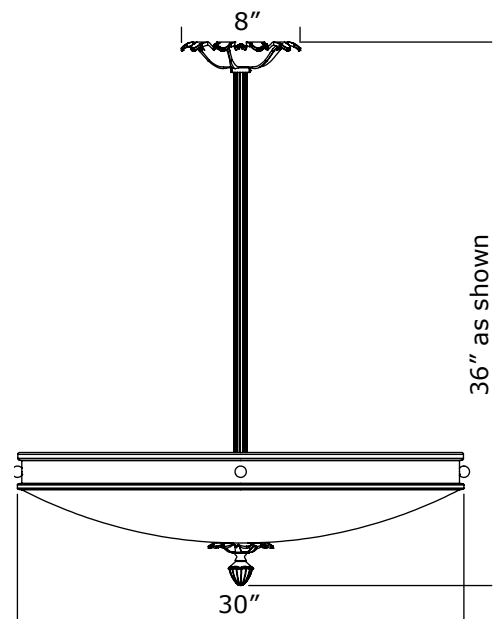

Specify overall length. Minimum overall length 12".

Angled ceiling version available, inquire.

UL listed dry location.

Durably constructed of solid brass and real alabaster stone.

Made in USA by Brass Light Gallery.