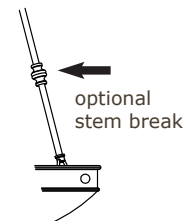

FINISHES

Antique Copper	Distressed Brass
Antique Nickel	Polished Brass
Architectural Bronze	Polished Nickel
Architectural Iron	Satin Ant. Brass
Black	Unlacq. Pol. Brass
Brushed Brass	Verdigris Patina
Brushed Nickel	Vintage Nickel