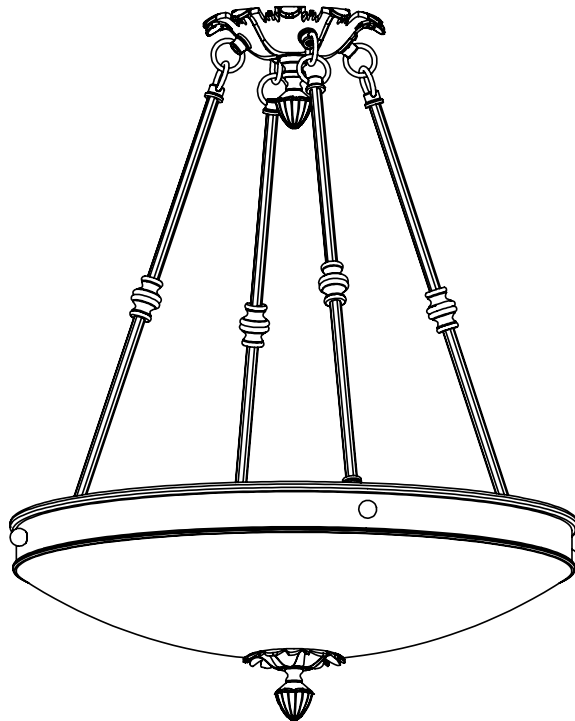

Specify overall length. Minimum overall length 12".

Angled ceiling version available, inquire.

UL listed dry location.

Durably constructed of solid brass and real alabaster stone.

Made in USA by Brass Light Gallery.

BRASS LIGHT GALLERY
• MILWAUKEE •

© 2011, Brass Light Gallery®

TUSCANY ALABASTER PENDANT

24" DIAM, ORNATE MULTI-STEM

brasslightgallery.com 800-243-9595 sales@brasslight.com

Tuscany Alabaster v1.4 page 19

NEW CLASSICS™
Handmade in USA