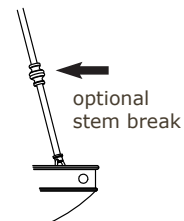

FINISHES

Antique Copper	Distressed Brass
Antique Nickel	Polished Brass
Architectural Bronze	Polished Nickel
Architectural Iron	Satin Ant. Brass
Black	Unlacq. Pol. Brass
Brushed Brass	Verdigris Patina
Brushed Nickel	Vintage Nickel