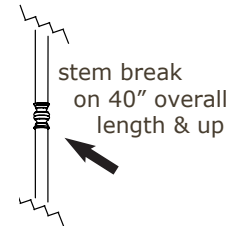

FINISHES

Antique Copper	Distressed Brass
Antique Nickel	Polished Brass
Architectural Bronze	Polished Nickel
Architectural Iron	Satin Ant. Brass
Black	Unlacq. Pol. Brass
Brushed Brass	Verdigris Patina
Brushed Nickel	Vintage Nickel