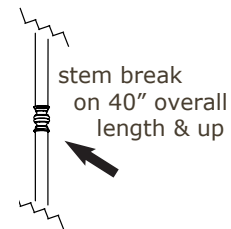

FINISHES

Antique Copper	Distressed Brass
Antique Nickel	Polished Brass
Architectural Bronze	Polished Nickel
Architectural Iron	Satin Ant. Brass
Black	Unlacq. Pol. Brass
Brushed Brass	Verdigris Patina
Brushed Nickel	Vintage Nickel