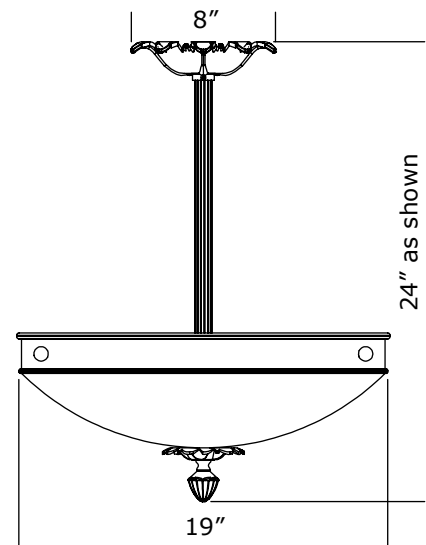

Specify overall length. Minimum overall length 12".

Angled ceiling version available, inquire.

UL listed dry location.

Durably constructed of solid brass and real alabaster stone.

Made in USA by Brass Light Gallery.