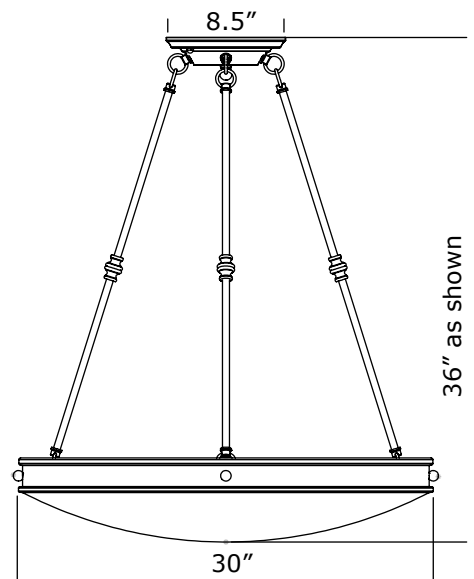

Specify overall length. Minimum overall length 12".

UL listed dry location.

Durably constructed of solid brass and real alabaster stone.

Made in USA by Brass Light Gallery.

BRASS LIGHT GALLERY
• MILWAUKEE •