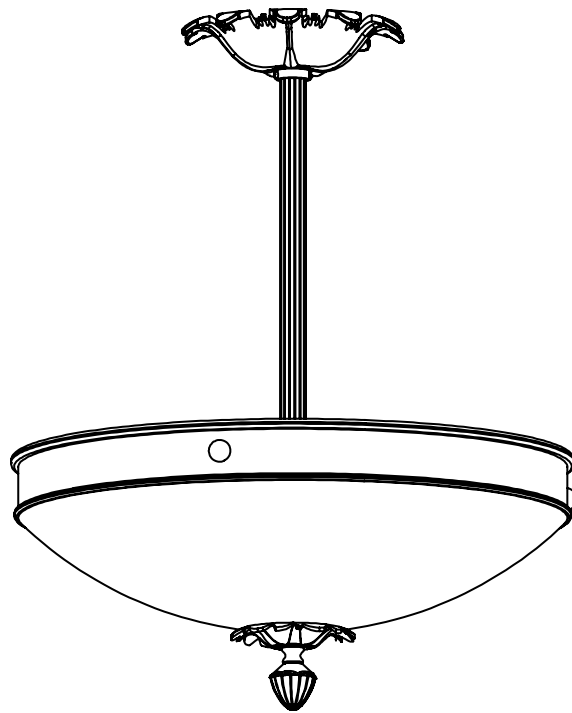

Specify overall length. Minimum overall length 12".

Angled ceiling version available, inquire.

UL listed dry location.

Durably constructed of solid brass and real alabaster stone.

Made in USA by Brass Light Gallery.

BRASS LIGHT GALLERY
• MILWAUKEE •

© 2011, Brass Light Gallery®

TUSCANY ALABASTER PENDANT

19" DIAM, ORNATE SINGLE-STEM

brasslightgallery.com 800-243-9595 sales@brasslight.com

Tuscany Alabaster v1.4 page 13

NEW CLASSICS™
Handmade in USA