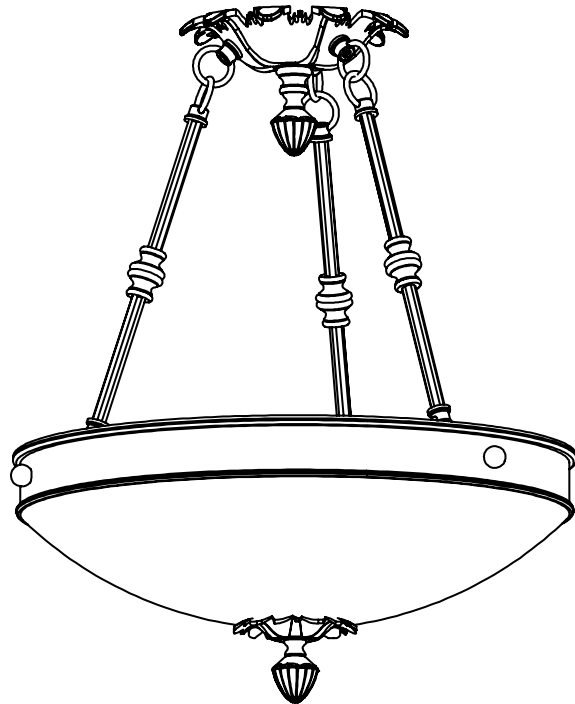

Specify overall length. Minimum overall length 12".

Angled ceiling version available, inquire.

UL listed dry location.

Durably constructed of solid brass and real alabaster stone.

Made in USA by Brass Light Gallery.

BRASS LIGHT GALLERY
• MILWAUKEE •

© 2011, Brass Light Gallery®

TUSCANY ALABASTER PENDANT

19" DIAM, ORNATE MULTI-STEM

brasslightgallery.com 800-243-9595 sales@brasslight.com

Tuscany Alabaster v1.4 page 14

**NEW
CLASSICS™**
Handmade in USA