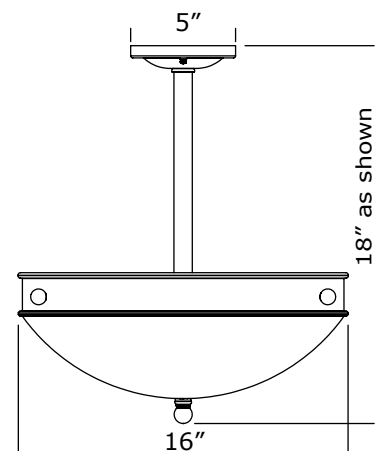

Specify overall length. Minimum overall length 10".

Angled ceiling version available, inquire.

UL listed dry location.

Durably constructed of solid brass and real alabaster stone.

Made in USA by Brass Light Gallery.