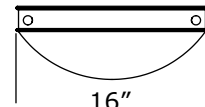

Ornate Multi-Stem

Ornate Single-Stem

Chain

Cable mount
versions also
available.

Matching alabaster sconces also [online](#).

SIZES

12"

16"