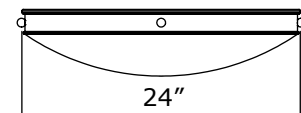

Ornate Multi-Stem

Ornate Single-Stem

Chain

Cable mount
versions also
available.

Matching alabaster sconces also [online](#).

SIZES

12"

16"

19"

24"

30"

NEW
CLASSICS™

Handmade in USA

UL listed. Durable constructed from solid brass and real alabaster stone. Made in USA by Brass Light Gallery.

See our new classics [online](#) for more info.

BRASS LIGHT GALLERY
• MILWAUKEE •