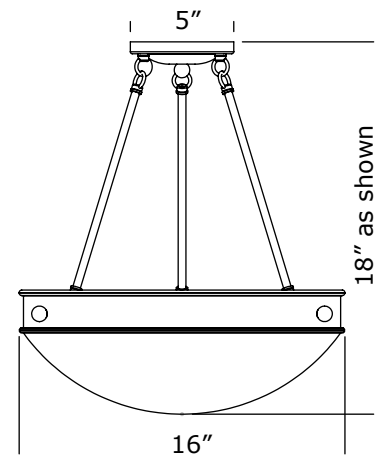

Specify overall length. Minimum overall length 10".

UL listed dry location.

Durably constructed of solid brass and real alabaster stone.

Made in USA by Brass Light Gallery.

TUSCANY ALABASTER PENDANT

16" DIAM, SINGLE-STEM