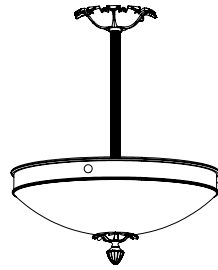

Ornate Multi-Stem

Ornate Single-Stem

Chain

Cable mount
versions also
available.

Matching alabaster sconces also [online](#).

SIZES

12"

16"