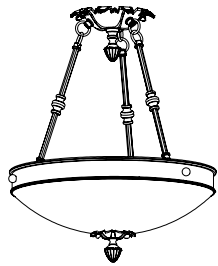

Ornate Multi-Stem

Ornate Single-Stem

Chain

Cable mount
versions also
available.

Matching alabaster sconces also [online](#).

SIZES

12"

16"