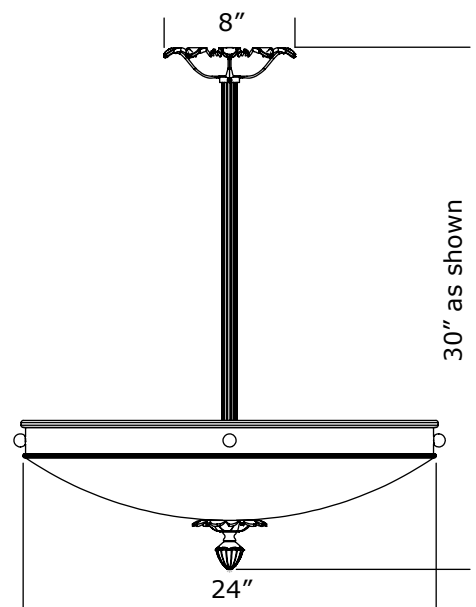

Specify overall length. Minimum overall length 12".

Angled ceiling version available, inquire.

UL listed dry location.

Durably constructed of solid brass and real alabaster stone.

Made in USA by Brass Light Gallery.