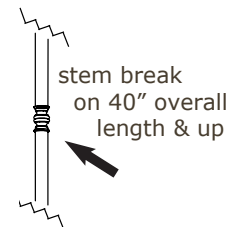

FINISHES

Antique Copper	Distressed Brass
Antique Nickel	Polished Brass
Architectural Bronze	Polished Nickel
Architectural Iron	Satin Ant. Brass
Black	Unlacq. Pol. Brass
Brushed Brass	Verdigris Patina
Brushed Nickel	Vintage Nickel