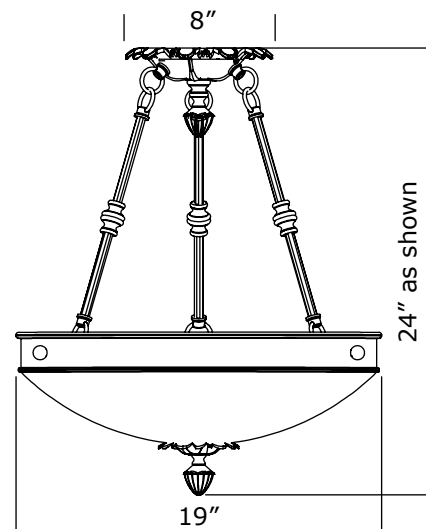

Specify overall length. Minimum overall length 9".

UL listed dry location.

Durably constructed of solid brass and real alabaster stone.

Made in USA by Brass Light Gallery.

TUSCANY ALABASTER PENDANT

16" DIAM, MULTI-STEM

Specify overall length. Minimum overall length 12".

UL listed dry location.

Durably constructed of solid brass and real alabaster stone.

Made in USA by Brass Light Gallery.

BRASS LIGHT GALLERY
• MILWAUKEE •