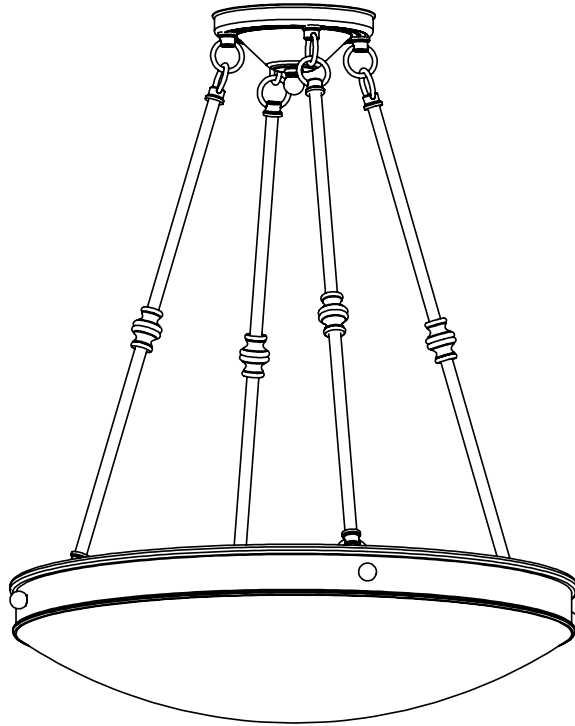

TUSCANY ALABASTER PENDANT

24" DIAM, MULTI-STEM

brasslightgallery.com 800-243-9595 sales@brasslight.com

Tuscany Alabaster v1.4 page 16

NEW CLASSICS™
Handmade in USA

FINISHES

Antique Copper	Distressed Brass
Antique Nickel	Polished Brass
Architectural Bronze	Polished Nickel
Architectural Iron	Satin Ant. Brass
Black	Unlacq. Pol. Brass
Brushed Brass	Verdigris Patina
Brushed Nickel	Vintage Nickel

AL-2024-AA

Medium base screw-in sockets (4) each accept 100 W max incandescent, compact fluorescent, or LED.

GU24 base bi-pin socket available. 277V 4 pin socket alternative, inquire.

Center mount to junction box.

Specify overall length. Minimum overall length 12".

UL listed dry location.

Durably constructed of solid brass and real alabaster stone.

Made in USA by Brass Light Gallery.