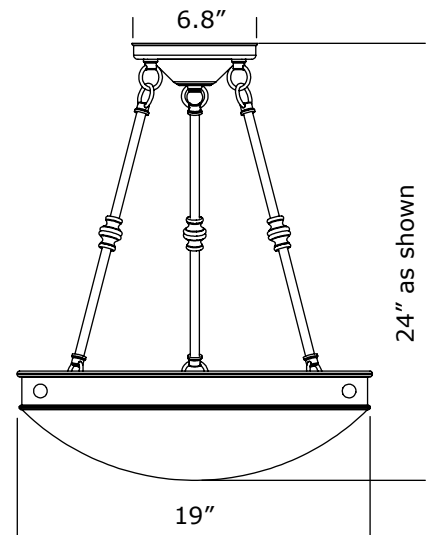

Specify overall length. Minimum overall length 9".

UL listed dry location.

Durably constructed of solid brass and real alabaster stone.

Made in USA by Brass Light Gallery.

BRASS LIGHT GALLERY
• MILWAUKEE •

Specify overall length. Minimum overall length 12".

UL listed dry location.

Durably constructed of solid brass and real alabaster stone.

Made in USA by Brass Light Gallery.

TUSCANY ALABASTER PENDANT

19" DIAM, SINGLE-STEM