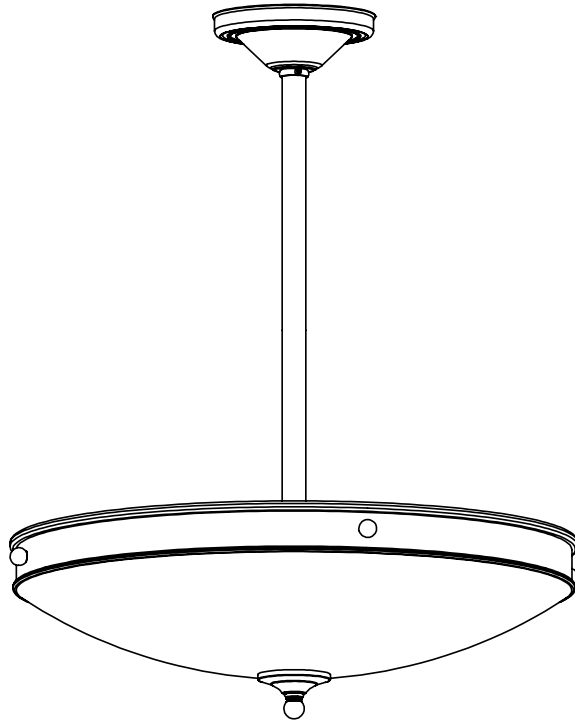

TUSCANY ALABASTER PENDANT

24" DIAM, SINGLE-STEM

brasslightgallery.com 800-243-9595 sales@brasslight.com

Tuscany Alabaster v1.4 page 17