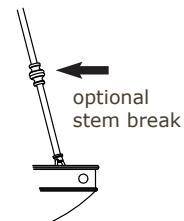

FINISHES

Antique Copper	Distressed Brass
Antique Nickel	Polished Brass
Architectural Bronze	Polished Nickel
Architectural Iron	Satin Ant. Brass
Black	Unlacq. Pol. Brass
Brushed Brass	Verdigris Patina
Brushed Nickel	Vintage Nickel

AL-2012-AA

Candelabra base screw-in sockets (3) each accept 40 W max incandescent, compact fluorescent, or LED.

GU24 base bi-pin socket available. 277V 4 pin socket alternative, inquire.

Center mount to junction box.

Specify overall length. Minimum overall length 9".

UL listed dry location.

Durably constructed of solid brass and real alabaster stone.

Made in USA by Brass Light Gallery.