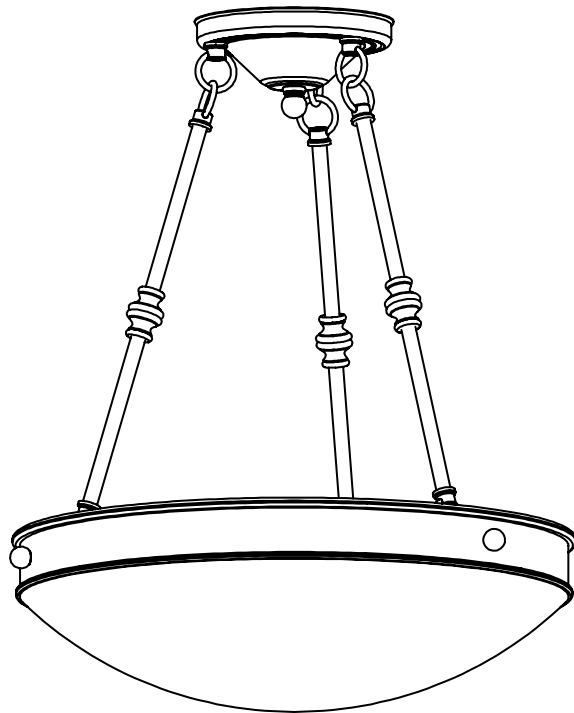

TUSCANY ALABASTER PENDANT

19" DIAM, MULTI-STEM

brasslightgallery.com 800-243-9595 sales@brasslight.com

Tuscany Alabaster v1.4 page 11