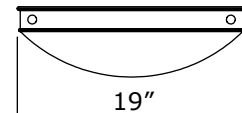

Ornate Multi-Stem

Ornate Single-Stem

Chain

Cable mount
versions also
available.

Matching alabaster sconces also [online](#).

SIZES

12"

16"