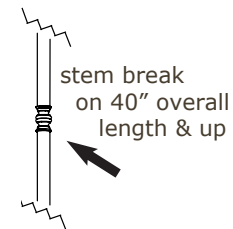

FINISHES

Antique Copper	Distressed Brass
Antique Nickel	Polished Brass
Architectural Bronze	Polished Nickel
Architectural Iron	Satin Ant. Brass
Black	Unlacq. Pol. Brass
Brushed Brass	Verdigris Patina
Brushed Nickel	Vintage Nickel