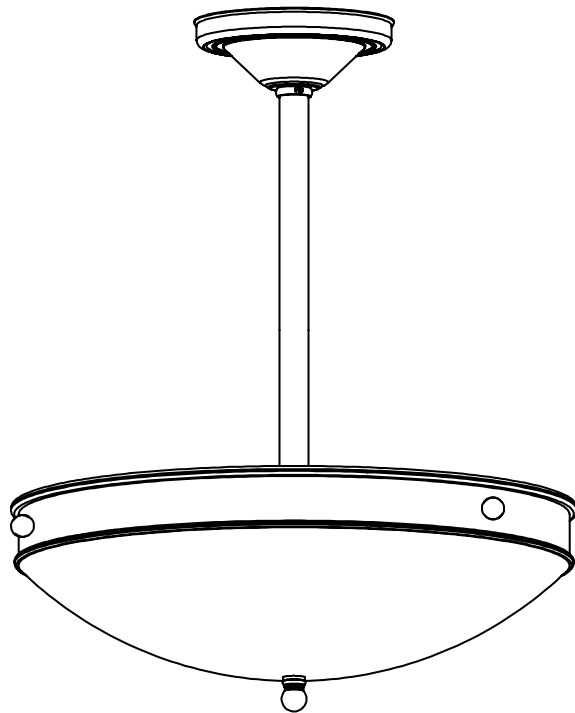

TUSCANY ALABASTER PENDANT

19" DIAM, SINGLE-STEM

brasslightgallery.com 800-243-9595 sales@brasslight.com

Tuscany Alabaster v1.4 page 12