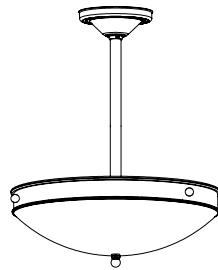

Single-Stem