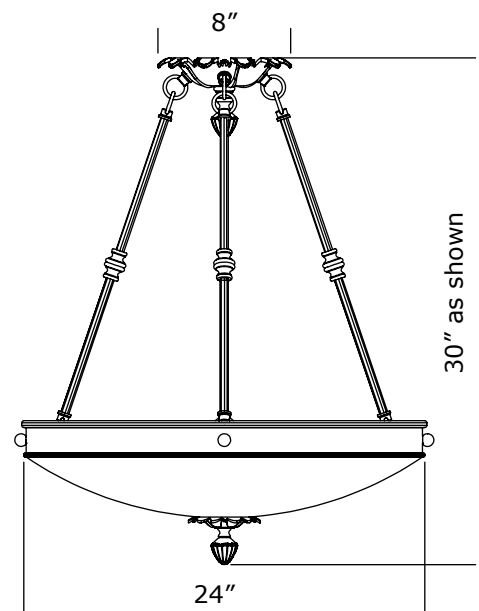

Specify overall length. Minimum overall length 12".

UL listed dry location.

Durably constructed of solid brass and real alabaster stone.

Made in USA by Brass Light Gallery.

BRASS LIGHT GALLERY
• MILWAUKEE •