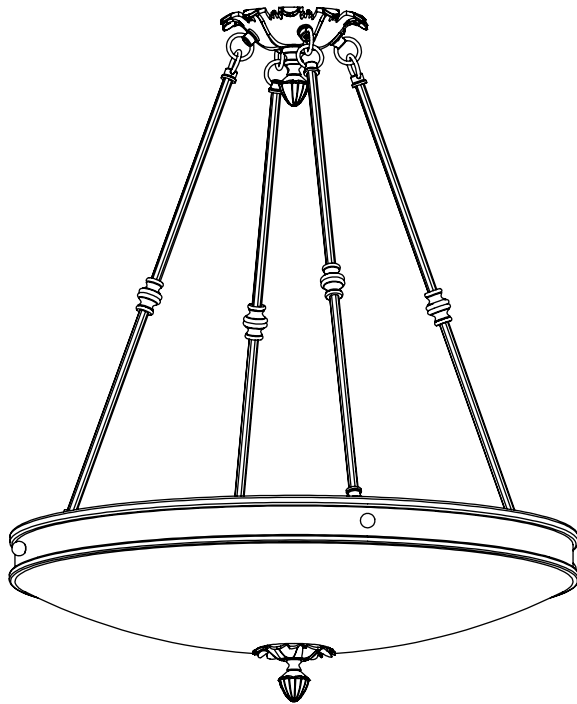

Specify overall length. Minimum overall length 12".

Angled ceiling version available, inquire.

UL listed dry location.

Durably constructed of solid brass and real alabaster stone.

Made in USA by Brass Light Gallery.

BRASS LIGHT GALLERY
• MILWAUKEE •

© 2011, Brass Light Gallery®

TUSCANY ALABASTER PENDANT

30" DIAM, ORNATE MULTI-STEM

brasslightgallery.com 800-243-9595 sales@brasslight.com

Tuscany Alabaster v1.4 page 23

NEW CLASSICS™
Handmade in USA

Specify overall length. Minimum overall length 12".

UL listed dry location.

Durably constructed of solid brass and real alabaster stone.

Made in USA by Brass Light Gallery.

TUSCANY

ALABASTER BOWL FAMILY

Version History