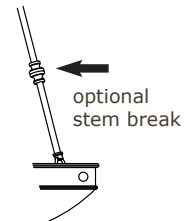

FINISHES

Antique Copper	Distressed Brass
Antique Nickel	Polished Brass
Architectural Bronze	Polished Nickel
Architectural Iron	Satin Ant. Brass
Black	Unlacq. Pol. Brass
Brushed Brass	Verdigris Patina
Brushed Nickel	Vintage Nickel