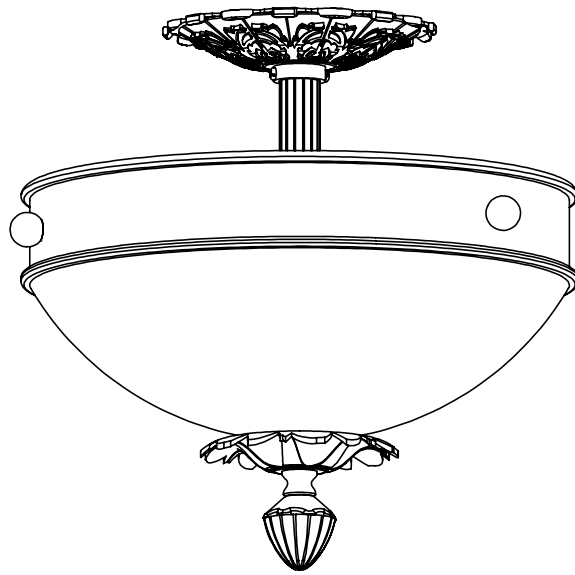

TUSCANY ALABASTER PENDANT

12" DIAM, ORNATE SINGLE-STEM

brasslightgallery.com 800-243-9595 sales@brasslight.com

Tuscany Alabaster v1.4 page 5

**NEW
CLASSICS™**
Handmade in USA

FINISHES

Antique Copper	Distressed Brass
Antique Nickel	Polished Brass
Architectural Bronze	Polished Nickel
Architectural Iron	Satin Ant. Brass
Black	Unlacq. Pol. Brass
Brushed Brass	Verdigris Patina
Brushed Nickel	Vintage Nickel

AL-2012-AD

Candelabra base screw-in sockets (2) each accept 60 W max incandescent, compact fluorescent, or LED.

GU24 base bi-pin socket available. 277V 4 pin socket alternative, inquire.

Center mount to junction box.

Specify overall length. Minimum overall length 9".

Angled ceiling version available, inquire.

UL listed dry location.

Durably constructed of solid brass and real alabaster stone.

Made in USA by Brass Light Gallery.