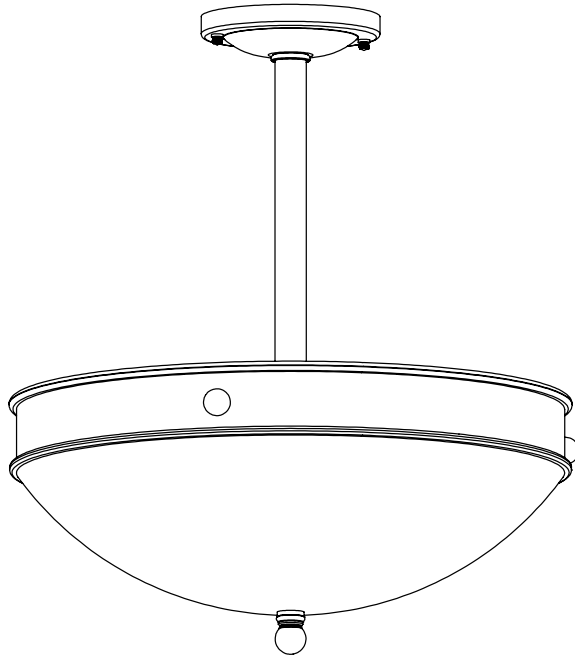

TUSCANY ALABASTER PENDANT

16" DIAM, SINGLE-STEM

brasslightgallery.com 800-243-9595 sales@brasslight.com

Tuscany Alabaster v1.4 page 8