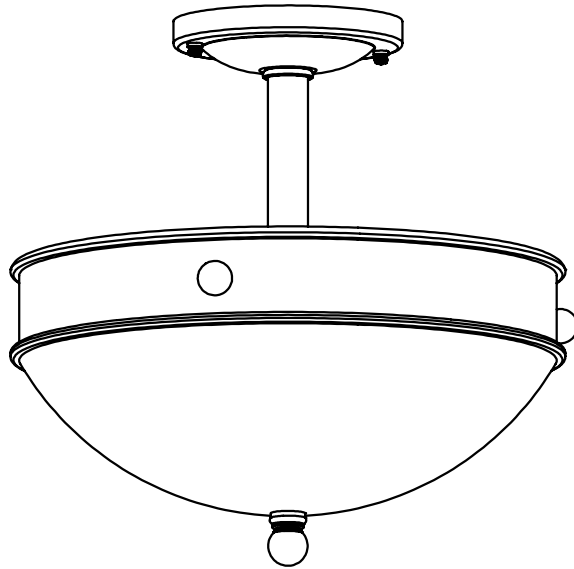

TUSCANY ALABASTER PENDANT

12" DIAM, SINGLE-STEM

brasslightgallery.com 800-243-9595 sales@brasslight.com

Tuscany Alabaster v1.4 page 4