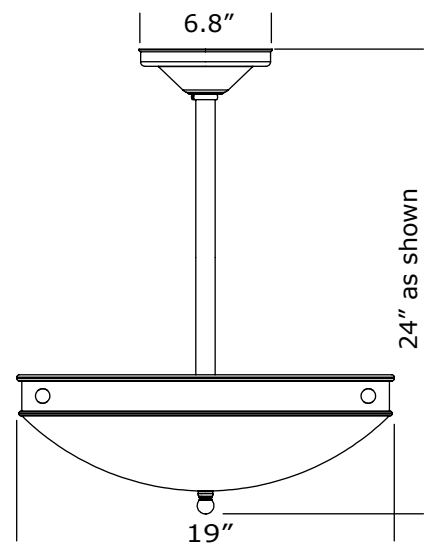

Specify overall length. Minimum overall length 9".

UL listed dry location.

Durably constructed of solid brass and real alabaster stone.

Made in USA by Brass Light Gallery.

BRASS LIGHT GALLERY
• MILWAUKEE •

Specify overall length. Minimum overall length 12".

Angled ceiling version available, inquire.

UL listed dry location.

Durably constructed of solid brass and real alabaster stone.

Made in USA by Brass Light Gallery.